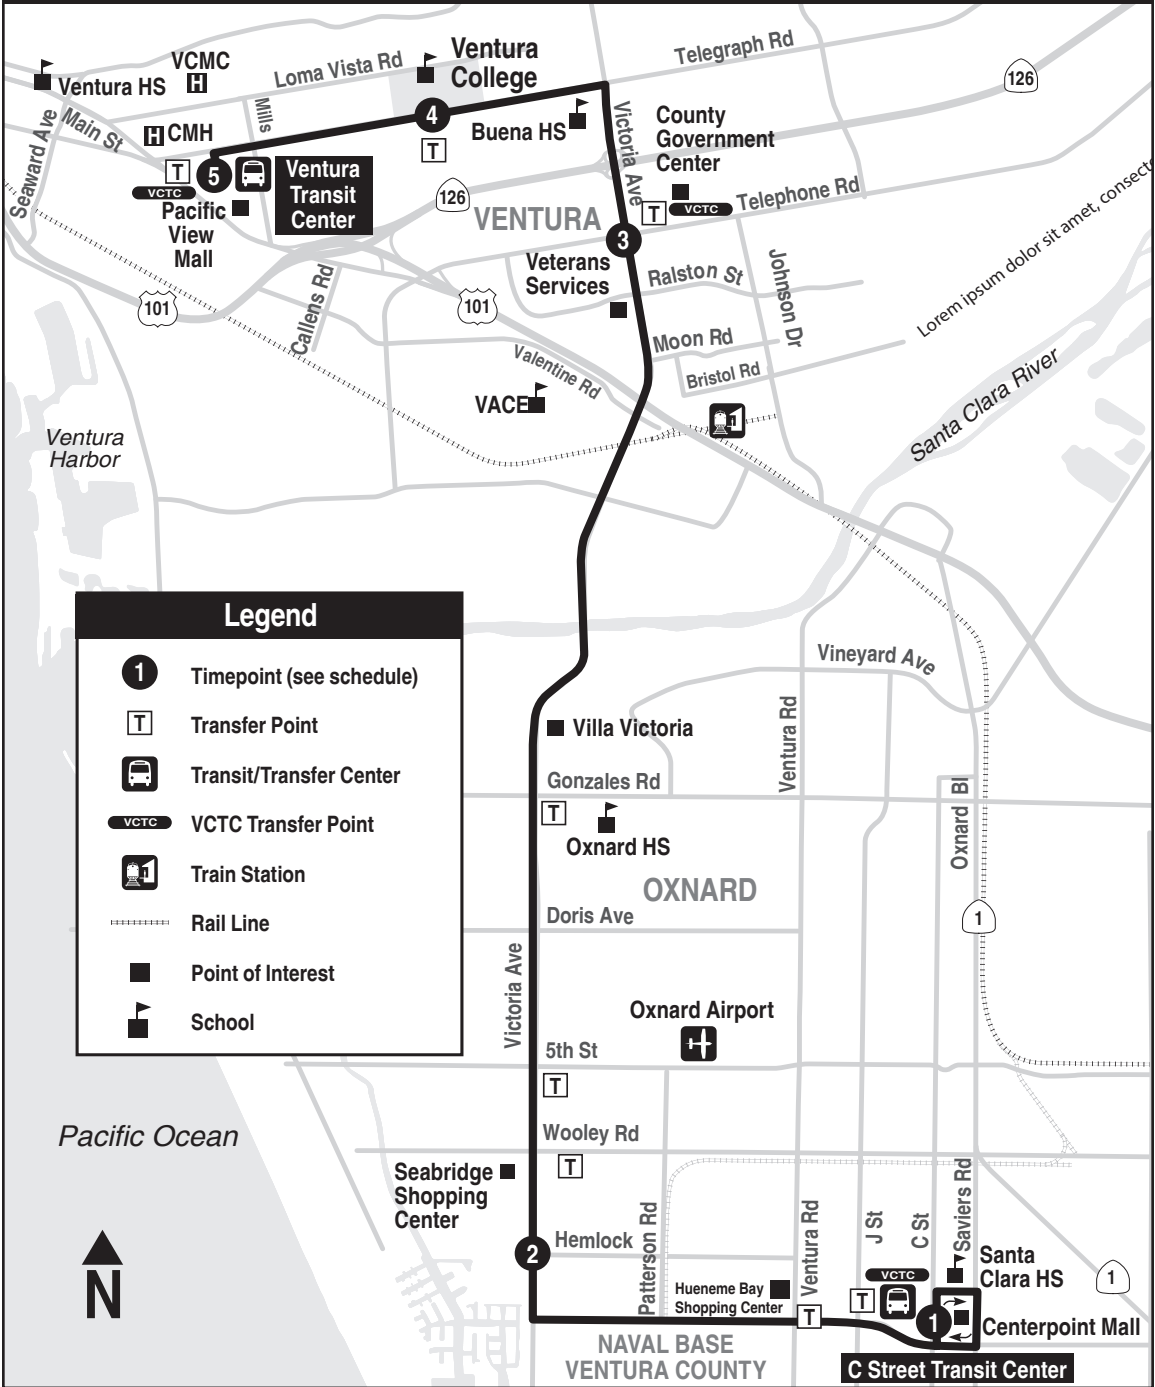

21 PACIFIC VIEW MALL - VICTORIA - C ST TRANSFER CTR

ROUTE 21