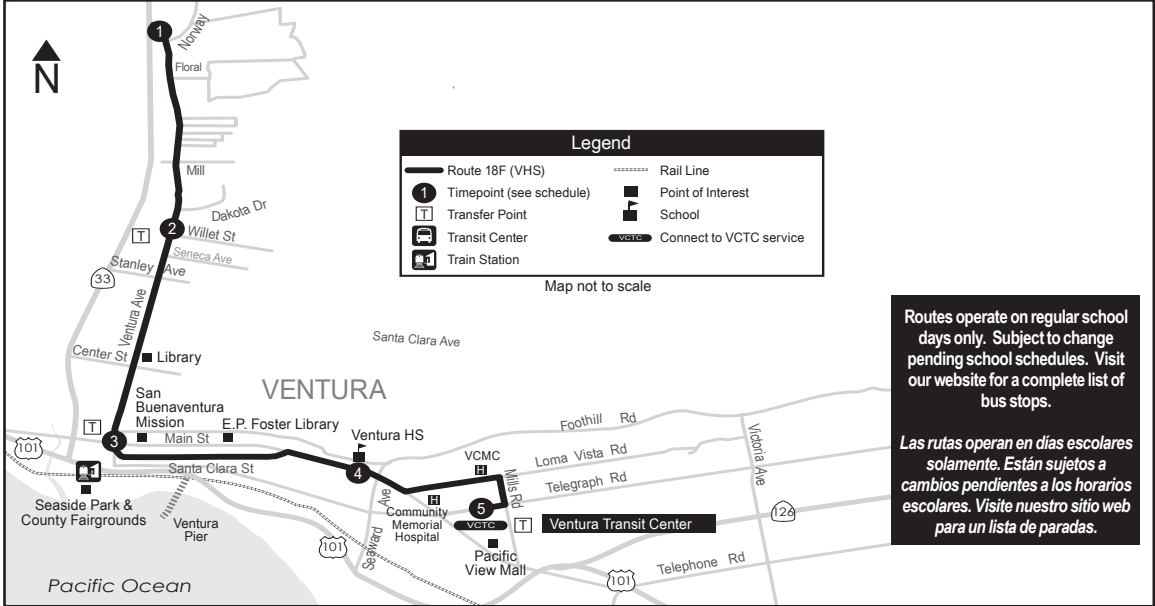

18F TRIPPER VENTURA HS

SCHEDULES SUBJECT TO CHANGE.
LOS HORARIOS ESTÁN SUJETOS A CAMBIOS

VENTURA HIGH SCHOOL SCHEDULE (TRIPPER)

18F VENTURA AVE - SANTA CLARA STREET - VENTURA HS					
A.M.	Ventura Ave at Norway	Ventura at Willet	Ventura Ave at Main	Main at Catalina	Ventura Transit Center
Mon - Fri	7:45 A.M.	7:50 A.M.	7:58 A.M.	8:15 A.M.	8:25 A.M.
P.M.	Main at Catalina	Ventura Ave at Main	Ventura Ave at Willet	Ventura Ave at Norway	
Mon, Tues, Thurs, Fri	2:35 P.M. 3:40 P.M.	2:47 P.M. 3:52 P.M.	2:55 P.M. 4:00 P.M.	3:10 P.M. 4:15 P.M.	
Wednesdays	2:50 P.M.	3:02 P.M.	3:10 P.M.	3:25 P.M.