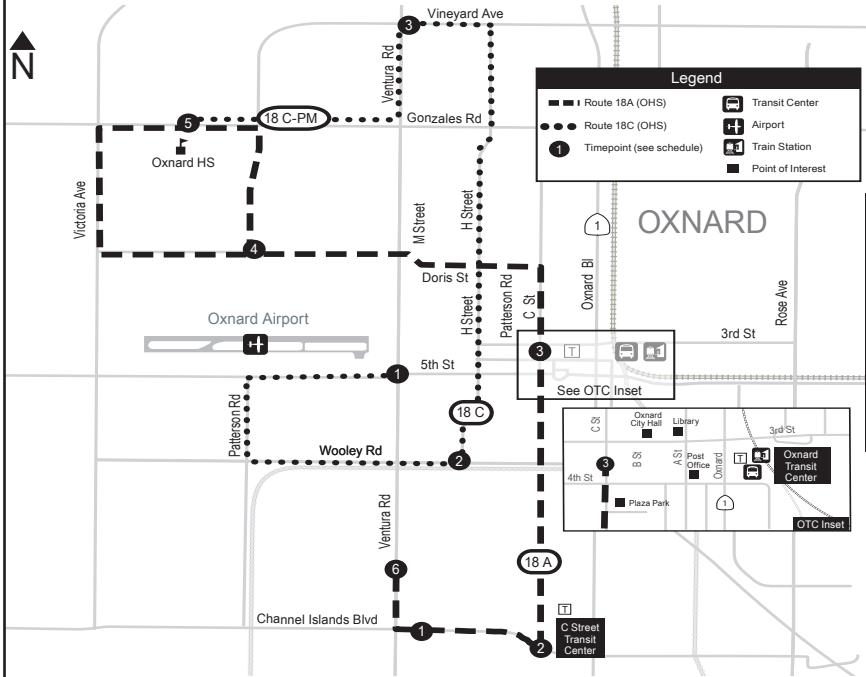

18A, 18C TRIPPERS

OHS

SCHEDULES SUBJECT TO CHANGE.
LOS HORARIOS ESTÁN SUJETOS A CAMBIOS

Routes operate on regular school days only. Subject to change pending school schedules. Visit our website for a complete list of bus stops.

Las rutas operan en días escolares solamente. Están sujetos a cambios pendientes a los horarios escolares. Visite nuestro sitio web para un lista de paradas.

OXNARD HIGH SCHOOL SCHEDULE (TRIPPERS)

18A C STREET - DORIS AVE - OHS					
A.M.	Channel Islands at Ventura	C St. Transfer Center	C Street at 3rd	Doris at M St	Oxnard High School
Mon - Fri	7:46 A.M.	7:50 A.M.	7:58 A.M.	8:05 A.M.	8:15 A.M.
Alternate Weds.	8:46 A.M.	8:50 A.M.	8:58 A.M.	9:05 A.M.	9:15 A.M.
P.M.	Oxnard High School	Doris at M St	C Street at 4th	C St. Transfer Center	Ventura at Channel Islands
Mon - Fri	3:45 P.M.	3:53 P.M.	4:00 P.M.	4:12 P.M.	4:16 P.M.

18C (PM ONLY) OHS - H STREET - NORTH OXNARD				
P.M. Only	Oxnard High School	Vineyard at Ventura Rd	J St at Wooley	5th St at Ventura Rd
Mon - Fri	3:45 P.M.	3:52 P.M.	4:10 P.M.	4:20 P.M.

ROUTE 18