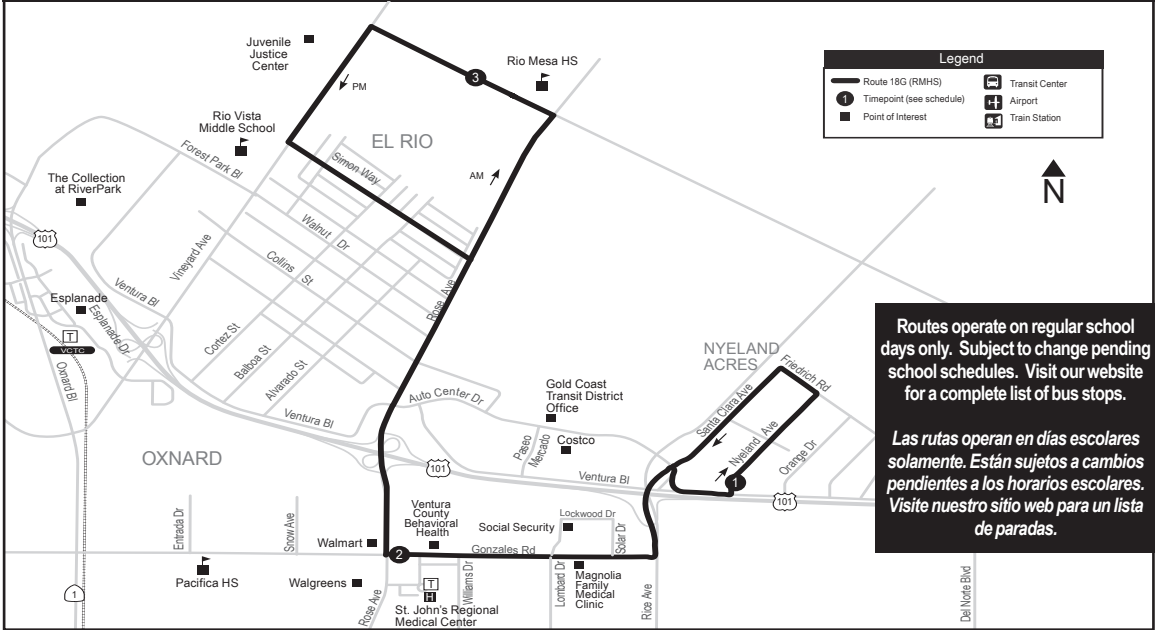

18G TRIPPER RIO MESA HS

SCHEDULES SUBJECT TO CHANGE.
LOS HORARIOS ESTÁN SUJETOS A CAMBIOS

Routes operate on regular school days only. Subject to change pending school schedules. Visit our website for a complete list of bus stops.

Las rutas operan en días escolares solamente. Están sujetos a cambios pendientes a los horarios escolares. Visite nuestro sitio web para una lista de paradas.

RIO MESA HIGH SCHOOL SCHEDULE (TRIPPER)

18G - RIO MESA HIGH SCHOOL			
A.M.	Nyeland Ave at Ventura Blvd	Gonzales Rd at Rose Ave	Central Ave at Rio Mesa
Mon - Thurs	7:46 A.M.	7:55 A.M.	8:05 A.M.
Fridays	8:28 A.M.	8:37 A.M.	8:47 A.M.
P.M.	Central Ave at Rio Mesa	Gonzales Rd at Rose Ave	Nyeland Ave at Ventura Blvd
Mon - Thurs	3:45 P.M.	4:01 P.M.	4:12 P.M.
Fridays	3:25 P.M.	3:41 P.M.	3:52 P.M.

18G (AM/TO RIO MESA HS)

- 1** Nyeland Ave.....Ventura Blvd.
Nyeland Ave.....Eucalyptus
Friedrich.....Nyeland Ave
Santa Clara.....Auto Center
Gonzales.....Solar
Gonzales.....Outlet Center
Gonzales.....Williams Dr
Rose.....Gonzales
- 2** Gonzales.....Rose (before)
Rose.....Lockwood
Rose.....Ventura Blvd
Rose.....Simon Way
- 3** Central.....Rio Mesa HS

ROUTE 18