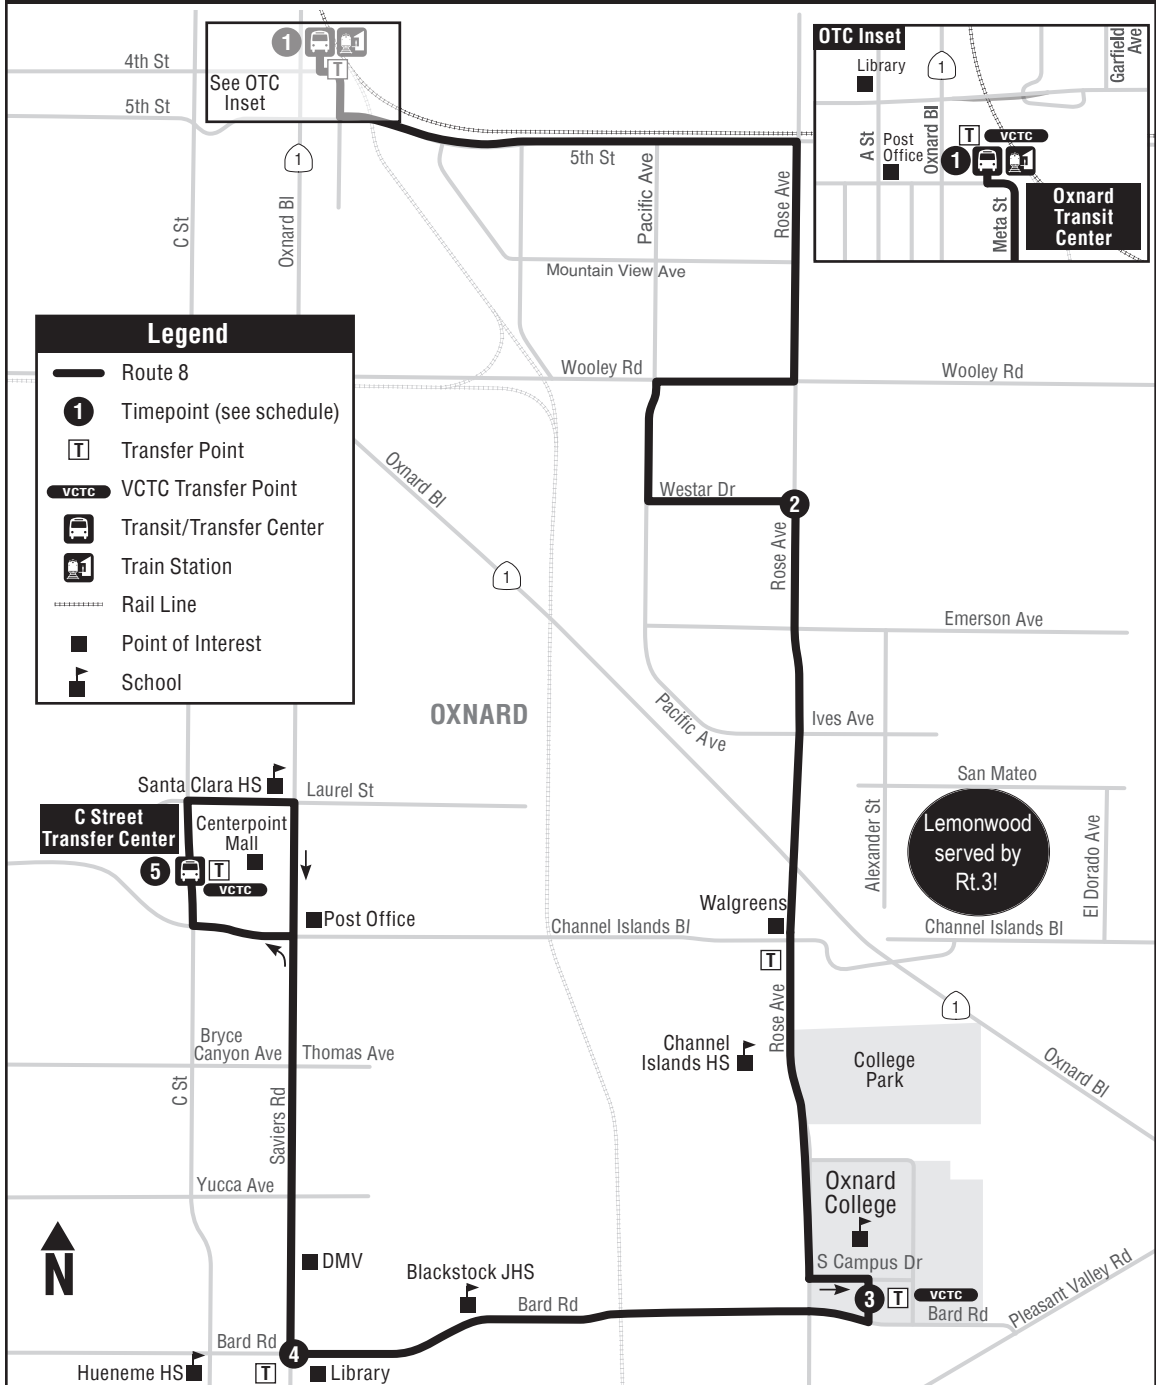

# 8 OTC - OXNARD COLLEGE - CENTERPOINT MALL

**ROUTE 8**

# 8 OTC - OXNARD COLLEGE - CENTERPOINT MALL

DAILY  
DIARIO

OXNARD TRANSIT CENTER 1	WESTAR & ROSE 2	OXNARD COLLEGE LOT A 3	SAVIERS & BARD 4	C STREET TRANSFER CENTER ARRIVE 5	C STREET TRANSFER CENTER DEPART 5	BARD & SAVIERS 4	OXNARD COLLEGE LOT B 3	WESTAR & ROSE 2	OXNARD TRANSIT CENTER 1	INTERLINED ROUTE/ RUTA INTERLINEADA
SOUTHBOUND TO C STREET TRANSFER CENTER					NORTHBOUND TO OXNARD TRANSIT CENTER					
6:35	6:44	6:50	6:55	7:01	6:35 AM	6:40	6:44	6:50	7:00	To Route 2
7:20	7:29	7:35	7:40	7:46	7:10	7:16	7:20	7:28	7:38	To Route 2
8:10	8:19	8:26	8:32	8:39	7:55	8:02	8:07	8:15	8:25	To Route 2
8:55	9:03	9:10	9:15	9:22	8:45	8:51	8:56	9:04	9:14	To Route 2
9:40	9:48	9:55	10:00	10:07	9:30	9:36	9:41	9:49	9:59	To Route 2
10:25	10:34	10:41	10:46	10:53	10:15	10:21	10:26	10:34	10:44	To Route 2
11:15	11:24	11:31	11:36	11:43	11:00	11:07	11:12	11:24	11:34	To Route 2
12:00	12:09	12:16	12:21	12:28	11:50	11:57	12:02 PM	12:09	12:19	To Route 2
12:45	12:54	1:01	1:06	1:13	12:35	12:42	12:47	12:54	1:04	To Route 2
1:30	1:39	1:46	1:51	1:58	1:20	1:27	1:32	1:39	1:49	To Route 2
2:15	2:24	2:31	2:36	2:43	2:05	2:12	2:17	2:25	2:36	To Route 2
3:00	3:12	3:19	3:24	3:31	2:50	2:57	3:02	3:10	3:21	To Route 2
3:50	4:02	4:09	4:14	4:22	3:40	3:47	3:52	4:00	4:11	To Route 2
4:35	4:46	4:53	4:58	5:06	4:30	4:37	4:42	4:49	5:00	To Route 2
5:20	5:31	5:37	5:42	5:50	5:15	5:22	5:27	5:34	5:45	To Route 2
6:10	6:19	6:25	6:30	6:36	6:00	6:07	6:12	6:19	6:30	To Route 2
6:55	7:04	7:10	7:15	7:21	6:45	6:51	6:56	7:02	7:12	To Route 2
					7:30	7:36	7:41	7:47	7:56	----

## 8 SOUTHBOUND STOPS - PARADAS HACIA EL SUR

### 5 C Street Transfer Center