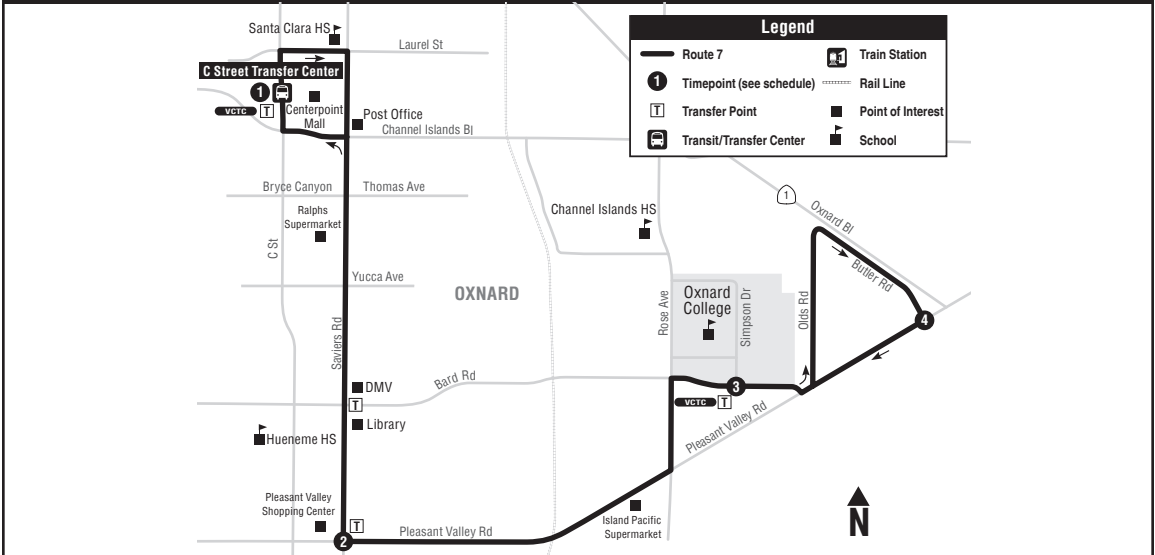

# 7 OXNARD COLLEGE - CENTERPOINT MALL

**Legend**

- Route 7
- 1 Timepoint (see schedule)
- T Transfer Point
- Transit/Transfer Center
- Train Station
- Rail Line
- Point of Interest
- School

# 7 OXNARD COLLEGE - CENTERPOINT MALL

DAILY  
DIARIO

C STREET TRANSFER CENTER	PLEASANT VALLEY & SAVIERS	OXNARD COLLEGE	BUTLER & PLEASANT VALLEY	OXNARD COLLEGE	SAVIERS & PLEASANT VALLEY	C STREET TRANSFER CENTER
1	2	3	4	3	2	1
6:50 AM	6:57	7:02	7:07	7:10	7:16	7:23
7:30	7:38	7:43	7:48	7:51	7:57	8:04
8:15	8:23	8:29	8:34	8:37	8:43	8:52
9:00	9:08	9:14	9:19	9:22	9:28	9:37
9:45	9:53	9:59	10:04	10:07	10:13	10:22
10:35	10:43	10:49	10:54	10:57	11:03	11:12
11:20	11:30	11:36	11:41	11:44	11:50	11:59
12:10 PM	12:20	12:26	12:31	12:34	12:40	12:49
12:55	1:05	1:11	1:16	1:19	1:25	1:34
1:45	1:56	2:02	2:07	2:10	2:16	2:25
2:35	2:46	2:52	2:57	3:00	3:06	3:15
3:25	3:35	3:41	3:46	3:49	3:55	4:04
4:10	4:20	4:26	4:31	4:34	4:40	4:49
5:00	5:10	5:16	5:21	5:24	5:30	5:39
5:45	5:53	5:58	6:03	6:06	6:12	6:21
6:30	6:38	6:43	6:48	6:51	----	----

### 1 C Street Transfer Center

BOLD INDICATES TIMEPOINT

LETRAS MARCADAS INDICAN PUNTOS CLAVES

Linking South and North Oxnard! Provides fast, direct service along Ventura Road.

*¡Vinculando el sur y el norte de Oxnard! Brinda un servicio rápido y directo a lo largo de Ventura Road.*

ROUTE 7