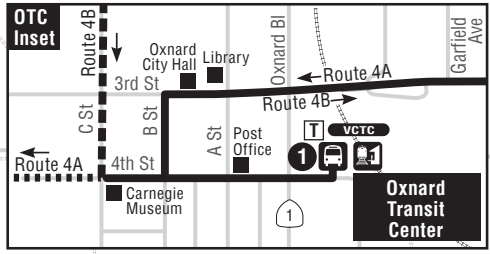

## Legend

- |  |                          |  |                         |
|--|--------------------------|--|-------------------------|
|  | Route 4A/4B              |  | Transit/Transfer Center |
|  | Route 4A                 |  | Train Station           |
|  | Route 4B                 |  | Rail Line               |
|  | Timepoint (see schedule) |  | Point of Interest       |
|  | Transfer Point           |  | School                  |
|  | VCTC Transfer Point      |  | Hospital                |

# 4A GONZALES RD - NORTH OXNARD

MONDAY-FRIDAY  
LUNES-VIERNES

4A serves North Oxnard via Ventura Rd / 4A hacia North Oxnard a través de Ventura Rd

OXNARD TRANSIT CENTER <b>1</b>	DORIS & F ST <b>2</b>	GONZALES & C ST <b>3</b>	ROSE & GONZALES <b>4</b>	OXNARD TRANSIT CENTER <b>1</b>
----	----	----	6:05 AM	6:15
6:15	6:22	6:30	6:35	6:46
6:55	7:04	7:14	7:21	7:32
7:40	7:51	8:05	8:15	8:26
8:30	8:39	8:49	8:55	9:06
9:15	9:24	9:33	9:39	9:50
10:00	10:09	10:18	10:24	10:35
10:45	10:54	11:04	11:11	11:22
11:30	11:39	11:49	11:56	12:08 PM
12:15	12:24	12:34	12:46	12:58
1:00	1:09	1:19	1:26	1:38
1:45	1:54	2:04	2:11	2:23
2:35	2:44	2:54	3:01	3:13
3:20	3:29	3:39	3:48	4:00
4:10	4:19	4:29	4:36	4:47
4:55	5:04	5:14	5:21	5:32
5:40	5:49	5:59	6:05	6:16
6:25	6:34	6:43	6:49	7:00
7:05	7:13	7:22	7:28	7:39
7:45	7:53	8:02	8:08	8:18