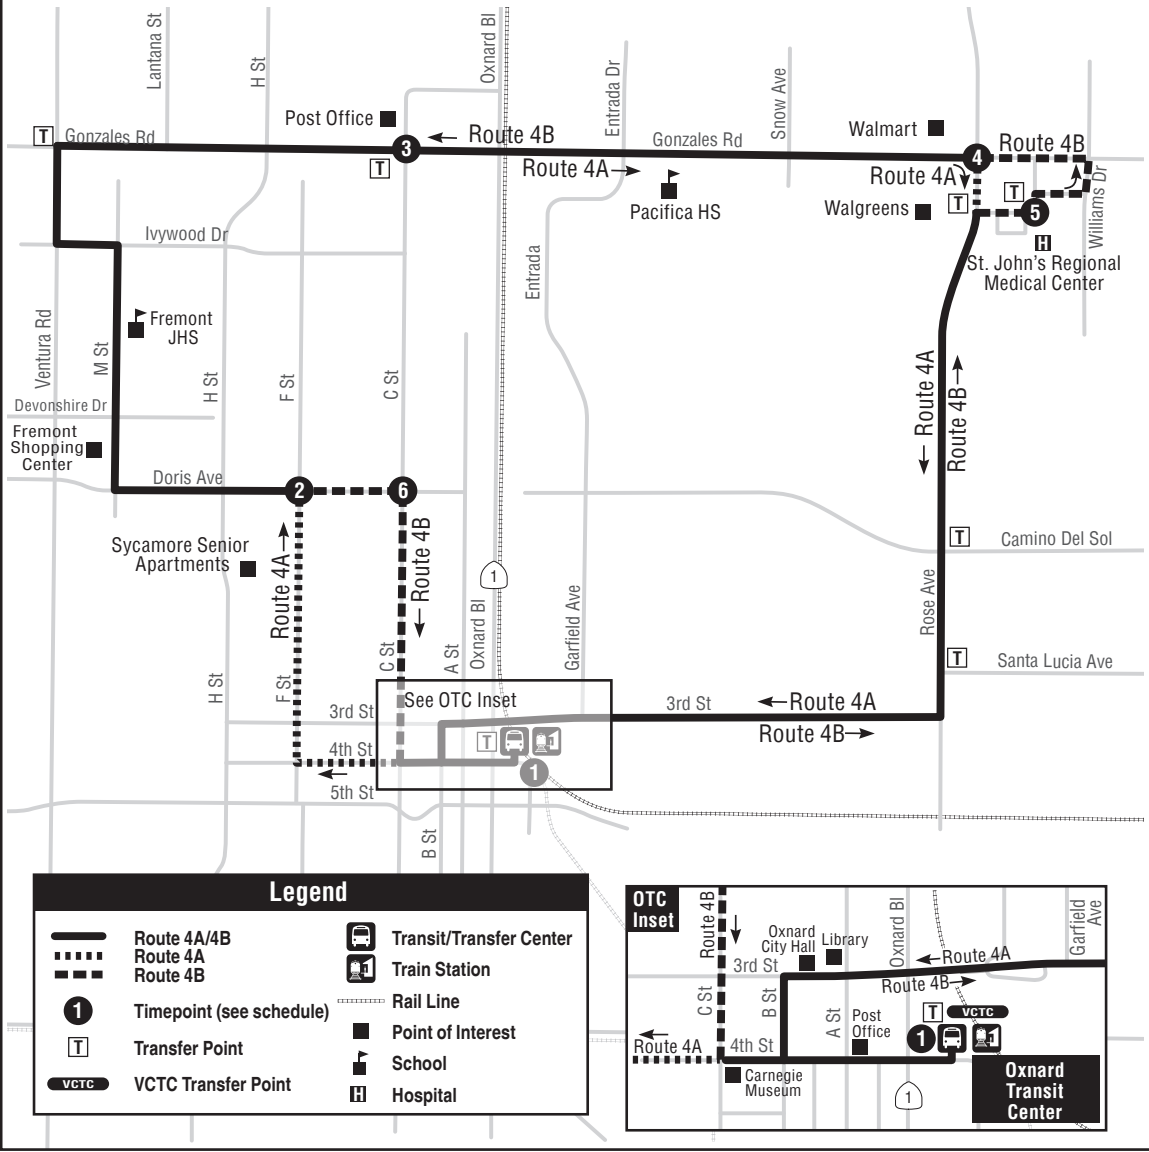

## Legend

- |  |                          |  |                         |
|--|--------------------------|--|-------------------------|
|  | Route 4A/4B              |  | Transit/Transfer Center |
|  | Route 4A                 |  | Train Station           |
|  | Route 4B                 |  | Rail Line               |
|  | Timepoint (see schedule) |  | Point of Interest       |
|  | Transfer Point           |  | School                  |
|  | VCTC Transfer Point      |  | Hospital                |

ROUTE 4

# 4A GONZALES RD - NORTH OXNARD

MONDAY-FRIDAY  
LUNES-VIERNES

4A serves North Oxnard via Ventura Rd / 4A hacia North Oxnard a través de Ventura Rd

OXNARD TRANSIT CENTER <b>1</b>	DORIS & F ST <b>2</b>	GONZALES & C ST <b>3</b>	ROSE & GONZALES <b>4</b>	OXNARD TRANSIT CENTER <b>1</b>
----	----	----	6:05 AM	6:15
6:15	6:22	6:30	6:35	6:46
6:55	7:04	7:14	7:21	7:32
7:40	7:51	8:05	8:15	8:26
8:30	8:39	8:49	8:55	9:06
9:15	9:24	9:33	9:39	9:50
10:00	10:09	10:18	10:24	10:35
10:45	10:54	11:04	11:11	11:22
11:30	11:39	11:49	11:56	12:08 PM
12:15	12:24	12:34	12:46	12:58
1:00	1:09	1:19	1:26	1:38
1:45	1:54	2:04	2:11	2:23
2:35	2:44	2:54	3:01	3:13
3:20	3:29	3:39	3:48	4:00
4:10	4:19	4:29	4:36	4:47
4:55	5:04	5:14	5:21	5:32
5:40	5:49	5:59	6:05	6:16
6:25	6:34	6:43	6:49	7:00
7:05	7:13	7:22	7:28	7:39
7:45	7:53	8:02	8:08	8:18