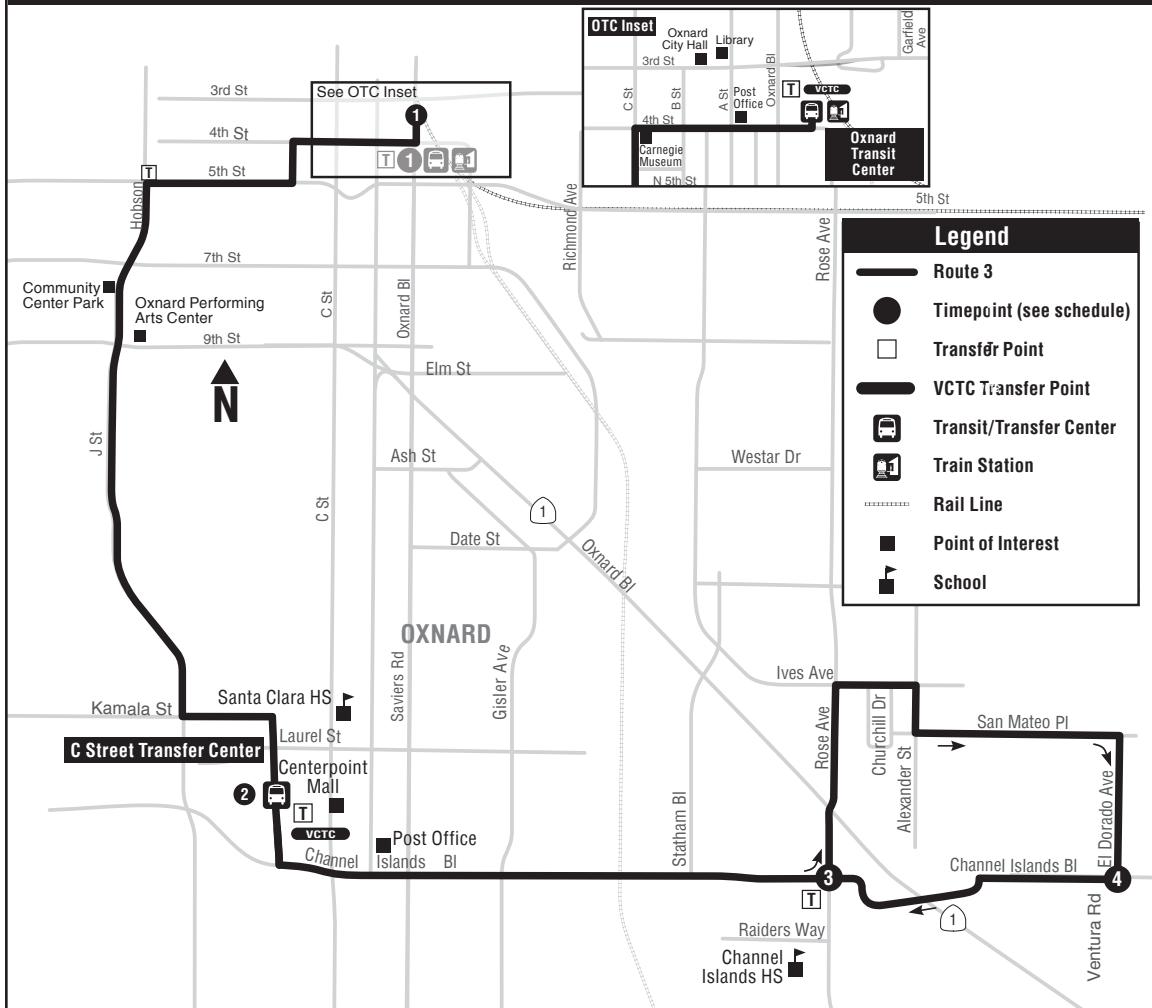

3 J ST - CENTERPOINT MALL - LEMONWOOD

ROUTE 3

3 J ST - CENTERPOINT MALL - LEMONWOOD

DAILY
DIARIO

OXNARD TRANSIT CENTER 1	C STREET TRANSFER CENTER 2	ROSE & CHANNEL ISLANDS 3	EL DORADO & CHANNEL ISLANDS 4	CHANNEL ISLANDS & ROSE 3	C STREET TRANSFER CENTER 2	OXNARD TRANSIT CENTER 1	INTERLINED ROUTE/ RUTA INTERLINEADA
5:35 AM	5:47	5:53	5:59	6:03	6:09	6:23	To Route 8
6:20	6:32	6:38	6:44	6:48	6:54	7:08	To Route 8
7:05	7:21	7:28	7:35	7:40	7:48	8:05	To Route 8
7:50	8:06	8:13	8:20	8:25	8:33	8:47	To Route 8
8:35	8:51	8:58	9:05	9:10	9:18	9:32	To Route 8
9:20	9:36	9:43	9:50	9:55	10:02	10:16	To Route 8
10:10	10:27	10:34	10:41	10:46	10:53	11:07	To Route 8
10:55	11:12	11:19	11:26	11:31	11:38	11:52	To Route 8
11:40	11:57	12:04 PM	12:11	12:16	12:23	12:38	To Route 8
12:25	12:42	12:50	12:57	1:02	1:09	1:24	To Route 8
1:10	1:27	1:35	1:42	1:47	1:54	2:09	To Route 8
1:55	2:12	2:20	2:27	2:32	2:39	2:55	To Route 8
2:40	2:57	3:06	3:13	3:18	3:26	3:42	To Route 8
3:25	3:42	3:50	3:57	4:02	4:10	4:26	To Route 8
4:10	4:27	4:35	4:42	4:47	4:55	5:11	To Route 8
5:00	5:17	5:25	5:32	5:37	5:45	6:01	To Route 8
5:50	6:07	6:15	6:22	6:26	6:34	6:49	To Route 8
6:35	6:50	6:57	7:03 **	----	----	----	----