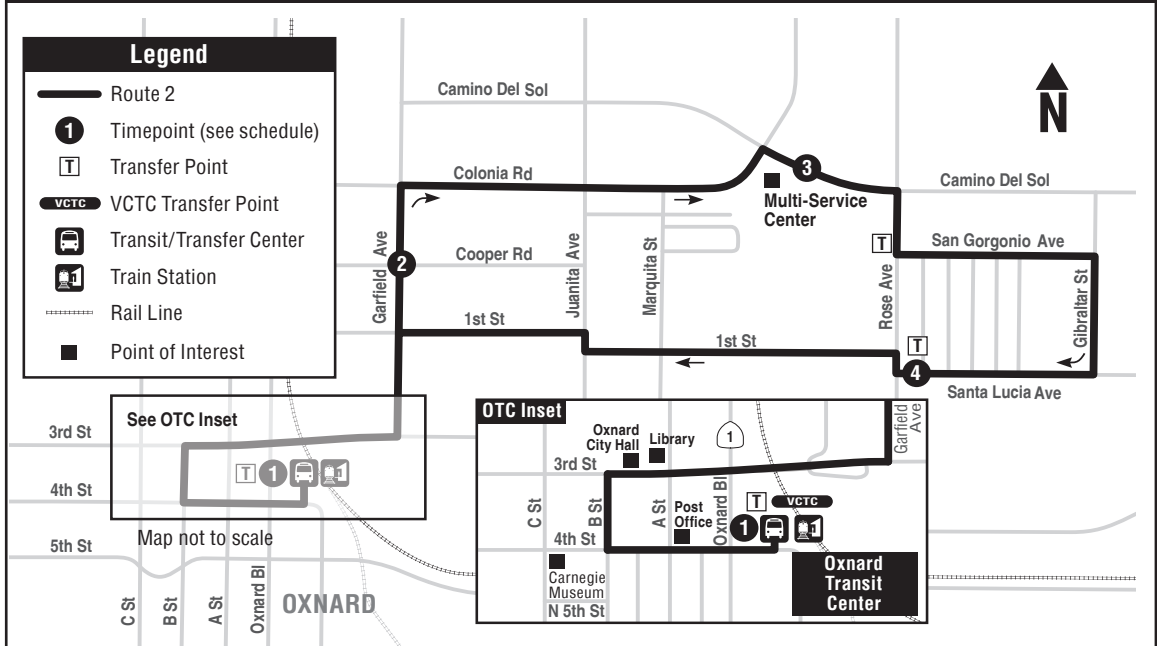

2 COLONIA - DOWNTOWN OXNARD