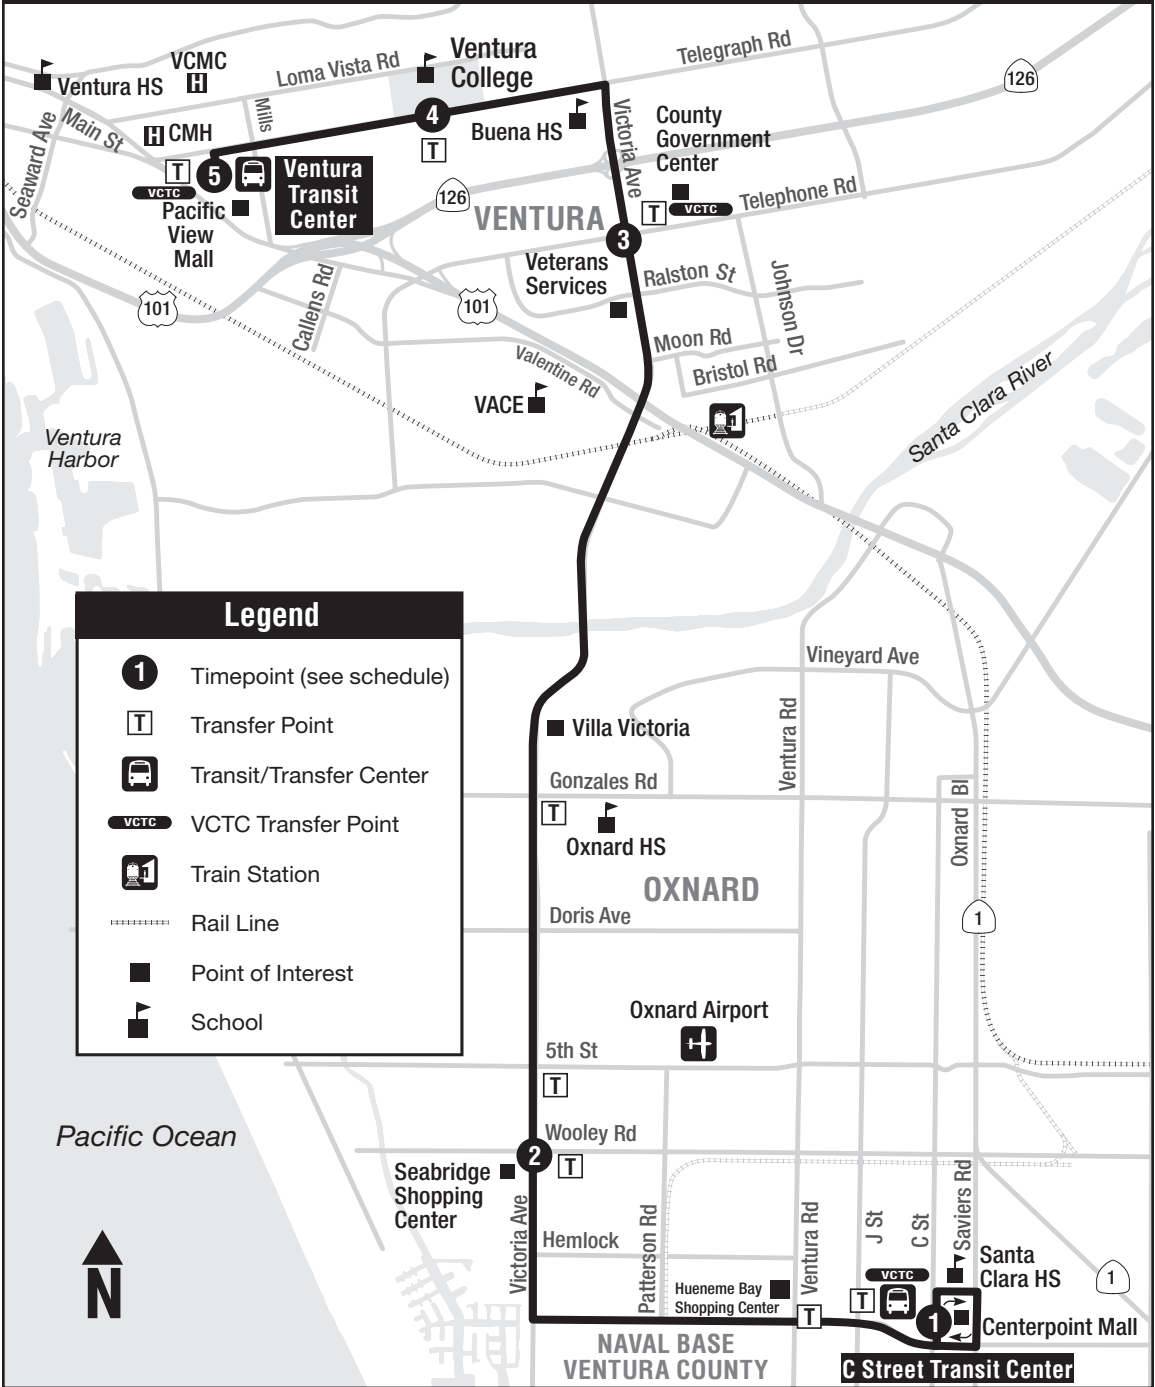

21 PACIFIC VIEW MALL - VICTORIA - C ST TRANSFER CTR

Legend

- Timepoint (see schedule)
- Transfer Point
- Transit/Transfer Center
- VCTC Transfer Point
- Train Station
- Rail Line
- Point of Interest
- School

ROUTE 21

21 PACIFIC VIEW MALL - VICTORIA - C ST TRANSFER CTR

SATURDAY-SUNDAY
SÁBADO-DOMINGO

C STREET TRANSFER CENTER 1	VICTORIA & WOOLEY 2	VENTURA GOV'T CENTER 3	VENTURA COLLEGE 4	VENTURA TRANSIT CENTER ARRIVE 5	VENTURA TRANSIT CENTER DEPART 5	VENTURA COLLEGE 4	VENTURA GOV'T CENTER 3	VICTORIA & WOOLEY 2	C STREET TRANSFER CENTER 1
NORTHBOUND TO VENTURA					SOUTHBOUND TO C STREET TRANSFER CENTER				
---	---	---	---	---	7:05 AM	7:12	7:18	7:33	7:47
7:10	7:25	7:39	7:46	7:54	8:00	8:05	8:12	8:27	8:41
8:00	8:19	8:33	8:39	8:47	8:55	9:00	9:07	9:22	9:36
8:50	9:09	9:23	9:29	9:37	9:50	9:55	10:02	10:17	10:31
9:45	10:06	10:21	10:27	10:35	10:45	10:50	10:57	11:12	11:26
10:40	11:01	11:16	11:22	11:30	11:40	11:45	11:52	12:12 PM	12:26
11:35	11:57	12:12	12:19	12:27	12:35	12:40	12:47	1:07	1:21
12:30	12:52	1:07	1:14	1:22	1:30	1:35	1:42	1:57	2:11
1:25	1:47	2:02	2:08	2:16	2:25	2:30	2:37	2:52	3:06
2:25	2:43	2:58	3:04	3:12	3:20	3:25	3:32	3:47	4:01
3:20	3:38	3:53	3:59	4:07	4:15	4:20	4:26	4:41	4:55
4:15	4:33	4:47	4:53	5:01	5:10	5:15	5:21	5:35	5:49
5:10	5:28	5:42	5:48	5:56	6:05	6:10	6:16	6:30	6:44
6:05	6:23	6:37	6:43	6:51	7:00	7:05	7:11	7:25	7:39
7:00	7:15	7:29	7:35	7:43	7:50	7:55	8:01	8:15	8:29