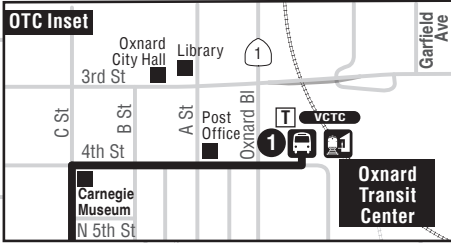

1 PORT HUENEME - OXNARD TRANSIT CENTER

1A SERVES PORT HUENEME VIA PLEASANT VALLEY RD
 1B SERVES PORT HUENEME VIA BARD RD

Legend

- Route 1A/1B
- Timepoint (see schedule)
- Transfer Point
- VCTC Transfer Point
- Transit/Transfer Center
- Train Station
- Rail Line
- Point of Interest
- School

- Hueneme Rd..... Surfside
 Hueneme..... J St
 Perkins..... Hueneme
 Perkins..... Clara
 Perkins..... Pleasant Valley
 Pleasant Valley..... C St
 Saviers..... Pleasant Valley
- 6 **Saviers..... Bard**
 Saviers..... Yucca
 Saviers..... Bryce Canyon
 Channel Islands..... C St
- 2 **C Street Transfer Center**
 C St..... Hemlock
 C St..... Elm
 C St..... Hill
 C St..... 9th St
 C St..... 7th St
 C St..... 5th St
 4th St..... B St
- 1 **Oxnard Transit Center (OTC)**