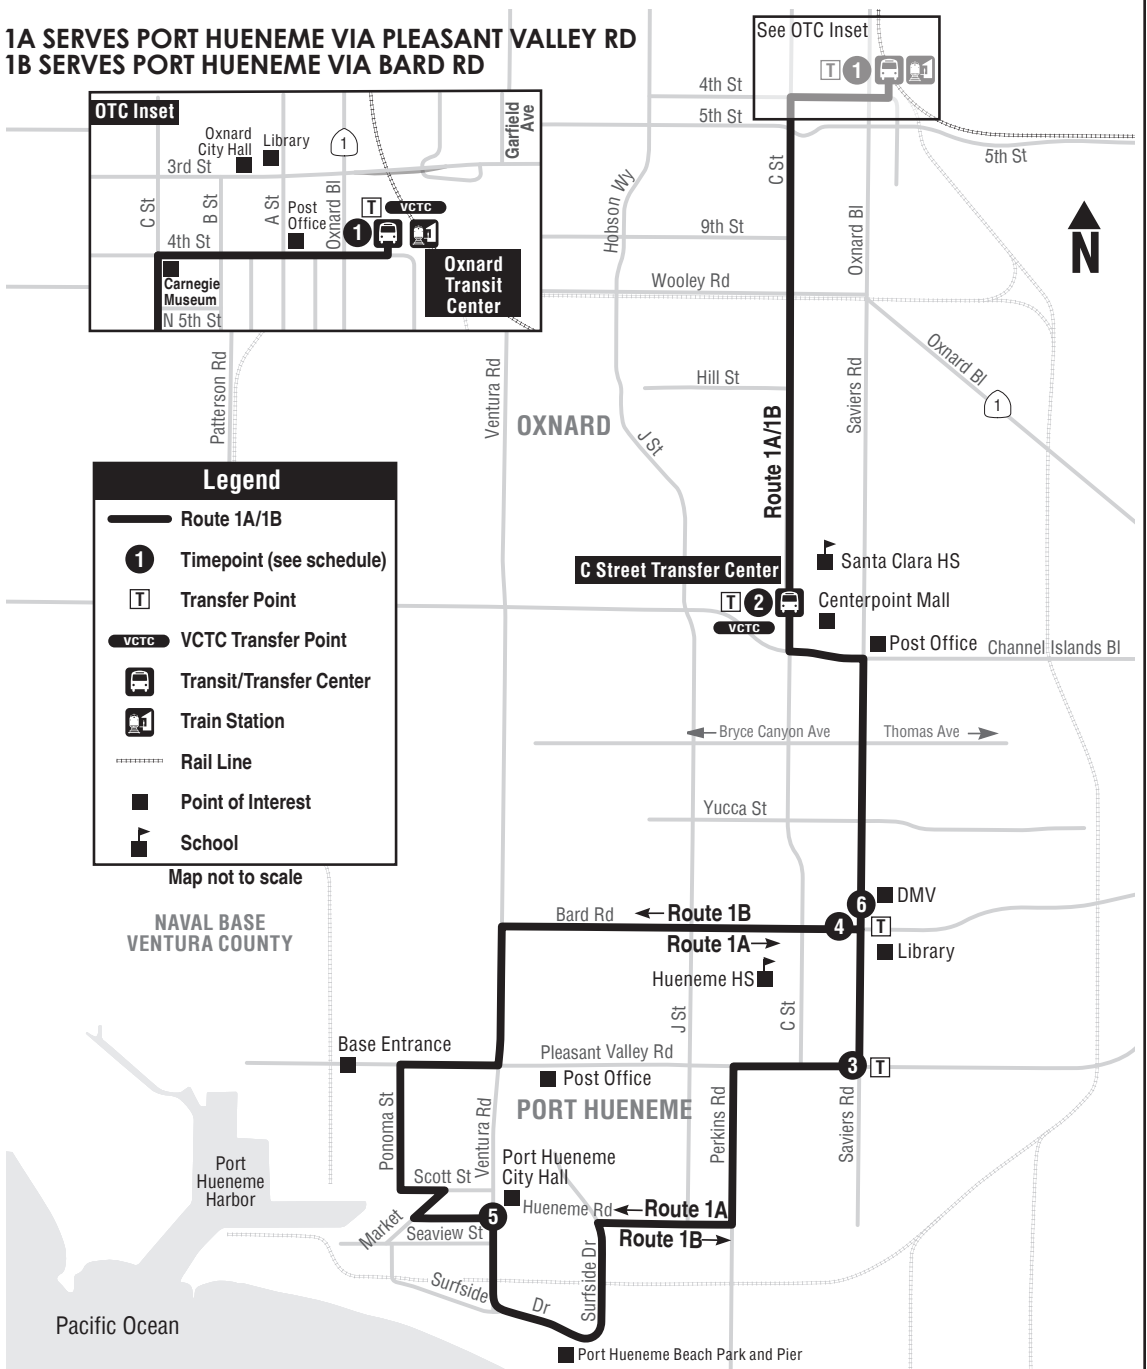

Legend

- Route 1A/1B
- Timepoint (see schedule)
- Transfer Point
- VCTC Transfer Point
- Transit/Transfer Center
- Train Station
- Rail Line
- Point of Interest
- School

Map not to scale

NAVAL BASE
VENTURA COUNTY