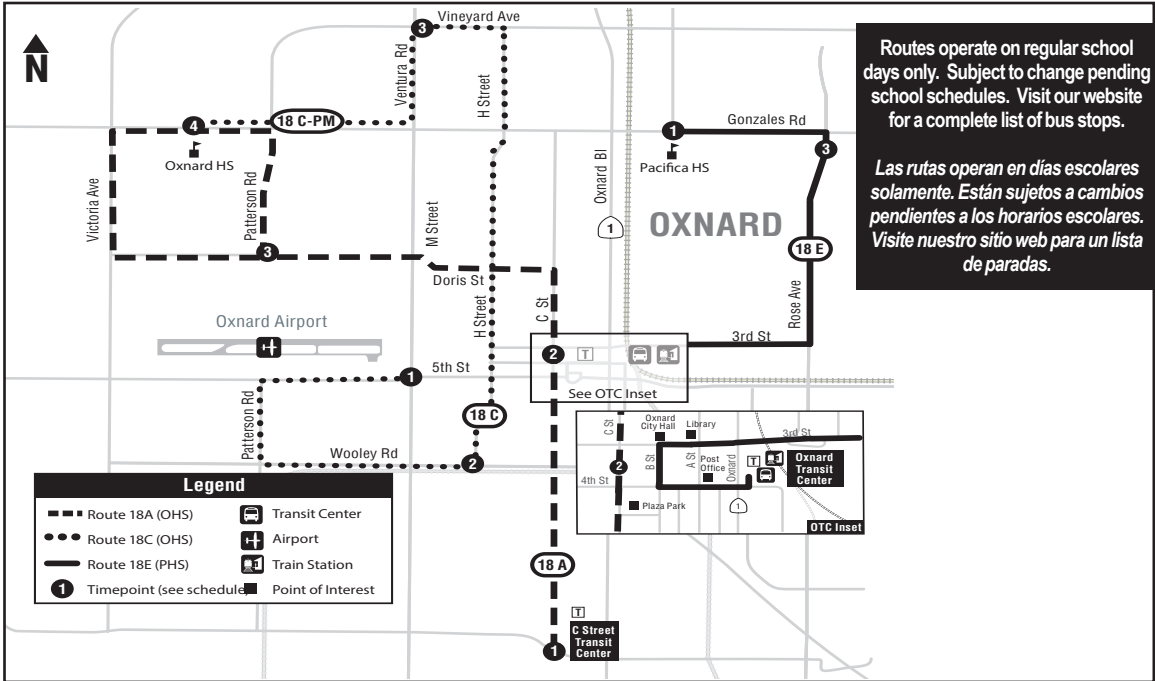

# 18A, 18C, 18E, 18F, 18G TRIPPERS

SCHEDULES SUBJECT TO CHANGE.  
LOS HORARIOS ESTÁN SUJETOS A CAMBIOS

Routes operate on regular school days only. Subject to change pending school schedules. Visit our website for a complete list of bus stops.

### 18E - PACIFICA HIGH SCHOOL

P.M. Only	Pacifica High School	Rose at Gonzales	Oxnard Transit Center
Mon - Fri	3:45 P.M.	3:49 P.M.	4:00 P.M.
Alternate Thurs.	2:35 P.M.	2:39 P.M.	2:50 P.M.

**ROUTE 18**

18G - RIO MESA HIGH SCHOOL			
A.M.	Nyeland Ave at Ventura Blvd	Gonzales Rd at Rose Ave	Central Ave at Rio Mesa
Mon - Thurs	7:46 A.M.	7:55 A.M.	8:05 A.M.
Fridays	8:28 A.M.	8:37 A.M.	8:47 A.M.
P.M.	Central Ave at Rio Mesa	Gonzales Rd at Rose Ave	Nyeland Ave at Ventura Blvd
Mon - Thurs	3:50 P.M.	4:03 P.M.	4:12 P.M.
Fridays	3:30 P.M.	3:43 P.M.	3:52 P.M.

Route 18 provides extra public transportation for passengers between the local community and area high schools. Anyone may ride these buses.

For a complete list of Route 18 bus stops, please visit [www.GCTD.org](http://www.GCTD.org) or call 805-487-4222.