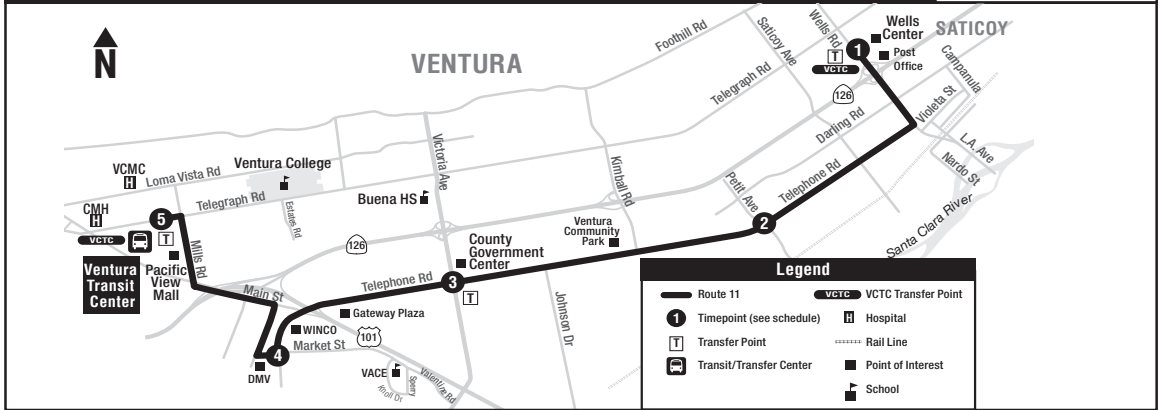

11 PACIFIC VIEW MALL - TELEPHONE - WELLS CTR

MONDAY-FRIDAY
LUNES-VIERNES

WELLS CENTER 1	TELEPHONE & PETIT 2	VENTURA GOVT CENTER 3	TELEPHONE & MARKET 4	VENTURA TRANSIT CENTER ARRIVE 5 DEPART 5	TELEPHONE & MARKET 4	VENTURA GOVT CENTER 3	TELEPHONE & PETIT 2	WELLS CENTER 1
WESTBOUND TO VENTURA				EASTBOUND TO WELLS CENTER				
6:00 AM	6:07	6:14	6:22	6:32	6:40	6:50	6:57	7:11
6:40	6:47	6:54	7:02	7:12	7:20	7:30	7:37	7:51
7:20	7:29	7:37	7:45	7:56	8:00	8:10	8:17	8:31
8:00	8:09	8:17	8:25	8:36	8:40	8:50	8:58	9:13
8:40	8:49	8:57	9:05	9:16	9:20	9:31	9:39	9:54
9:20	9:28	9:36	9:44	9:55	10:00	10:11	10:19	10:34
9:45	9:53	10:01	10:09	10:20	10:30	10:41	10:49	11:04
10:10	10:18	10:26	10:34	10:45	10:55	11:06	11:15	11:30
10:40	10:48	10:56	11:05	11:16	11:25	11:36	11:45	12:00 PM
11:10	11:18	11:26	11:35	11:46	11:55	12:07	12:16	12:31
11:40	11:48	11:56	12:05	12:16	12:25	12:37	12:46	1:01
12:10	12:18	12:26	12:35	12:46	12:55	1:07	1:16	1:31
12:40	12:48	12:56	1:05	1:16	1:25	1:37	1:46	2:02
1:10	1:18	1:26	1:35	1:46	1:55	2:07	2:16	2:32
1:40	1:48	1:56	2:05	2:16	2:25	2:37	2:46	3:02
2:10	2:18	2:26	2:35	2:46	2:55	3:07	3:16	3:32
2:40	2:48	2:56	3:05	3:16	3:25	3:37	3:46	4:02
3:10	3:18	3:26	3:35	3:46	3:55	4:07	4:16	4:32
3:40	3:48	3:56	4:05	4:16	4:25	4:37	4:46	5:02
4:10	4:18	4:26	4:35	4:46	4:55	5:07	5:15	5:31
4:40	4:47	4:55	5:03	5:13	5:25	5:36	5:44	6:00
5:10	5:17	5:25	5:33	5:43	5:55	6:06	6:14	6:29
5:40	5:47	5:55	6:03	6:13	6:25	6:35	6:43	6:58
6:05	6:12	6:20	6:28	6:38	6:50	7:00	7:08	7:23
6:35	6:42	6:50	6:58	7:08	7:20	7:30	7:38	7:53
7:05	7:12	7:20	7:28	7:38	7:50	8:00	8:08	8:22
7:30	7:37	7:44	7:52	8:02	8:15	8:25	8:33	8:47
8:00	8:07	8:14	8:22	8:32	8:40	8:50	8:58	9:12

ROUTE 11