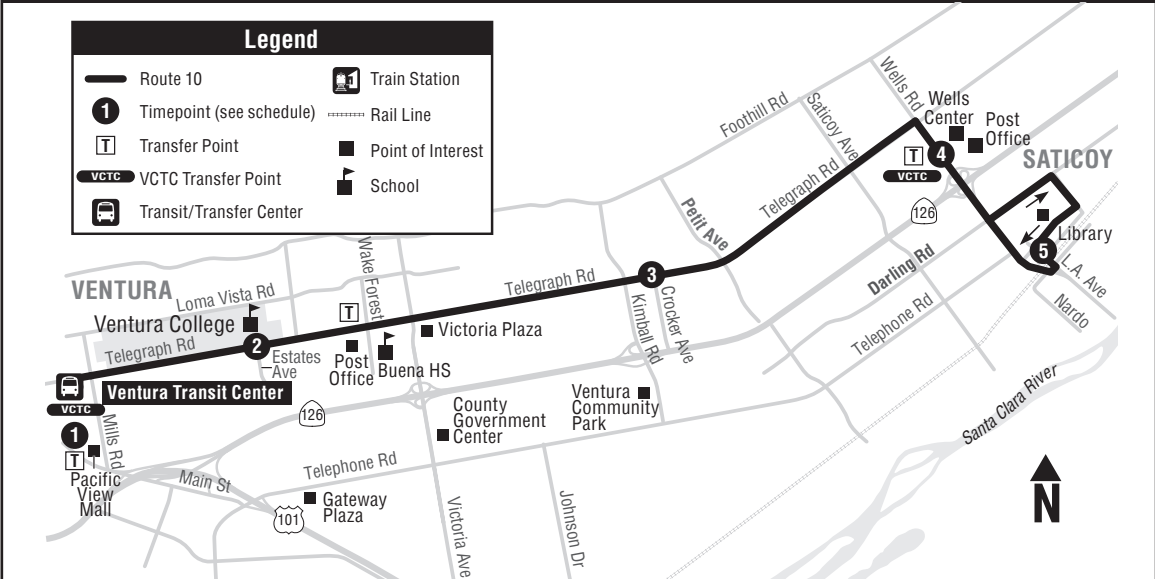

# 10 PACIFIC VIEW MALL - TELEGRAPH - SATICOY

**Legend**

- Route 10
- Timepoint (see schedule)
- Transfer Point
- VCTC Transfer Point
- Transit/Transfer Center
- Train Station
- Rail Line
- Point of Interest
- School

# 10 PACIFIC VIEW MALL - TELEGRAPH - SATICOY

DAILY  
DIARIO

VENTURA TRANSIT CENTER 1	VENTURA COLLEGE 2	TELEGRAPH & CROCKER 3	WELLS CENTER 4	VIOLETA & LOS ANGELES 5	WELLS CENTER 4	TELEGRAPH & CROCKER 3	VENTURA COLLEGE 2	VENTURA TRANSIT CENTER 1	INTERLINED ROUTE/RUTA INTERLINEADA
EASTBOUND TO SATICOY					WESTBOUND TO VENTURA				
----	----	----	----	6:10 AM	6:20	6:25	6:30	6:35	To Route 10
6:40	6:46	6:54	7:10	7:18	7:30	7:37	7:45	7:52	To Route 16
7:35	7:41	7:49	8:05	8:13	8:25	8:32	8:40	8:47	To Route 16
8:35	8:41	8:49	9:05	9:13	9:25	9:32	9:40	9:47	To Route 16
9:35	9:41	9:49	10:05	10:13	10:25	10:32	10:40	10:47	To Route 16
10:35	10:42	10:50	11:05	11:13	11:25	11:32	11:40	11:47	To Route 16
11:35	11:42	11:50	12:05 PM	12:13	12:25	12:32	12:40	12:47	To Route 16
12:35	12:42	12:50	1:00	1:08	1:25	1:32	1:40	1:47	To Route 16
1:35	1:42	1:50	2:00	2:08	2:25	2:32	2:40	2:47	To Route 16
2:35	2:42	2:50	3:00	3:08	3:25	3:32	3:40	3:47	To Route 16
3:35	3:42	3:52	4:00	4:08	4:25	4:32	4:40	4:47	To Route 16
4:35	4:42	4:50	5:00	5:08	5:25	5:32	5:40	5:47	To Route 16
5:30	5:37	5:45	5:55	6:03	6:25	6:32	6:40	6:47	To Route 16
6:30	6:36	6:44	6:55	7:02	7:15	7:22	7:30	7:37	----
7:30	7:36	7:44	7:55	8:02	8:15	8:22	8:30	8:37	----
8:25	8:31	8:39	8:50	8:57	----	----	----	----	----

ROUTE 10

### 1 Ventura Transit Center (VTC)

**BOLD INDICATES TIMEPOINT**

**LETRAS MARCADAS INDICAN PUNTOS CLAVES**