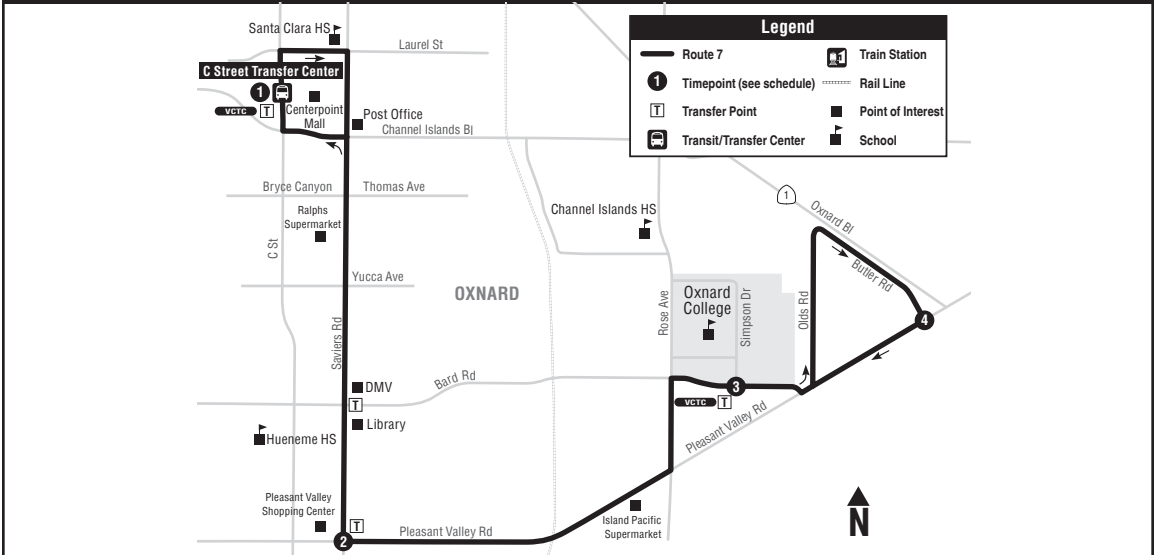

7 OXNARD COLLEGE - CENTERPOINT MALL

7 OXNARD COLLEGE - CENTERPOINT MALL

DAILY
DIARIO

C STREET TRANSFER CENTER	PLEASANT VALLEY & SAVIERS	OXNARD COLLEGE	BUTLER & PLEASANT VALLEY	OXNARD COLLEGE	SAVIERS & PLEASANT VALLEY	C STREET TRANSFER CENTER
1	2	3	4	3	2	1
6:50 AM	6:57	7:02	7:07	7:10	7:16	7:23
7:30	7:38	7:43	7:48	7:51	7:57	8:04
8:15	8:23	8:29	8:34	8:37	8:43	8:52
9:00	9:08	9:14	9:19	9:22	9:28	9:37
9:45	9:53	9:59	10:04	10:07	10:13	10:22
10:35	10:43	10:49	10:54	10:57	11:03	11:12
11:20	11:30	11:36	11:41	11:44	11:50	11:59
12:10 PM	12:20	12:26	12:31	12:34	12:40	12:49
12:55	1:05	1:11	1:16	1:19	1:25	1:34
1:45	1:56	2:02	2:07	2:10	2:16	2:25
2:35	2:46	2:52	2:57	3:00	3:06	3:15
3:25	3:35	3:41	3:46	3:49	3:55	4:04
4:10	4:20	4:26	4:31	4:34	4:40	4:49
5:00	5:10	5:16	5:21	5:24	5:30	5:39
5:45	5:53	5:58	6:03	6:06	6:12	6:21
6:30	6:38	6:43	6:48	6:51	6:57	7:04
7:10	7:17	7:22	7:25	7:28	7:34	7:41

ROUTE 7

7 BUS STOPS - PARADAS

1 C Street Transfer Center

Saviors Laurel
 Saviers Channel Islands
 Saviers Bryce Canyon
 Saviers Yucca
 Saviers Bard

2 Pleasant Valley Saviers

Pleasant Valley Cloyne
 Pleasant Valley Squires
 Pleasant Valley Terrace
 Pleasant Valley Rose
 Rose Billings

1 C Street Transfer Center

BOLD INDICATES TIMEPOINT

LETRAS MARCADAS INDICAN PUNTOS CLAVES

Linking South and North Oxnard! Provides fast, direct service along Ventura Road.

¡Vinculando el sur y el norte de Oxnard! Brinda un servicio rápido y directo a lo largo de Ventura Road.

ROUTE 7