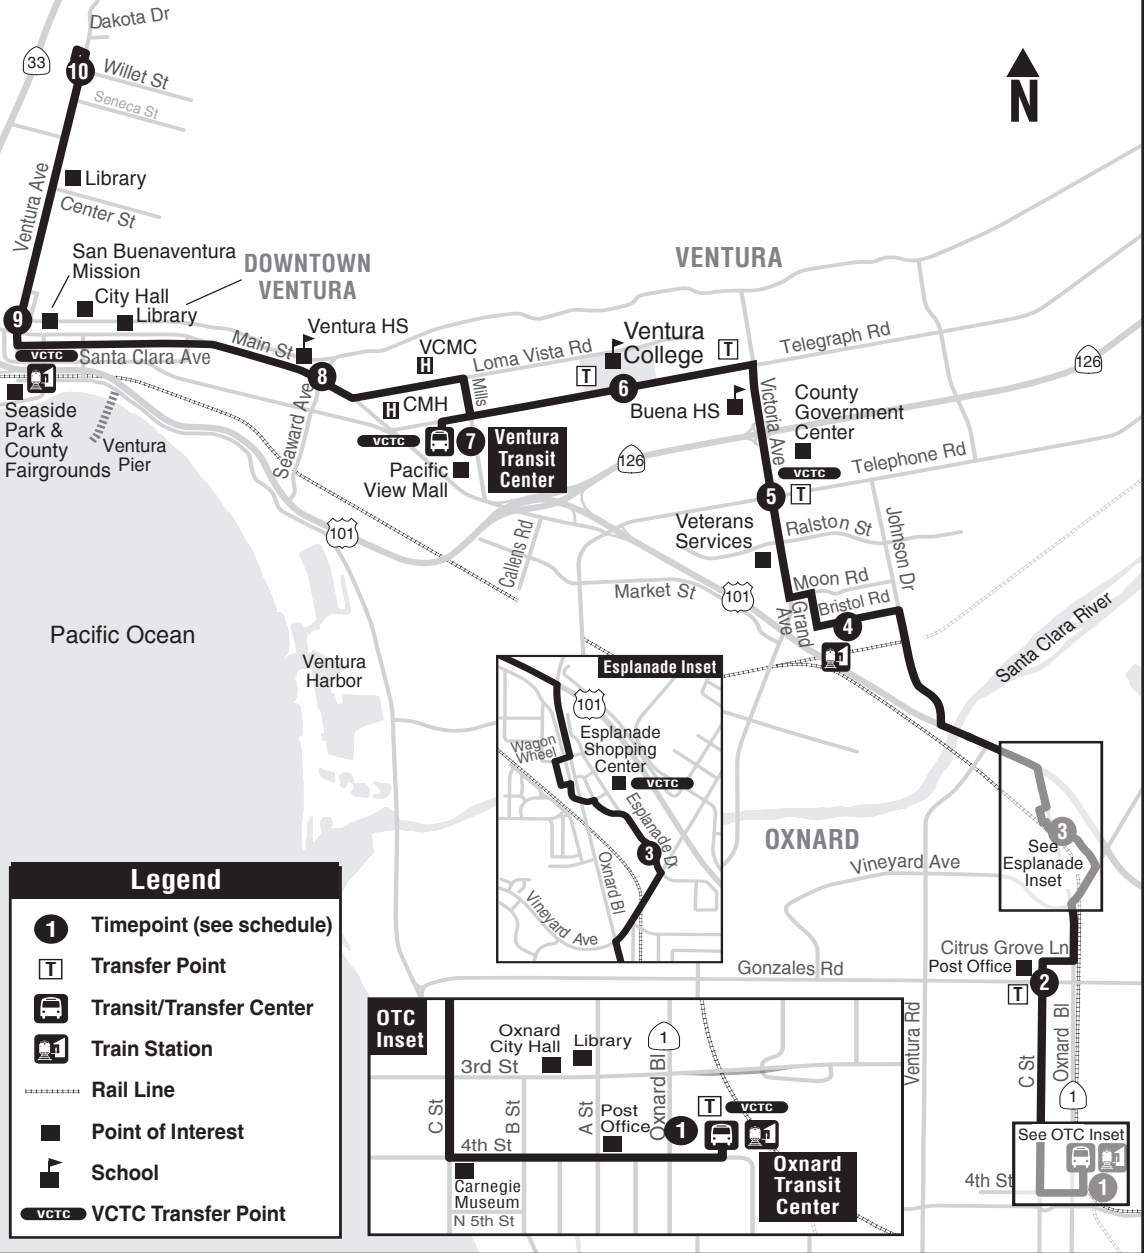

6 OXNARD - VENTURA- MAIN STREET

6 serves Oxnard and Ventura - 6 viaja por Oxnard y Ventura

Legend

- 1** Timepoint (see schedule)
- T** Transfer Point
- 🚏** Transit/Transfer Center
- 🚊** Train Station
- ⋯** Rail Line
- Point of Interest
- 🎓** School
- VCTC** VCTC Transfer Point

6 NORTHBOUND STOPS - PARADAS HACIA EL NORTE

1 Oxnard Transit Center (OTC)

4th St..... B St
 C St 3rd St
 C St 1st St
 C St Palm
 C St Doris
 C St Robert
 C St Glenwood
 C St Ivywood

2 C St..... Gonzales

Citrus Grove..... Oxnard Blvd
 Vineyard..... St. Mary's

7 Ventura Transit Center (VTC)

Mills..... Telegraph
 Loma Vista..... Mills
 Loma Vista..... Hillmont
 Loma Vista..... Brent
 Main Katherine

8 Main..... Seaward

Main Catalina
 Main Pacific
 Main Encinal
 Santa Clara..... Main
 Santa Clara..... Hemlock
 Santa Clara..... Kalorama
 Santa Clara..... Fir
 Santa Clara..... Oak
 Santa Clara..... Figueroa
 Ventura Ave Santa Clara

10 Ventura Ave..... Willet

6 SOUTHBOUND STOPS - PARADAS HACIA EL SUR

10 Ventura Ave.....Willet

Ventura Ave Seneca
 Ventura Ave Barry
 Ventura Ave DeAnza
 Ventura Ave James
 Ventura Ave Pleasant Place
 Ventura Ave Vince
 Ventura Ave Warner
 Ventura Ave Ramona
 Ventura Ave Center
 Ventura Ave Park Row