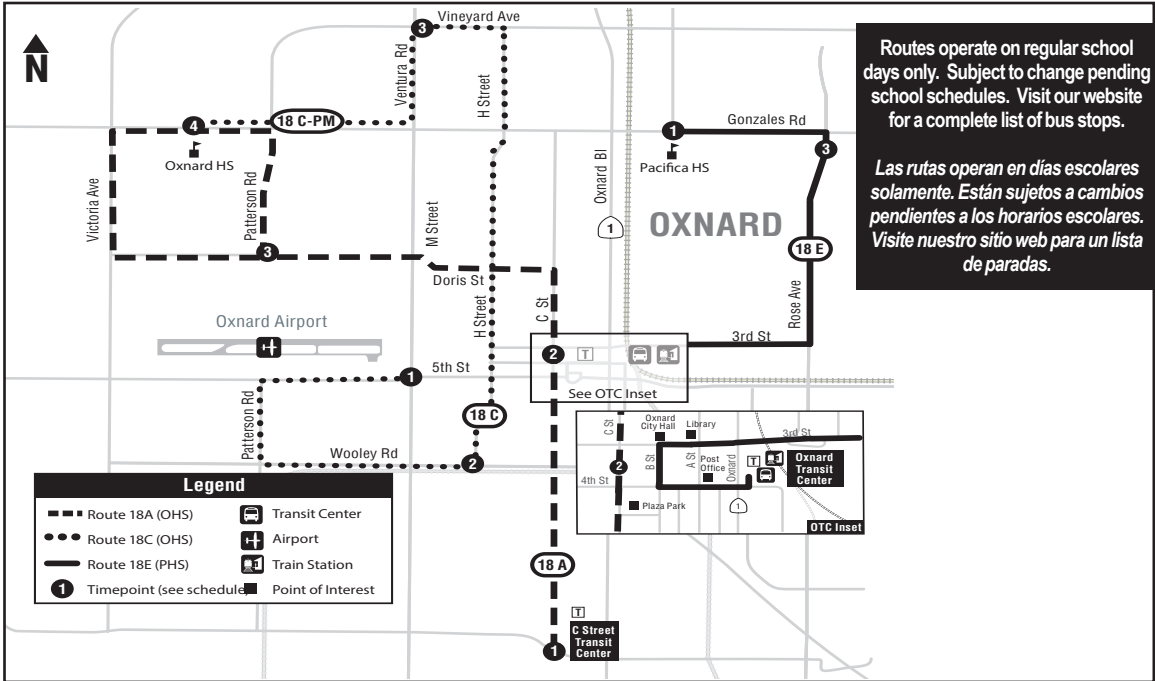

18A, 18C, 18E, 18F, 18G TRIPPERS

SCHEDULES SUBJECT TO CHANGE.
LOS HORARIOS ESTÁN SUJETOS A CAMBIOS

Routes operate on regular school days only. Subject to change pending school schedules. Visit our website for a complete list of bus stops.

Las rutas operan en días escolares solamente. Están sujetos a cambios pendientes a los horarios escolares. Visite nuestro sitio web para una lista de paradas.

HIGH SCHOOL SERVICE (TRIPPERS)

18A - OXNARD HIGH SCHOOL

18C - OXNARD HIGH SCHOOL

P.M. Only	Oxnard High School	Vineyard at Ventura Rd	J St at Wooley	5th St at Ventura Rd
Mon - Fri	3:45 P.M.	3:52 P.M.	4:10 P.M.	4:20 P.M.

18E - PACIFICA HIGH SCHOOL

P.M. Only	Pacifica High School	Rose at Gonzales	Oxnard Transit Center
Mon - Fri	3:45 P.M.	3:49 P.M.	4:00 P.M.
Alternate Thurs.	2:35 P.M.	2:39 P.M.	2:50 P.M.

ROUTE 18

HIGH SCHOOL TRIPPERS

SCHOOL DAYS ONLY
DÍAS ESCOLARES

18F - VENTURA HIGH SCHOOL

A.M.	Ventura Ave at Norway	Ventura at Willet	Maint at Ventura	Main at Catalina
Mon - Fri	7:40 A.M.	7:45 A.M.	7:53 A.M.	8:10 A.M.
P.M.	Main at Catalina	Ventura Ave at Main	Ventura Ave at Willet	Ventura Ave at Norway
Mon, Tues, Thurs, Fri	2:35 P.M. 3:40 P.M.	2:47 P.M. 3:52 P.M.	2:55 P.M. 4:00 P.M.	3:10 P.M. 4:15 P.M.
Wednesdays	2:50 P.M.	3:02 P.M.	3:10 P.M.	3:25 P.M.