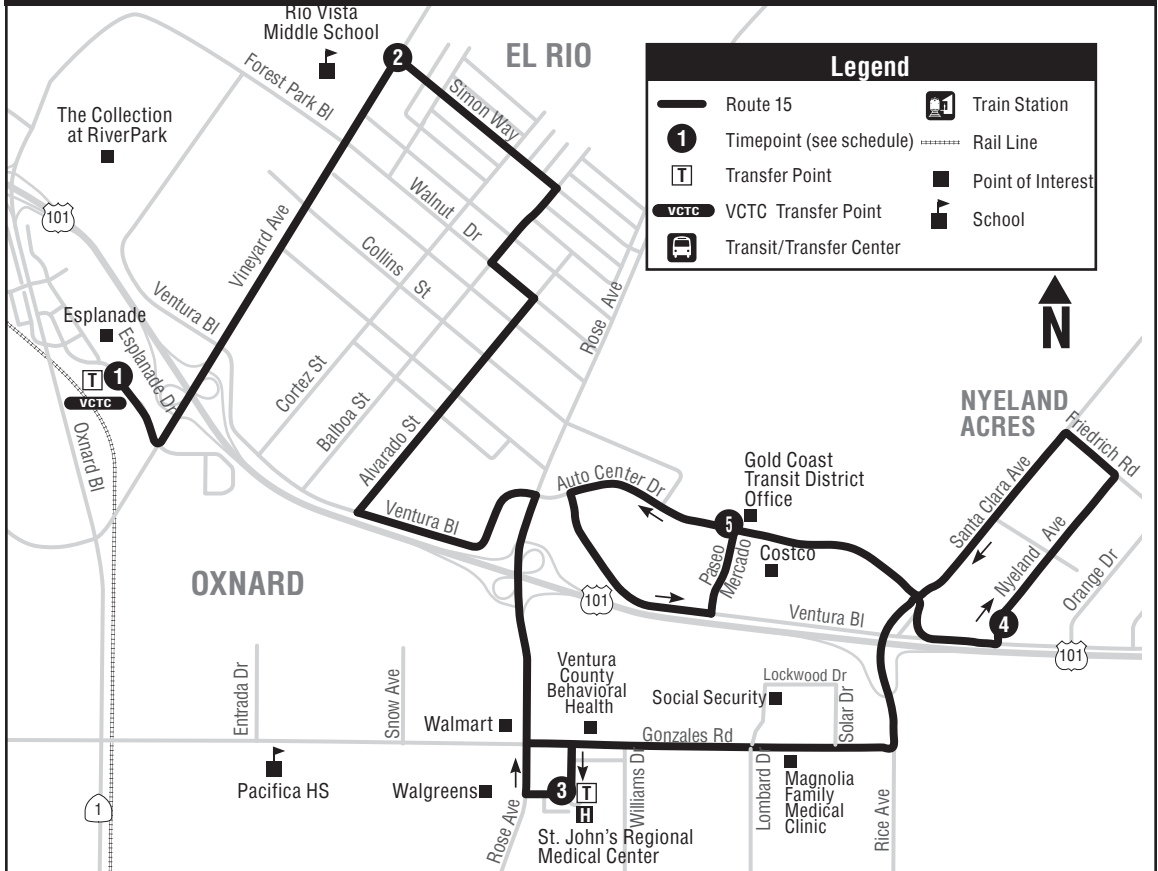

15 ESPLANADE - EL RIO - ST. JOHN'S MEDICAL CENTER