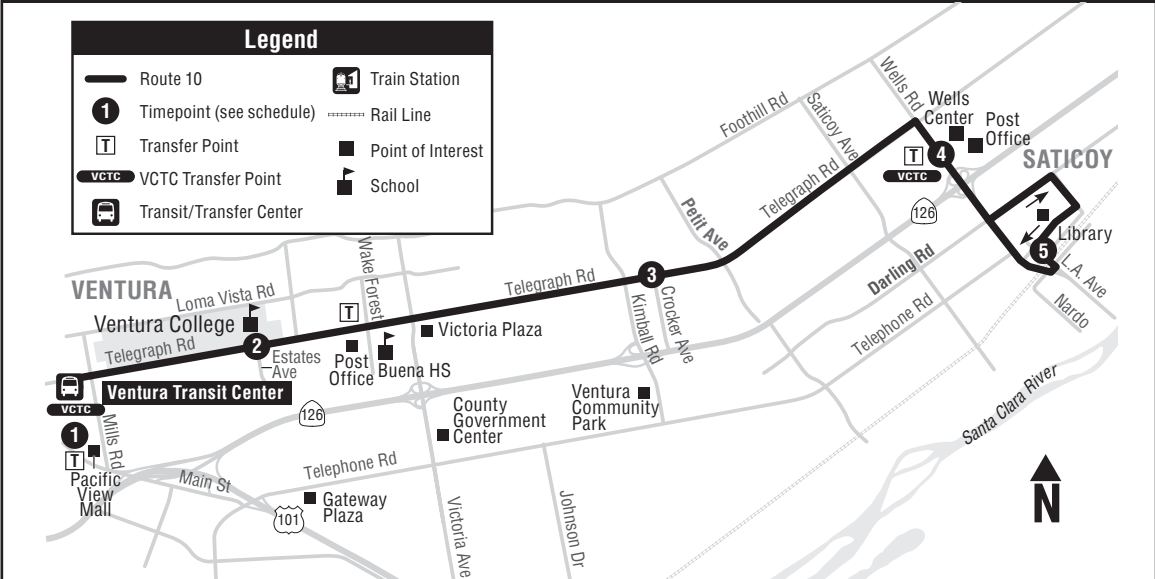

10 PACIFIC VIEW MALL - TELEGRAPH - SATICOY

Legend

- Route 10
- Timepoint (see schedule)
- Transfer Point
- VCTC Transfer Point
- Transit/Transfer Center
- Train Station
- Rail Line
- Point of Interest
- School

10 PACIFIC VIEW MALL - TELEGRAPH - SATICOY

DAILY
DIARIO

VENTURA TRANSIT CENTER 1	VENTURA COLLEGE 2	TELEGRAPH & CROCKER 3	WELLS CENTER 4	VIOLETA & LOS ANGELES 5	WELLS CENTER 4	TELEGRAPH & CROCKER 3	VENTURA COLLEGE 2	VENTURA TRANSIT CENTER 1	INTERLINED ROUTE/RUTA INTERLINEADA
EASTBOUND TO SATICOY				WESTBOUND TO VENTURA					
---	---	---	---	6:10 AM	6:20	6:25	6:30	6:35	To Route 10
6:40	6:46	6:54	7:10	7:18	7:30	7:37	7:45	7:52	To Route 16
7:35	7:41	7:49	8:05	8:13	8:25	8:32	8:40	8:47	To Route 16
8:35	8:41	8:49	9:05	9:13	9:25	9:32	9:40	9:47	To Route 16
9:35	9:41	9:49	10:05	10:13	10:25	10:32	10:40	10:47	To Route 16
10:35	10:42	10:50	11:05	11:13	11:25	11:32	11:40	11:47	To Route 16
11:35	11:42	11:50	12:05 PM	12:13	12:25	12:32	12:40	12:47	To Route 16
12:35	12:42	12:50	1:00	1:08	1:25	1:32	1:40	1:47	To Route 16
1:35	1:42	1:50	2:00	2:08	2:25	2:32	2:40	2:47	To Route 16
2:35	2:42	2:50	3:00	3:08	3:25	3:32	3:40	3:47	To Route 16
3:35	3:42	3:52	4:00	4:08	4:25	4:32	4:40	4:47	To Route 16
4:35	4:42	4:50	5:00	5:08	5:25	5:32	5:40	5:47	To Route 16
5:30	5:37	5:45	5:55	6:03	6:25	6:32	6:40	6:47	To Route 16
6:30	6:36	6:44	6:55	7:02	7:15	7:22	7:30	7:37	---
7:30	7:36	7:44	7:55	8:02	8:15	8:22	8:30	8:37	---
8:30	8:36	8:44	8:55	9:02	---	---	---	---	---

ROUTE 10

10 EASTBOUND STOPS - PARADAS HACIA EL ESTE

1 Ventura Transit Center (VTC)

Telegraph..... College
 Telegraph..... Ashwood
 Telegraph..... Baylor
 Telegraph..... Claremont

2 Ventura College

Telegraph..... Townhouse Driveway
 Telegraph..... Day
 Telegraph..... Bryn Mawr
 Telegraph..... Wake Forest
 Telegraph..... Victoria
 Telegraph..... Hill
 Telegraph..... Lemonnaire Ranch
 Telegraph..... Hoover
 Telegraph..... Harding

1 Ventura Transit Center (VTC)

BOLD INDICATES TIMEPOINT

LETRAS MARCADAS INDICAN PUNTOS CLAVES