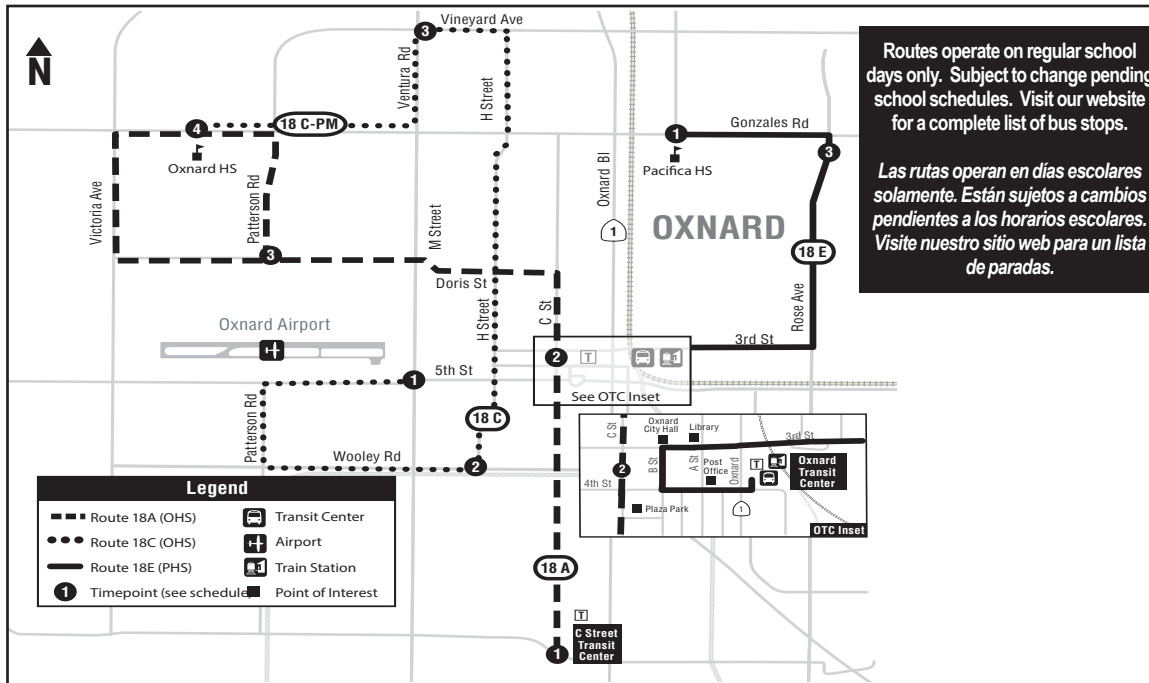

18A, 18C, 18E, 18F, 18G TRIPPERS

SCHEDULES SUBJECT TO CHANGE.
LOS HORARIOS ESTÁN SUJETOS A CAMBIOS

18A TRIPPERS - OXNARD HIGH

SCHOOL DAYS ONLY
DÍAS ESCOLARES

C STREET TRANSFER CENTER 1	C STREET AT 3RD 2	DORIS AT M ST 3	OXNARD HIGH SCHOOL 4	18A	OXNARD HIGH SCHOOL 4	DORIS AT M ST 3	C STREET AT 4TH 2	C STREET TRANSFER CENTER 1
7:40 AM	7:48 AM	7:55 AM	8:05 AM	Mon - Fri	3:45 PM	3:53 PM	4:00 PM	4:12 PM
8:50 AM	8:58 AM	9:05 AM	9:15 AM	Alt. Weds*	3:45 PM	3:53 PM	4:00 PM	4:12 PM

18C (P.M. Only) OXNARD HIGH Mon - Fri	OXNARD HIGH SCHOOL 4	VINEYARD AT VENTURA RD 3	1ST AT WOOLEY 2	5TH ST AT VENTURA RD 1
	3:45 PM	3:52 PM	4:10 PM	4:20 PM

18E (P.M. Only) PACIFICA HIGH Mon - Fri	PACIFICA HIGH SCHOOL 1	ROSE AT GONZALES 3	OXNARD TRANSIT CENTER 2
	3:40 PM	3:44 PM	3:55 PM
Alt. Thurs*	2:45 PM	2:49 PM	3:00 PM

18G TRIPPER - RIO MESA HIGH

SCHOOL DAYS ONLY
DIAS ESCOLARES

NYELAND AVE AT VENTURA BLVD 1	GONZALES RD AT ROSE AVE 2	CENTRAL AVE AT RIO MESA HS 3	18G MON - THURS FRIDAY	CENTRAL AVE AT RIO MESA HS 3	GONZALES RD AT ROSE AVE 2	NYELAND AVE AT VENTURA BLVD 1
7:46 AM	7:55 AM	8:05 AM		3:50 PM	4:03 PM	4:12 PM
8:28 AM	8:37 AM	8:47 AM		3:30 PM	3:43 PM	3:52 PM

Ruta 18 proporciona transporte público adicional para los pasajeros entre la comunidad local y escuelas secundarias del área. Cualquier persona puede abordar esta Ruta.

Para obtener una lista completa de paradas de la Ruta 18, visite nuestra página web www.goldcoasttransit.org o llame al 805-487-4222.