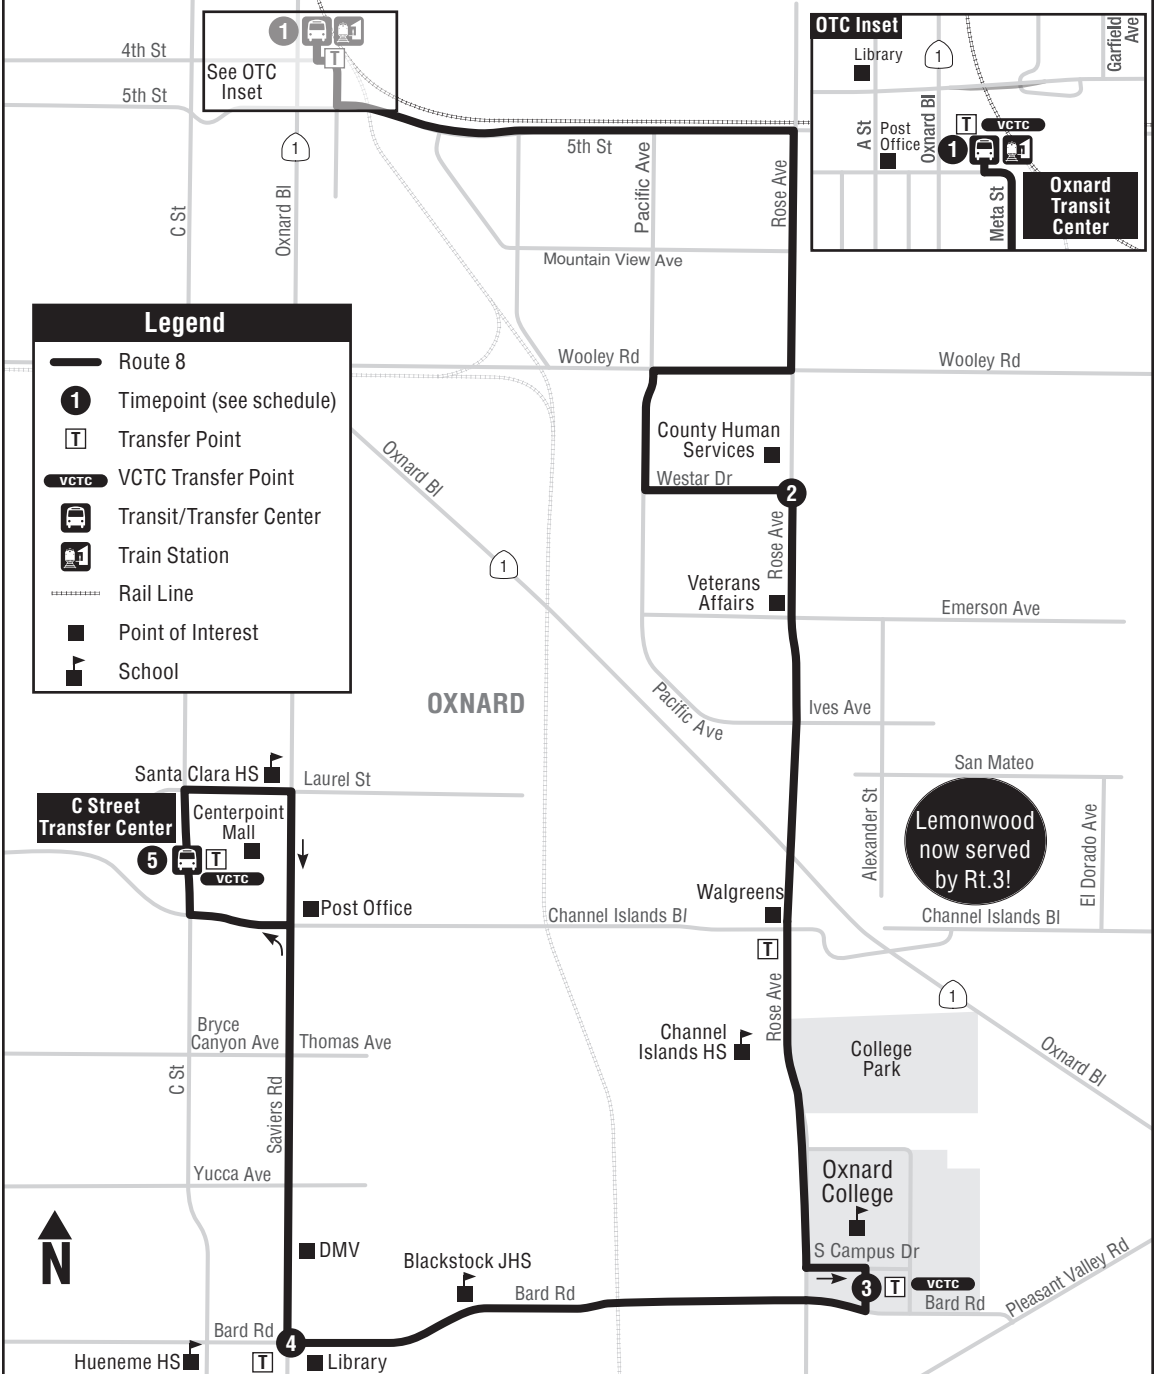

8 OTC - OXNARD COLLEGE - CENTERPOINT MALL

Legend

- Route 8
- Timepoint (see schedule)
- Transfer Point
- VCTC Transfer Point
- Transit/Transfer Center
- Train Station
- Rail Line
- Point of Interest
- School

OTC Inset

This inset map provides a detailed view of the Oxnard Transit Center area, showing the intersection of Oxnard Blvd and Meta St, and nearby locations like the Library and Post Office.

C Street Transfer Center

Lemonwood now served by Rt. 3!

ROUTE 8

8 SOUTHBOUND STOPS - PARADAS HACIA EL SUR

- | | |
|--|---|
| <p>1 OTC.....4th St 5th St..... Mountain View Wooley..... Telstar Pacific..... Titan Place Westar..... Pacific Ave</p> <p>2 Westar.....Rose Ave Rose Ave Emerson Rose Ave..... Channels Islands Blvd Rose Ave Raiders Way Rose Ave North Campus Dr</p> | <p>3 Oxnard College - Lot B Bard Anchorage Bard Terrace Bard San Juan</p> <p>4 Saviers.....Bard Rd Saviers..... Yucca Saviers..... Bryce Canyon Ave Channel Islands Blvd..... C St</p> <p>5 C St Transfer Ctr.....Centerpoint Mall</p> |
|--|---|

8 NORTHBOUND STOPS - PARADAS HACIA EL NORTE

- | | |
|---|--|
| <p>5 C St Transfer Ctr.....Centerpoint Mall Saviers Laurel Saviers Channel Islands Blvd Saviers Bryce Canyon Saviers Yucca</p> <p>4 Bard.....Saviers Bard San Juan Bard Terrace Bard Anchorage</p> <p>3 Oxnard College - Lot A Rose Ave North Campus Rose Ave Gary (College Park) Rose Ave Raiders Way Rose Ave Channel Islands Blvd Rose Ave Ives Ave</p> | <p>2 Westar..... Rose Ave Westar..... Pacific Wooley..... Pacific Wooley..... Telstar Dr 5th St..... Old Amtrak</p> <p>1 OTC.....4th St</p> |
|---|--|