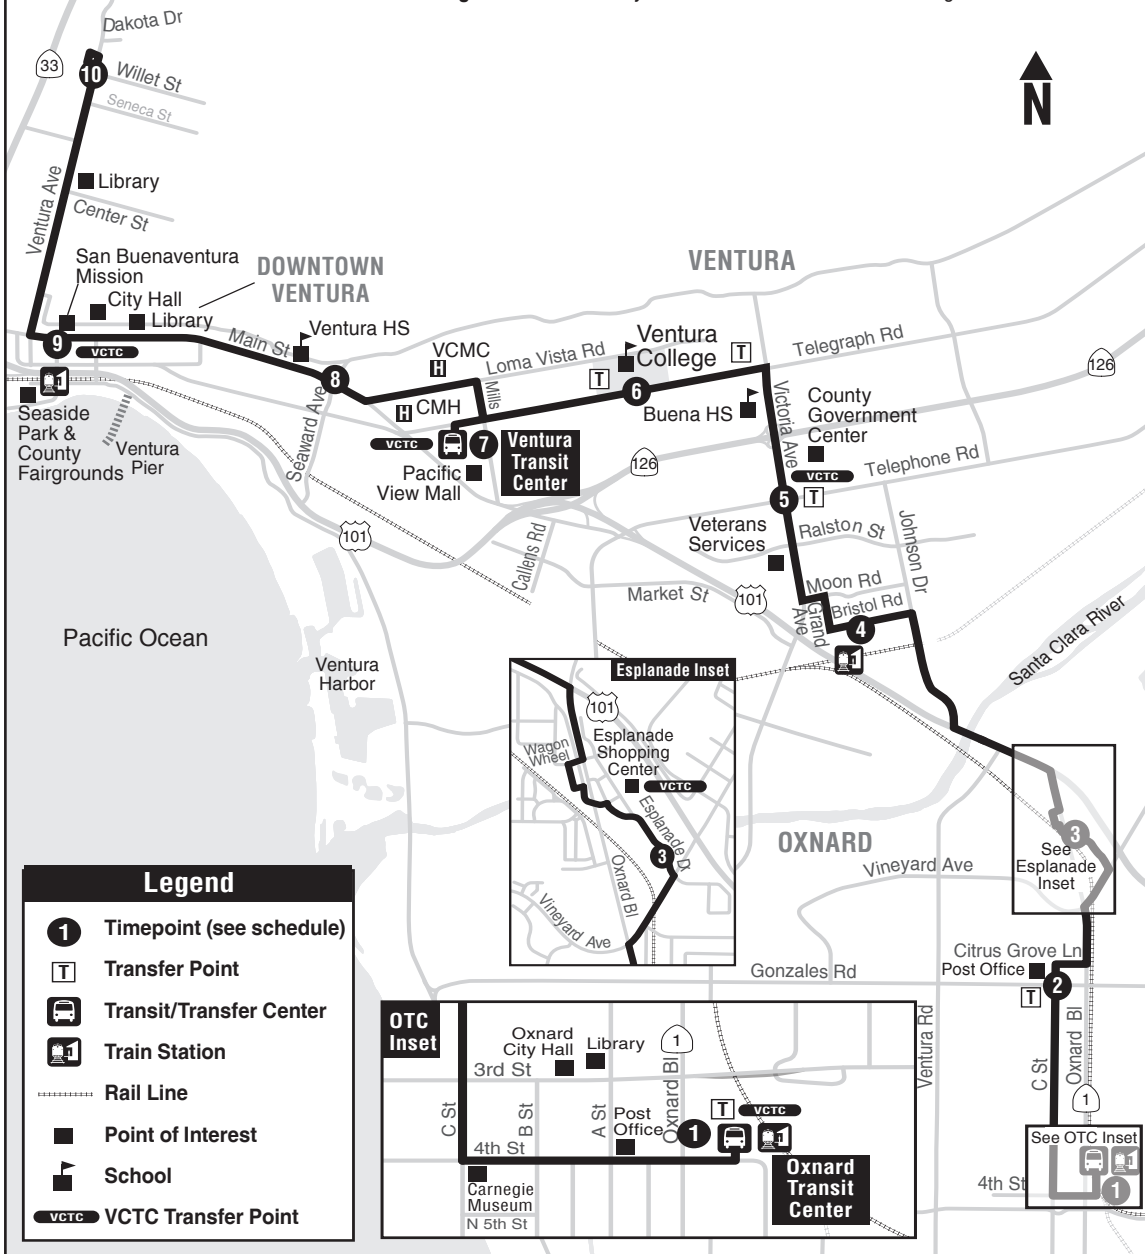

6 OXNARD - VENTURA - MAIN STREET

6 serves Oxnard and Ventura via Ventura College - 6 sirve Oxnard y Ventura a través de Ventura College