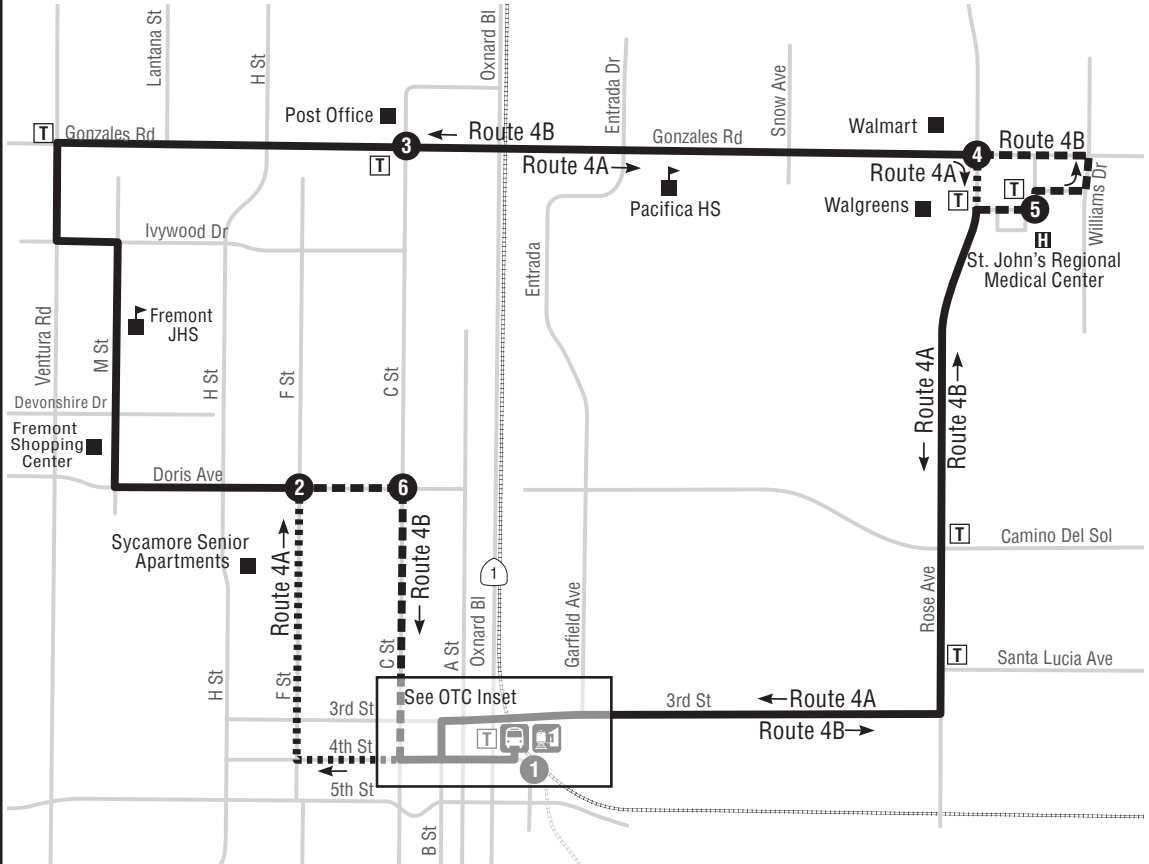

4 NORTH OXNARD

See OTC Inset

Legend			
	Route 4A/4B		Transit/Transfer Center
	Route 4A		Train Station
	Route 4B		Rail Line
	Timepoint (see schedule)		Point of Interest
	Transfer Point		School
	VCTC Transfer Point		Hospital

The OTC Inset map shows the following details:

- Streets:** C St, B St, A St, Garfield Ave, Oxnard Blvd.
- Landmarks:** Oxnard City Hall, Library, Post Office, Carnegie Museum.
- Routes:** Route 4A and Route 4B.
- Transfer Points:** Marked with 'T' at A St and Oxnard Blvd.
- Timepoint:** Marked with '1' at the Oxnard Transit Center.
- Other:** VCTC Transfer Point, Oxnard Transit Center.

ROUTE 4

4A GONZALES RD - NORTH OXNARD

DAILY
DIARIO

4A serves North Oxnard via Ventura Rd
4A hacia North Oxnard a través de Ventura Rd

OTC ①	DORIS AT F ST ②	GONZALES ATC ST ③	ROSE AT GONZALES ④	OTC ①
----	----	----	6:10 AM	6:20
6:20	6:28	6:37	6:43	6:53
7:00	7:08	7:17	7:23	7:35
7:45	7:53	8:02	8:08	8:20
8:30	8:38	8:47	8:53	9:05
9:15	9:23	9:32	9:38	9:50
10:00	10:08	10:17	10:23	10:35
10:45	10:54	11:03	11:10	11:22
11:30	11:39	11:48	11:55	12:08 PM
12:15	12:24	12:33	12:40	12:53
1:05	1:14	1:23	1:30	1:43
1:50	1:59	2:08	2:15	2:28
2:40	2:49	2:58	3:05	3:17
3:25	3:34	3:43	3:49	4:01
4:10	4:19	4:28	4:34	4:45
4:55	5:04	5:13	5:19	5:30
5:40	5:49	5:58	6:04	6:14
6:20	6:29	6:38	6:44	6:54
7:00	7:08	7:17	7:23	7:33
7:40	7:48	7:57	8:03	8:13

- 3 Gonzales**..... **C St**
 Gonzales..... H St
 Gonzales..... Lantana
 Ventura Rd..... Gonzales
 Ivywood..... Ventura Rd
 M St..... Devonshire
 M St..... Doris
 Doris..... H St
 Doris..... F St
- 6 Doris**..... **C St**
 C St Palm
 C St 1st St
 C St 3rd St
 4th St..... B St
- 1 OTC** **4th St**