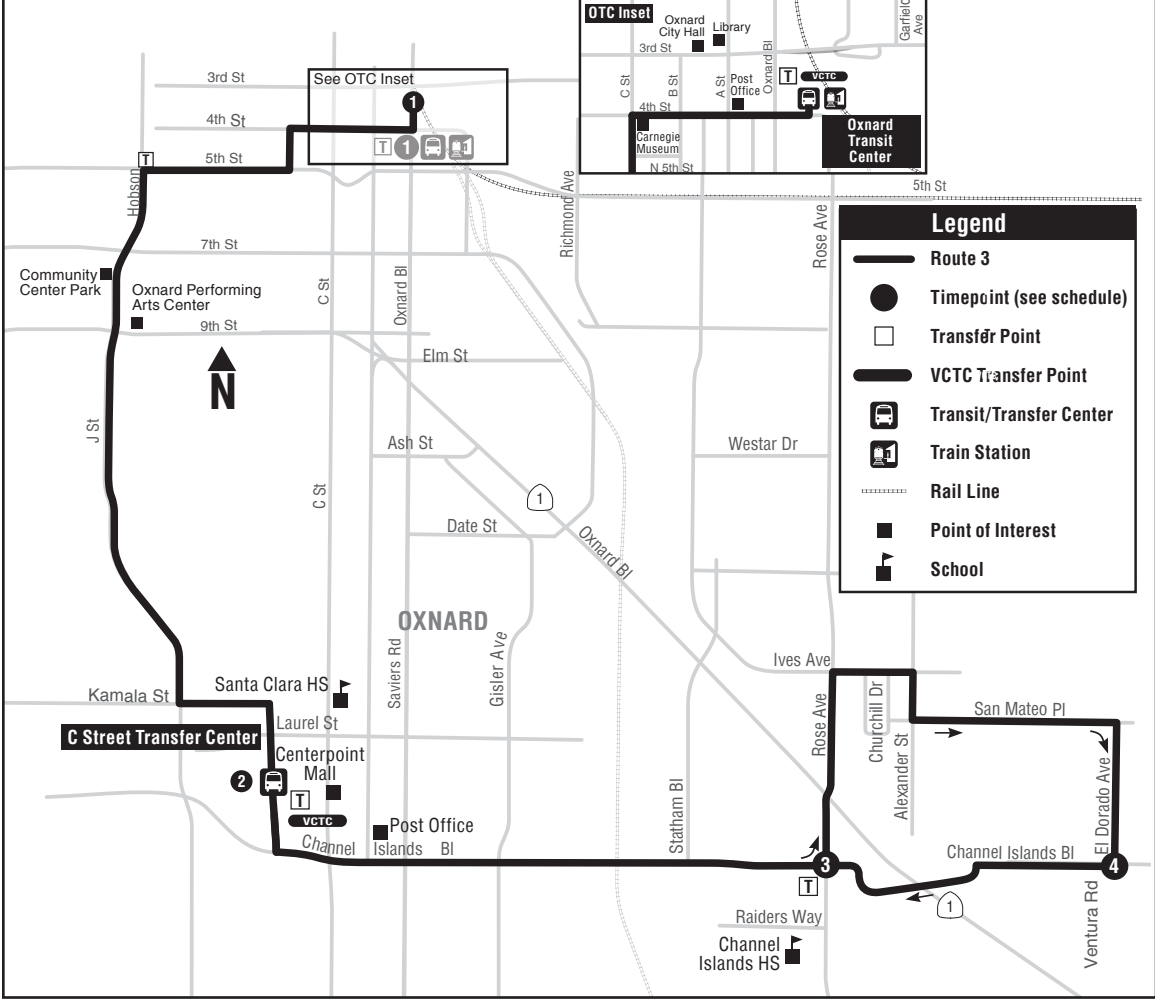

3 J ST - CENTERPOINT MALL - LEMONWOOD

ROUTE 3

3 J ST - CENTERPOINT MALL - LEMONWOOD

DAILY
DIARIO

OTC 1	C STREET TRANSFER CENTER 2	ROSE AT CHANNEL ISLANDS 3	EL DORADO AT CHANNEL ISLANDS 4	CHANNEL ISLANDS AT ROSE 3	C STREET TRANSFER CENTER 2	OTC 1	INTERLINED ROUTE/ RUTA INTERLINEADA
5:35 AM	5:49	5:55	6:01	6:05	6:11	6:25	To Rt 8
6:20	6:34	6:40	6:46	6:50	6:56	7:10	To Rt 8
7:05	7:22	7:30	7:37	7:42	7:50	8:06	To Rt 8
7:50	8:07	8:15	8:22	8:27	8:35	8:51	To Rt 8
8:30	8:47	8:55	9:02	9:07	9:15	9:31	To Rt 8
9:20	9:36	9:43	9:49	9:54	10:01	10:16	To Rt 8
10:10	10:26	10:33	10:39	10:44	10:51	11:06	To Rt 8
10:55	11:11	11:18	11:24	11:29	11:36	11:50	To Rt 8
11:35	11:51	11:58	12:04 PM	12:09	12:16	12:30	To Rt 8
12:25	12:41	12:48	12:54	12:59	1:06	1:20	To Rt 8
1:10	1:26	1:33	1:39	1:44	1:51	2:05	To Rt 8
1:55	2:11	2:18	2:24	2:29	2:36	2:50	To Rt 8
2:35	2:52	3:00	3:07	3:12	3:20	3:36	To Rt 8
3:25	3:42	3:50	3:57	4:02	4:10	4:26	To Rt 8
4:10	4:27	4:35	4:42	4:47	4:55	5:11	To Rt 8
4:55	5:12	5:20	5:27	5:32	5:40	5:56	To Rt 8
5:40	5:57	6:05	6:12	6:17	6:25	6:41	To Rt 8
6:30	6:46	6:53	6:59	7:04	7:11	7:26	----
7:15	7:31	7:38	7:44	7:49	7:56	8:11	----