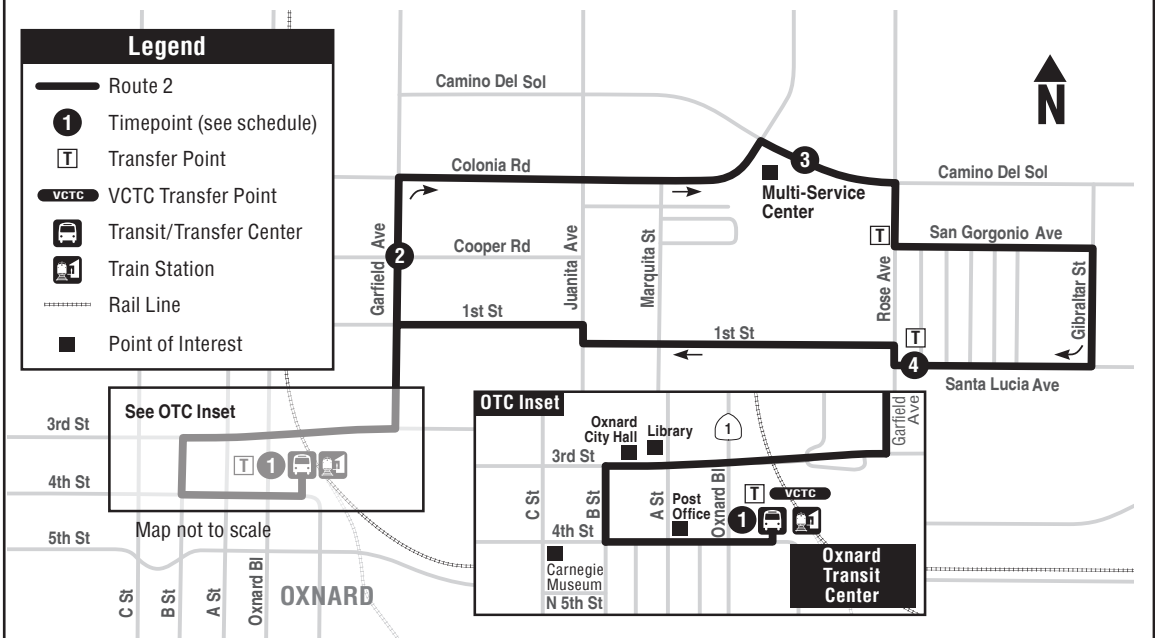

2 COLONIA - DOWNTOWN OXNARD