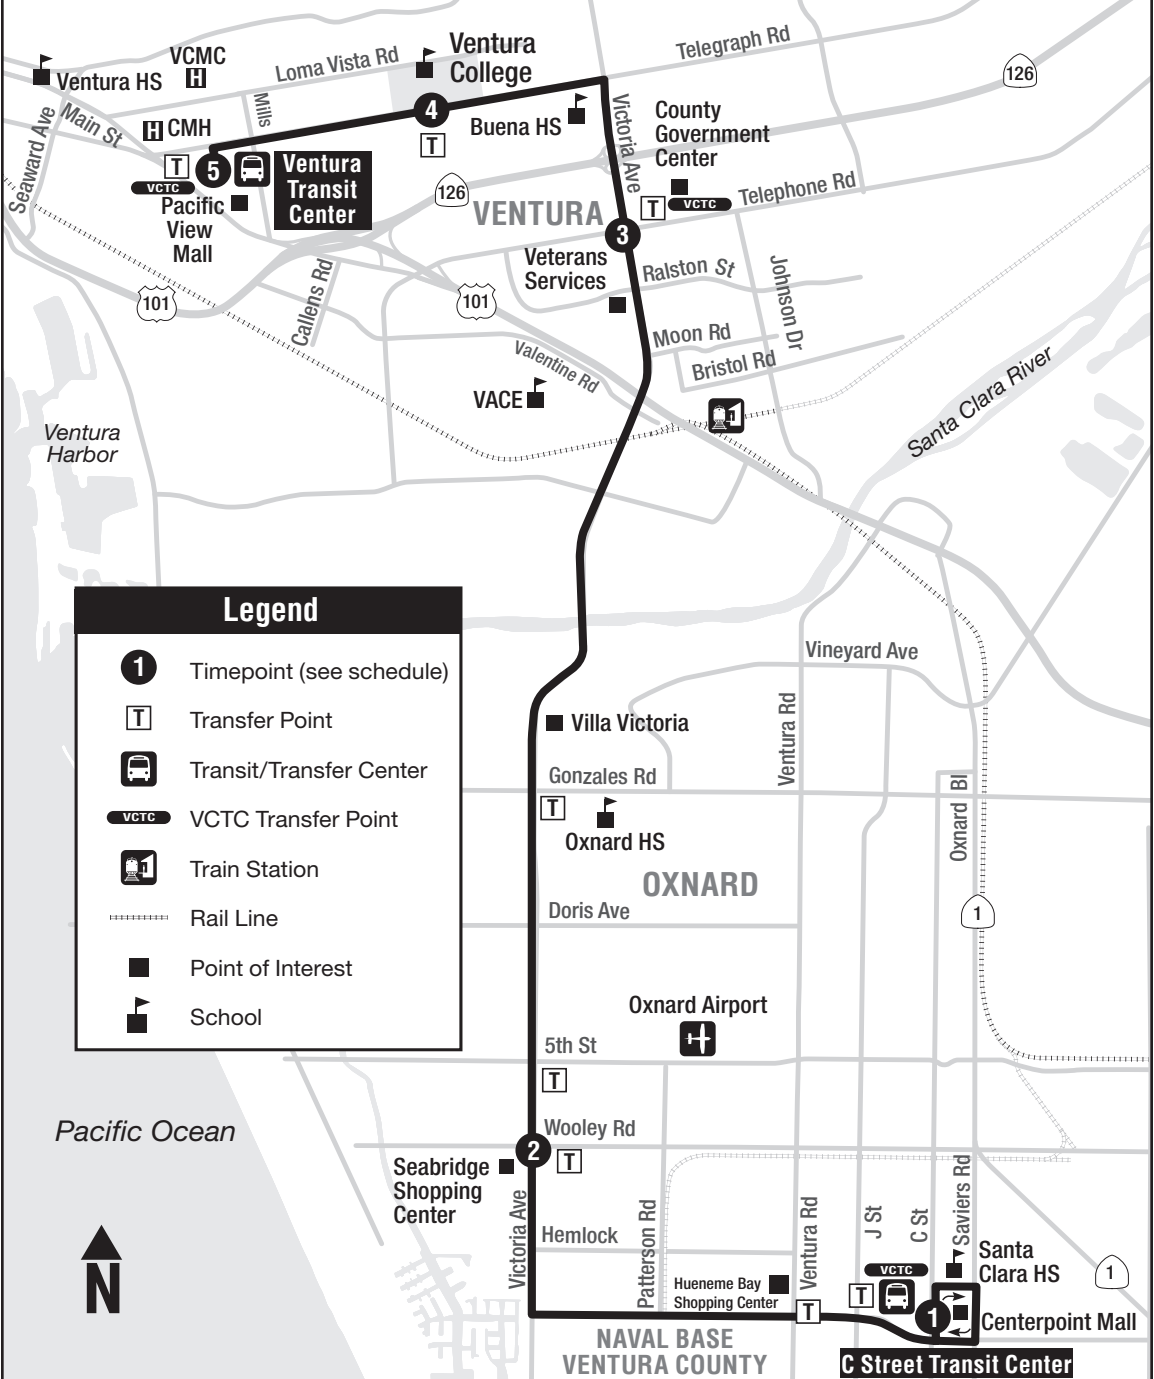

# 21 PACIFIC VIEW MALL - VICTORIA - C ST TRANSFER CTR

**ROUTE 21**

# 21 PACIFIC VIEW MALL - VICTORIA - C ST TRANSFER CTR

MONDAY-FRIDAY  
LUNES-VIERNES

C STREET  
TRANSFER  
CENTER  
**1**

VICTORIA  
AT WOOLLEY  
**2**

VICTORIA  
AT TELEPHONE  
(GOV'T CENTER)  
**3**

TELEGRAPH  
AT ESTATES  
(VENTURA COLLEGE)  
**4**

ARRIVE AT VTC  
(PACIFIC VIEW MALL)  
**5**

DEPART FROM VTC  
(PACIFIC VIEW MALL)  
**5**

TELEGRAPH  
AT ESTATES  
(VENTURA COLLEGE)  
**4**

VICTORIA  
AT TELEPHONE  
(GOV'T CENTER)  
**3**

VICTORIA  
AT WOOLLEY  
**2**

### 1 C Street Transfer Ctr.....Centerpoint Mall

Saviors..... Laurel  
 Channel Islands..... C St  
 Channel Islands..... J St  
 Channel Islands..... Manzanita  
 Channel Islands..... Ventura Rd  
 Channel Islands..... Ukiah  
 Channel Islands..... Patterson  
 Channel Islands..... Wheelhouse  
 Channel Islands..... Victoria  
 Victoria..... Hemlock  
 Victoria..... Leeward