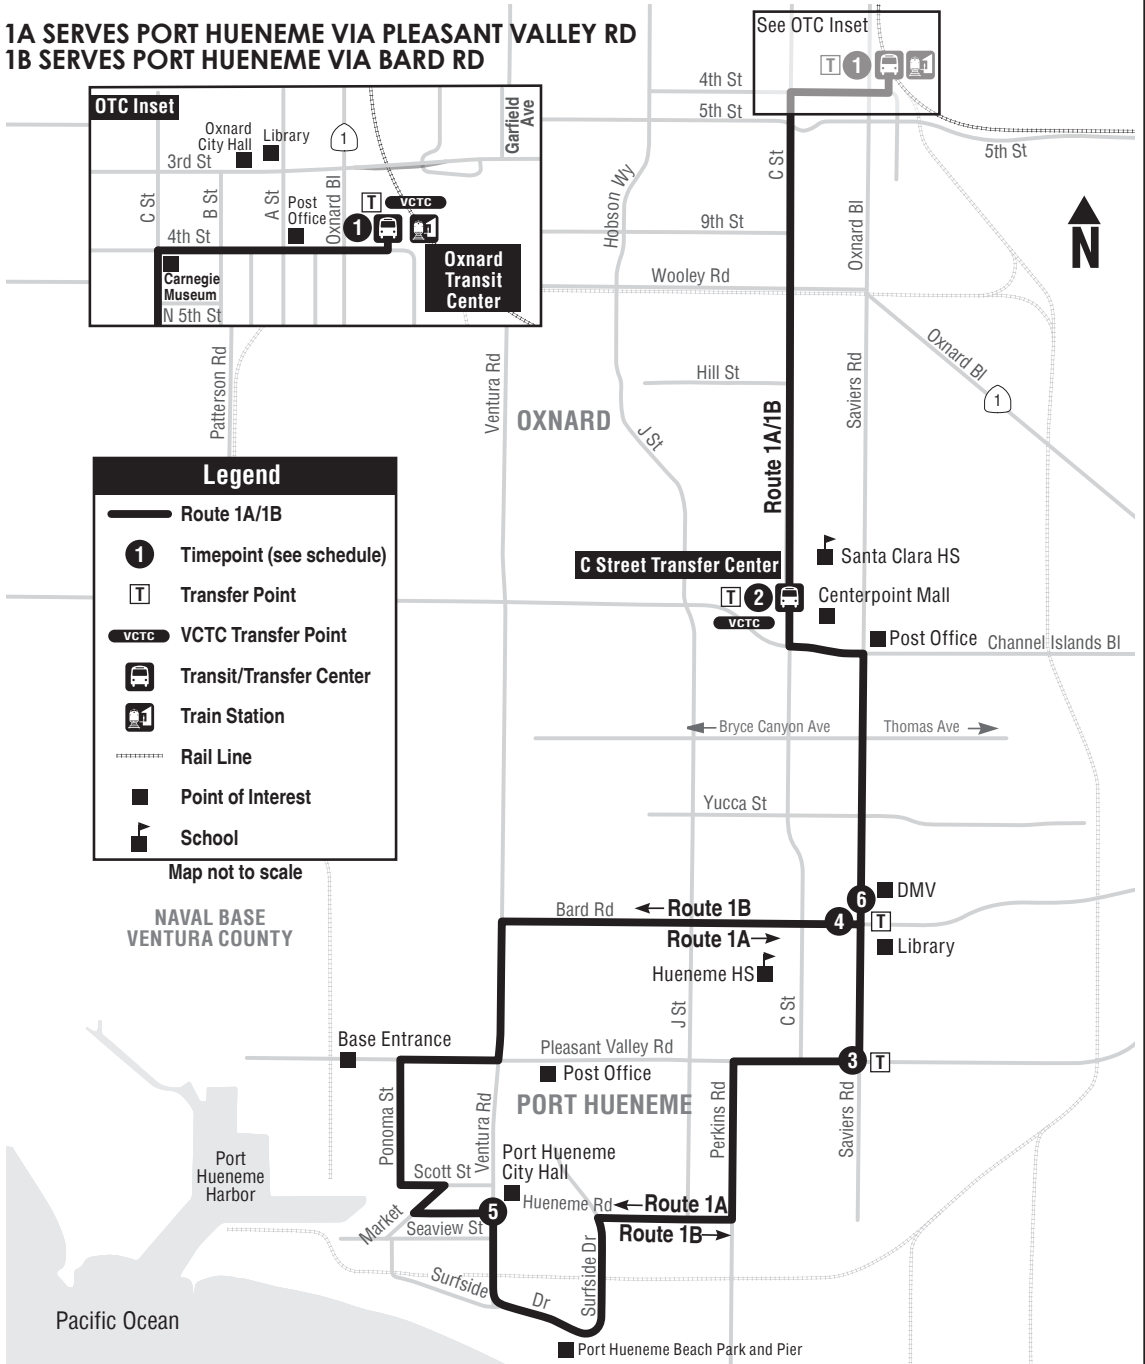

# 1 PORT HUENEME - OXNARD TRANSIT CENTER

**1A SERVES PORT HUENEME VIA PLEASANT VALLEY RD**  
**1B SERVES PORT HUENEME VIA BARD RD**

**Legend**

- Route 1A/1B
- Timepoint (see schedule)
- Transfer Point
- VCTC Transfer Point
- Transit/Transfer Center
- Train Station
- Rail Line
- Point of Interest
- School

Map not to scale

**NAVAL BASE VENTURA COUNTY**

**ROUTE 1**

# 1 PORT HUENEME - OXNARD TRANSIT CENTER

MONDAY - FRIDAY  
LUNES - VIERNES

1 OTC
2 C STREET TRANSFER CENTER
3 1A SAVIERS AT PLEASANT VALLEY
4 1B BARD AT SAVIERS
5 HUENEME AT VENTURA RD
6 SAVIERS AT BARD
2 C STREET TRANSFER CENTER
1 OTC

- Hueneme Rd..... Surfside  
 Hueneme..... J St  
 Perkins..... Hueneme  
 Perkins..... Clara  
 Perkins..... Pleasant Valley  
 Pleasant Valley..... C St  
 Saviers..... Pleasant Valley
- 6 Saviers..... Bard**  
 Saviers..... Yucca  
 Saviers..... Bryce Canyon  
 Channel Islands..... C St
- 2 C St Transfer Ctr..... Centerpoint Mall**  
 C St..... Hemlock  
 C St..... Elm  
 C St..... Hill  
 C St..... 9th St  
 C St..... 7th St  
 C St..... 5th St  
 4th St..... B St
- 1 OTC ..... 4th St**