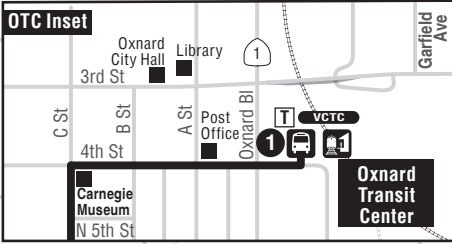

# 1 PORT HUENEME - OXNARD TRANSIT CENTER

**1A SERVES PORT HUENEME VIA PLEASANT VALLEY RD**  
**1B SERVES PORT HUENEME VIA BARD RD**

**Legend**

- Route 1A/1B
- Timepoint (see schedule)
- Transfer Point
- VCTC Transfer Point
- Transit/Transfer Center
- Train Station
- Rail Line
- Point of Interest
- School

Map not to scale

**NAVAL BASE VENTURA COUNTY**

**ROUTE 1**

# 1 PORT HUENEME - OXNARD TRANSIT CENTER

MONDAY - FRIDAY  
LUNES - VIERNES

1 OTC
2 C STREET TRANSFER CENTER
3 1A SAVIERS AT PLEASANT VALLEY
4 1B BARD AT SAVIERS
5 HUENEME AT VENTURA RD
6 SAVIERS AT BARD
2 C STREET TRANSFER CENTER
1 OTC

- Hueneme Rd..... Surfside  
 Hueneme..... J St  
 Perkins..... Hueneme  
 Perkins..... Clara  
 Perkins..... Pleasant Valley  
 Pleasant Valley..... C St  
 Saviers..... Pleasant Valley
- 6 Saviers..... Bard**  
 Saviers..... Yucca  
 Saviers..... Bryce Canyon  
 Channel Islands..... C St
- 2 C St Transfer Ctr..... Centerpoint Mall**  
 C St..... Hemlock  
 C St..... Elm  
 C St..... Hill  
 C St..... 9th St  
 C St..... 7th St  
 C St..... 5th St  
 4th St..... B St
- 1 OTC ..... 4th St**