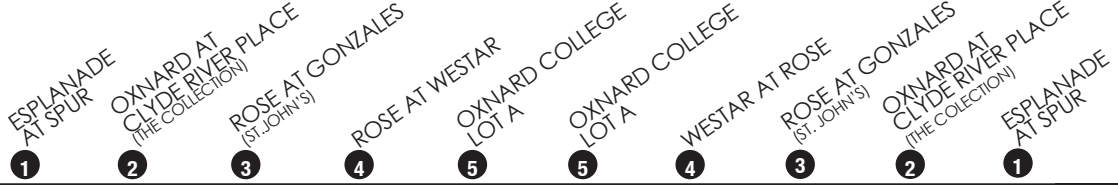

17 ESPLANADE - OXNARD COLLEGE

SATURDAY-SUNDAY
SABADO-DOMINGO

Southbound to Oxnard College					Northbound to Esplanade				
7:15 AM	7:20	7:31	7:39	7:46	7:50	7:57	8:06	8:18	8:23
8:19	8:24	8:35	8:43	8:50	8:55	9:02	9:11	9:23	9:28
9:15	9:20	9:31	9:39	9:46	9:50	9:57	10:06	10:18	10:23
10:18	10:23	10:35	10:43	10:50	10:55	11:02	11:12	11:27	11:32
11:18	11:23	11:35	11:43	11:51	11:55	12:02 PM	12:12	12:27	12:32
12:18	12:23	12:35	12:43	12:50	12:55	1:02	1:12	1:27	1:32
1:13	1:18	1:36	1:44	1:51	1:55	2:02	2:12	2:27	2:32
2:18	2:23	2:35	2:43	2:50	2:55	3:02	3:12	3:27	3:32
3:18	3:23	3:35	3:43	3:50	3:55	4:02	4:12	4:27	4:32
4:18	4:23	4:35	4:43	4:50	4:55	5:02	5:11	5:26	5:31
5:18	5:23	5:35	5:43	5:50	5:55	6:02	6:11	6:26	6:31
6:18	6:23	6:35	6:43	6:50	6:55	7:02	7:11	7:24	7:29
7:18	7:23	7:35	7:43	7:50	7:55	8:02	8:11	8:24	8:29*

Interlined Route - All Trips Become Route 23 SB
Ruta Interlineada - Viajes se Convirtien
en Ruta 23 Sur

*THESE TRIPS ARE NOT INTERLINED.
*ESTOS VIAJES NO ESTAN INTERLINEADOS

ROUTE 17