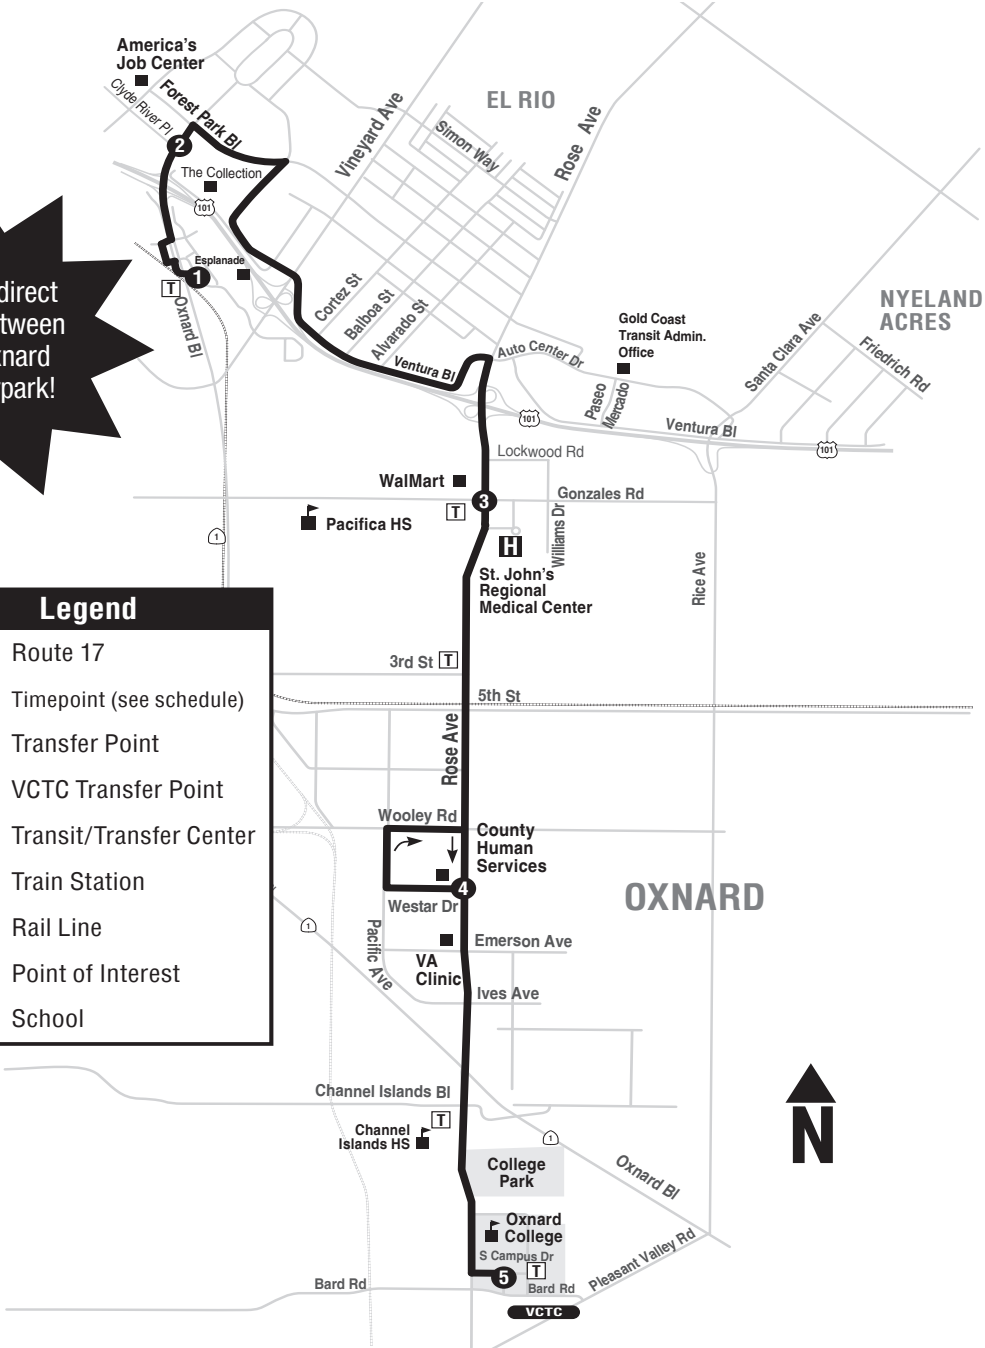

17 ESPLANADE - OXNARD COLLEGE

Provides direct service between South Oxnard and Riverpark!

Legend

-  Route 17
-  Timepoint (see schedule)
-  Transfer Point
-  VCTC Transfer Point
-  Transit/Transfer Center
-  Train Station
-  Rail Line
-  Point of Interest
-  School

- | | |
|--|---|
| <p>1 Esplanade Spur
 Spur Wagon Wheel</p> <p>2 Oxnard Blvd...... Clyde River (The Collection)
 Forest Park Riverpark Blvd
 Riverpark Blvd American River
 Riverpark Blvd Vineyard
 Ventura Blvd.....Financial Square
 Rose.....Ventura Blvd
 Rose.....Lockwood</p> <p>3 Rose.....Gonzales (St.John's)
 Rose.....Socorro
 Rose.....Camino Del Sol
 Rose.....Santa Lucia
 Rose.....Wooley</p> | <p>4 Rose Westar
 Rose.....Emerson
 Rose.....Channel Islands
 Rose.....Raiders Way
 Rose.....N.Campus</p> <p>5 Oxnard College - Lot B (M-F/Lun-Vie)
 Oxnard College - Lot A (Sat-Sun/Sab-Dom)</p> |
|--|---|