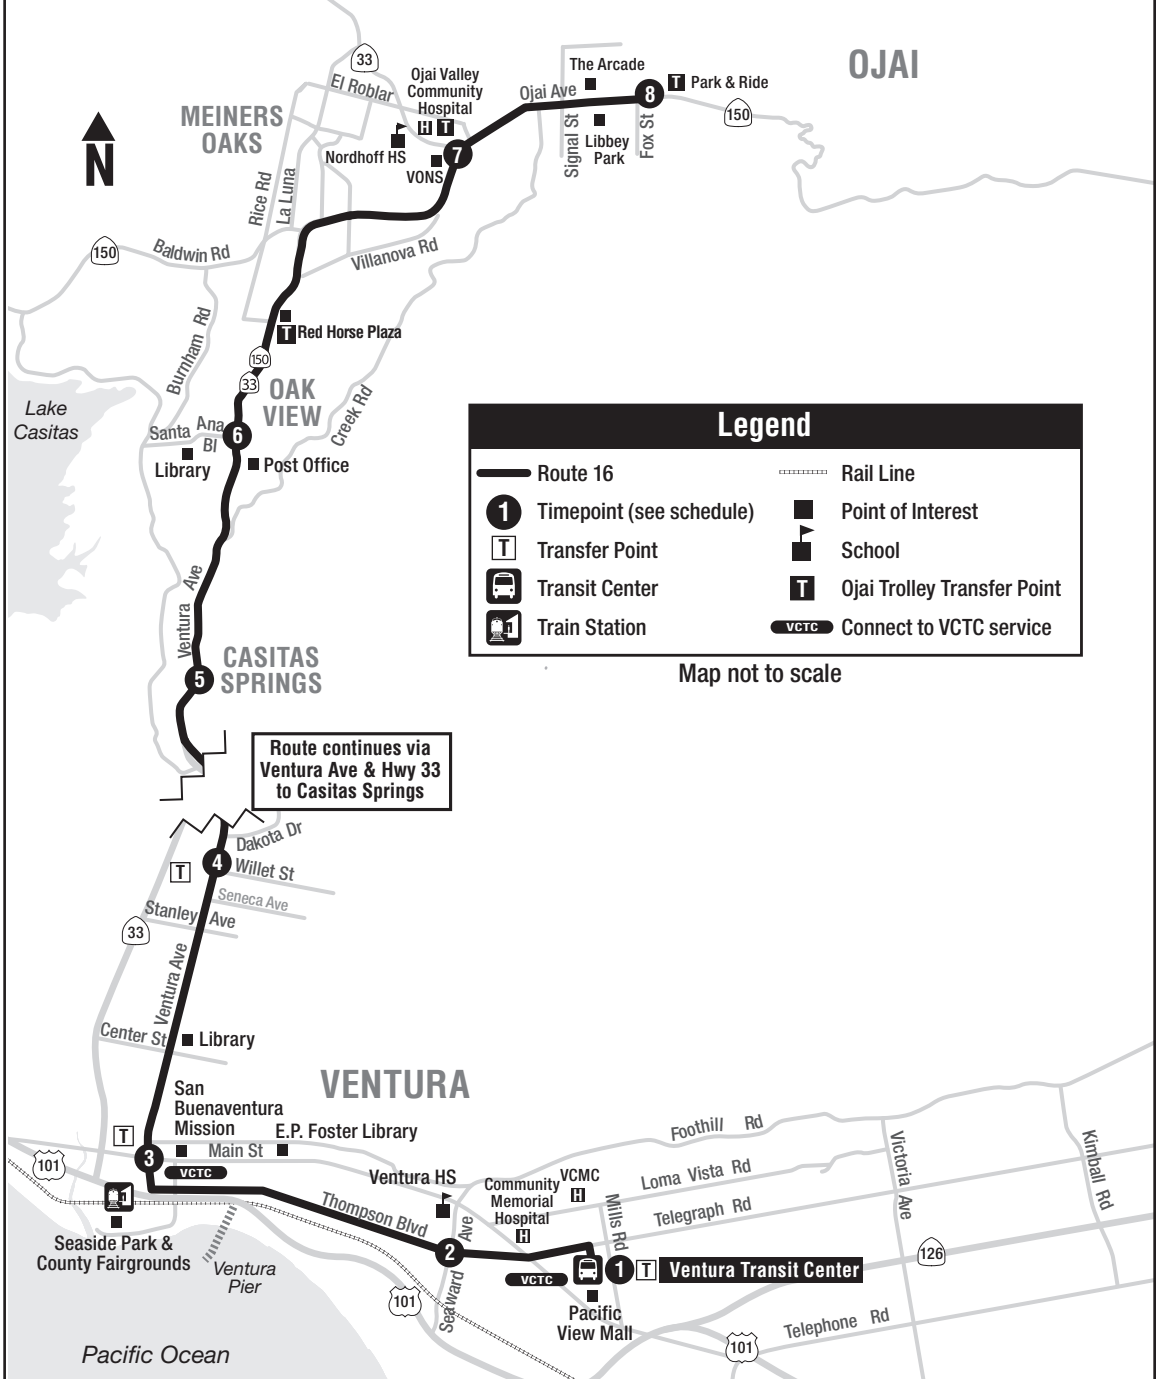

16 DOWNTOWN OJAI - PACIFIC VIEW MALL

Legend	
	Route 16
	Rail Line
	Timepoint (see schedule)
	Transfer Point
	Transit Center
	Train Station
	Point of Interest
	School
	Ojai Trolley Transfer Point
	Connect to VCTC service

Map not to scale

Route continues via Ventura Ave & Hwy 33 to Casitas Springs

16 NORTHBOUND - NORTE

DAILY
DIARIO

1 VTC (PACIFIC VIEW MALL)	2 THOMPSON AT SEAWARD	3 VENTURA AVE AT MAIN	4 VENTURA AVE AT WILLET	5 HWY 33 AT CASTAS MARKET	6 HWY 33 AT SANTA ANA - OJAI	7 HWY 33 AT HWY 150 (VONS)	8 OJAI PARK & RIDE
---	---	---	---	•5:15 AM	•5:22	•5:29	•5:35
---	---	---	---	•5:45	•5:52	•5:59	•6:05
6:05	6:11	6:19	6:27	6:38	6:45	6:54	7:00
7:05	7:12	7:21	7:29	7:40	7:47	7:57	8:04
8:05	8:12	8:22	8:30	8:41	8:48	8:58	9:05
9:05	9:12	9:22	9:30	9:41	9:48	9:58	10:05
10:00	10:09	10:19	10:27	10:38	10:45	10:55	11:03
11:00	11:08	11:19	11:27	11:38	11:45	11:55	12:02 PM
12:00	12:08	12:19	12:28	12:39	12:46	12:56	1:03
1:00	1:08	1:19	1:28	1:39	1:46	1:56	2:03
2:00	2:08	2:19	2:28	2:39	2:46	2:56	3:03
3:00	3:08	3:19	3:28	3:39	3:46	3:56	4:03
3:55	4:03	4:14	4:23	4:34	4:41	4:51	4:58
4:55	5:03	5:14	5:23	5:34	5:41	5:51	5:58
5:55	6:03	6:14	6:23	6:34	6:41	6:51	6:57
6:55	7:02	7:11	7:19	7:30	7:37	7:46	7:52

• MONDAY- FRIDAY ONLY
• LUNES - VIERNES SOLAMENTE

16 NORTHBOUND STOPS - PARADAS HACIA EL NORTE

1 **VTC**..... **Pacific View Mall**

Telegraph..... St. Bonaventure

Thompson..... Borchard

2 **Thompson** **Seaward**

- Ventura Ave Shell Rd
- 4 Ventura Ave** **Willet**
 Ventura Ave Seneca
 Ventura Ave Barry
 Ventura Ave DeAnza
 Ventura Ave James
 Ventura Ave Pleasant Place
 Ventura Ave Vince
 Ventura Ave Warner
 Ventura Ave Ramona
 Ventura Ave Center
 Ventura Ave Park Row
 Ventura Ave Fix Way
- 3 Ventura Ave** **Main**
 Thompson Figueroa
 Thompson Oak
 Thompson Chestnut
 Thompson Kalorama
 Thompson San Jon
 Thompson Hurst
- 2 Thompson** **Seaward**
 Thompson Borchard
 Telegraph Emma (St. Bonaventure)
- 1 VTC** **Pacific View Mall**