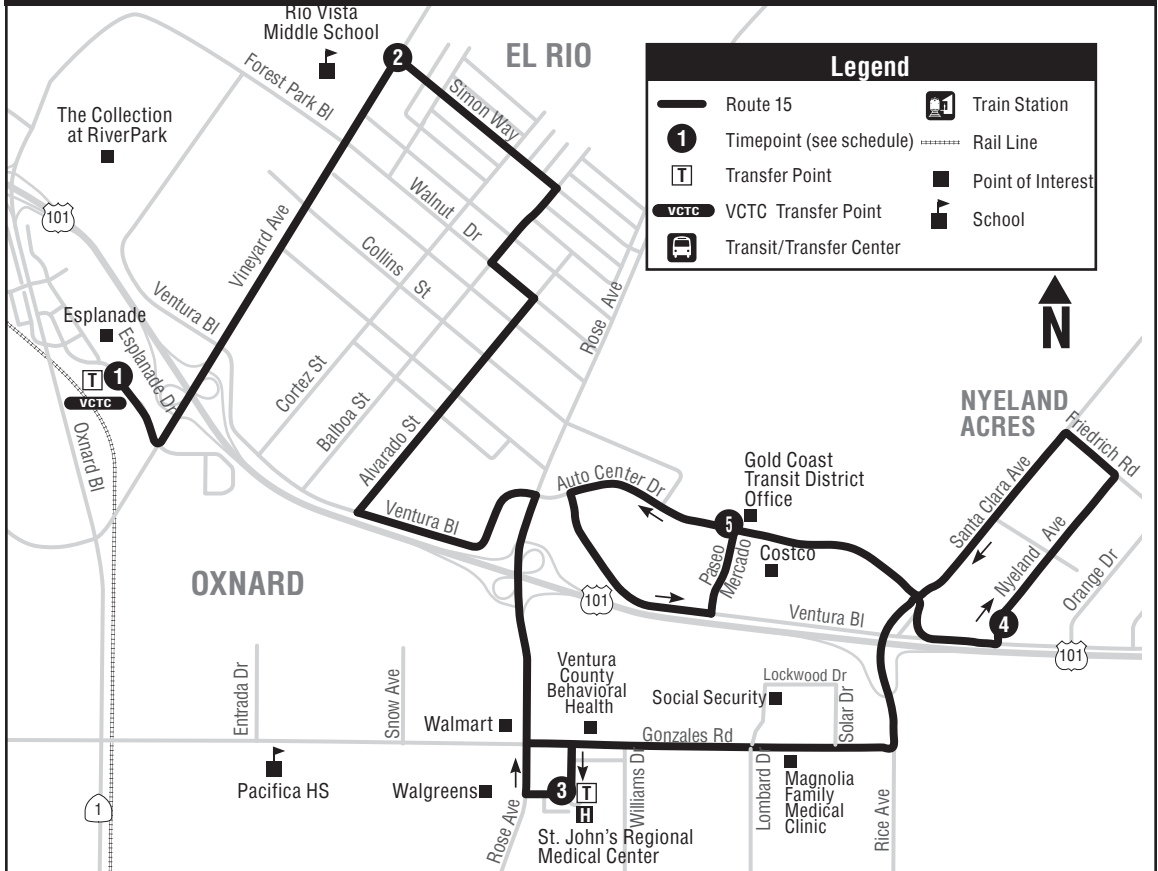

15 ESPLANADE - EL RIO - ST. JOHN'S MEDICAL CENTER

ESPLANADE AT SPUR **1**
 VINEYARD AT SIMON WAY **2**
 ST. JOHN'S HOSPITAL (PARKING LOT) **3**
 NYELAND AT VENTURA BLVD **4**
 AUTO CENTER AT PASEO MERCADO **5**
 AUTO CENTER AT PASEO MERCADO **5**
 NYELAND AT VENTURA BLVD **4**
 ST. JOHN'S HOSPITAL (PARKING LOT) **3**
 SIMON WAY AT VINEYARD **2**
 ESPLANADE AT SPUR **1**

15 EASTBOUND STOPS - PARADAS HACIA EL ESTE

- 1 Esplanade Spur**
 Esplanade Shopping Center (Food 4 Less)
 Vineyard Olive
 Vineyard Collins
- 2 Vineyard Simon Way**
 Simon Way Cortez
 Balboa Salem
 Walnut Balboa
 Alvarado Walnut
 Alvarado Collins
 Alvarado Ventura Blvd
 Rose Ventura Blvd
 Rose Lockwood
 Gonzales Rose

15 WESTBOUND STOPS - PARADAS HACIA EL OESTE

- 5 Auto Center Dr Paseo Mercado**
 Ventura Blvd (Guitar Center)
 Paseo Mercado (Costco)
- 4 Nyeland Ventura Blvd**
 Nyeland Eucalyptus
 Friedrich Nyeland
 Santa Clara Auto Center Dr
 Gonzales Solar
 Gonzales Outlet Center Dr
 Gonzales Williams
- 3 St. John's Hospital (Parking Lot)**
 Rose Hospital Exit
 Rose Lockwood
 Ventura Blvd Rose
 Ventura Blvd Royal Duke MHP
 Alvarado Ventura
 Alvarado Collins
 Alvarado Walnut
 Walnut Balboa
 Balboa Salem
 Simon Way Cortez

- 2 Simon Way Vineyard**
 Vineyard Collins
 Vineyard Olive
 Esplanade Shopping Center (Food 4 Less)
 Esplanade Spur Dr
 Spur Dr Wagon Wheel
 Spur Dr Wagon Wheel
- 1 Esplanade Spur Dr**