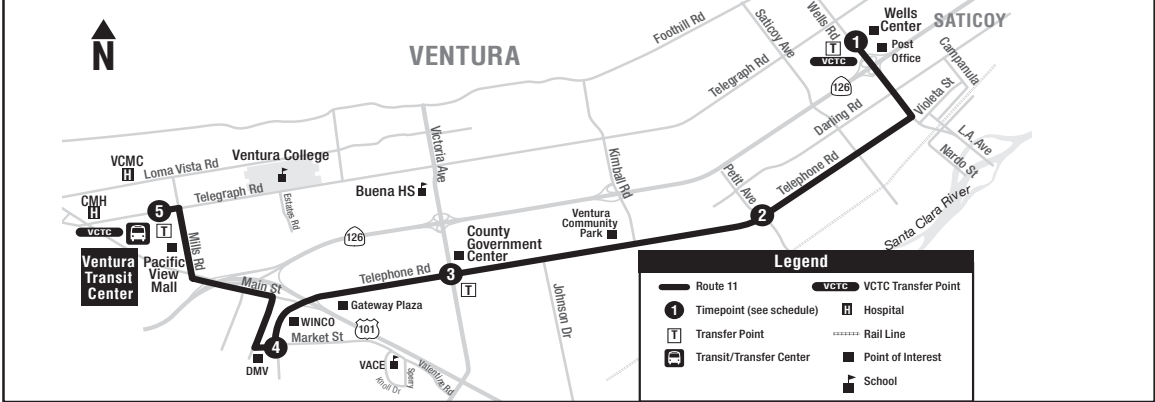

# 11 PACIFIC VIEW MALL - TELEPHONE - WELLS CTR

MONDAY-FRIDAY  
LUNES-VIERNES

- 1  
WELLS CENTER
- 2  
TELEPHONE AT PETIT
- 3  
TELEPHONE AT VICTORIA
- 4  
TELEPHONE AT MARKET
- 5  
ARRIVE AT VTC (PACIFIC VIEW MALL)
- 5  
DEPART VTC (PACIFIC VIEW MALL)
- 4  
TELEPHONE AT MARKET
- 3  
TELEPHONE AT VICTORIA
- 2  
TELEPHONE AT PETIT
- 1  
WELLS CENTER

## Westbound to VTC

## Eastbound to Wells Center

6:00 AM	6:07	6:14	6:22	6:32	6:40	6:50	6:57	7:04	7:11
6:40	6:47	6:54	7:02	7:12	7:20	7:30	7:37	7:44	7:51
7:20	7:29	7:37	7:45	7:56	8:00	8:10	8:17	8:24	8:31
8:00	8:09	8:17	8:25	8:36	8:40	8:50	8:58	9:05	9:13
8:40	8:49	8:57	9:05	9:16	9:20	9:31	9:39	9:46	9:54
9:20	9:28	9:36	9:44	9:55	10:00	10:11	10:19	10:26	10:34
9:45	9:53	10:01	10:09	10:20	10:30	10:41	10:49	10:56	11:04
10:10	10:18	10:26	10:34	10:45	10:55	11:06	11:15	11:22	11:30
10:40	10:48	10:56	11:05	11:16	11:25	11:36	11:45	11:52	12:00 PM
11:10	11:18	11:26	11:35	11:46	11:55	12:07	12:16	12:23	12:31
11:40	11:48	11:56	12:05	12:16	12:25	12:37	12:51	12:58	1:06
12:10	12:18	12:26	12:35	12:46	12:55	1:07	1:16	1:23	1:31
12:40	12:48	12:56	1:05	1:16	1:25	1:37	1:46	1:53	2:02
1:10	1:18	1:26	1:35	1:46	1:55	2:07	2:16	2:23	2:32
1:40	1:48	1:56	2:05	2:16	2:25	2:37	2:46	2:53	3:02
2:10	2:18	2:26	2:35	2:46	2:55	3:07	3:16	3:23	3:32
2:40	2:48	2:56	3:05	3:16	3:25	3:37	3:46	3:53	4:02
3:10	3:18	3:26	3:35	3:46	3:55	4:07	4:16	4:23	4:32
3:40	3:48	3:56	4:05	4:16	4:25	4:37	4:46	4:53	5:02
4:10	4:18	4:26	4:35	4:46	4:55	5:07	5:15	5:22	5:31
4:40	4:47	4:55	5:03	5:13	5:25	5:36	5:44	5:51	6:00
5:10	5:17	5:25	5:33	5:43	5:55	6:06	6:14	6:21	6:29
5:40	5:47	5:55	6:03	6:13	6:25	6:35	6:43	6:50	6:58
6:05	6:12	6:20	6:28	6:38	6:50	7:00	7:08	7:15	7:23
6:35	6:42	6:50	6:58	7:08	7:20	7:30	7:38	7:45	7:53
7:05	7:12	7:20	7:28	7:38	7:50	8:00	8:08	8:15	8:22
7:30	7:37	7:44	7:52	8:02	8:15	8:25	8:33	8:40	8:47
8:00	8:07	8:14	8:22	8:32	8:40	8:50	8:58	9:05	9:12

### 5 VTC.....Pacific View Mall

Mills ..... Maple

Main ..... Mills

Main ..... Donlon (Target)

Market ..... Donlon