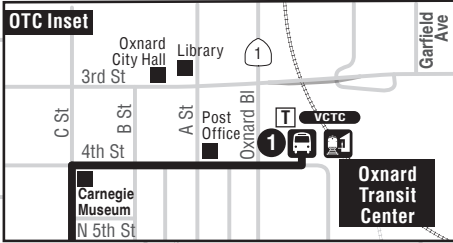

1 PORT HUENEME - OXNARD TRANSIT CENTER

1A SERVES PORT HUENEME VIA PLEASANT VALLEY RD
 1B SERVES PORT HUENEME VIA BARD RD

Legend

- Route 1A/1B
- Timepoint (see schedule)
- Transfer Point
- VCTC Transfer Point
- Transit/Transfer Center
- Train Station
- Rail Line
- Point of Interest
- School

- Hueneme Rd..... Surfside
- Hueneme..... J St
- Perkins..... Hueneme
- Perkins..... Clara
- Perkins..... Pleasant Valley
- Pleasant Valley..... C St
- Saviers..... Pleasant Valley
- 6 Saviers..... Bard**
 - Saviers..... Yucca
 - Saviers..... Bryce Canyon
 - Channel Islands..... C St
- 2 C Street Transfer Center**
 - C St..... Hemlock
 - C St..... Elm
 - C St..... Hill
 - C St..... 9th St
 - C St..... 7th St
 - C St..... 5th St
 - 4th St..... B St
- 1 Oxnard Transit Center (OTC)**