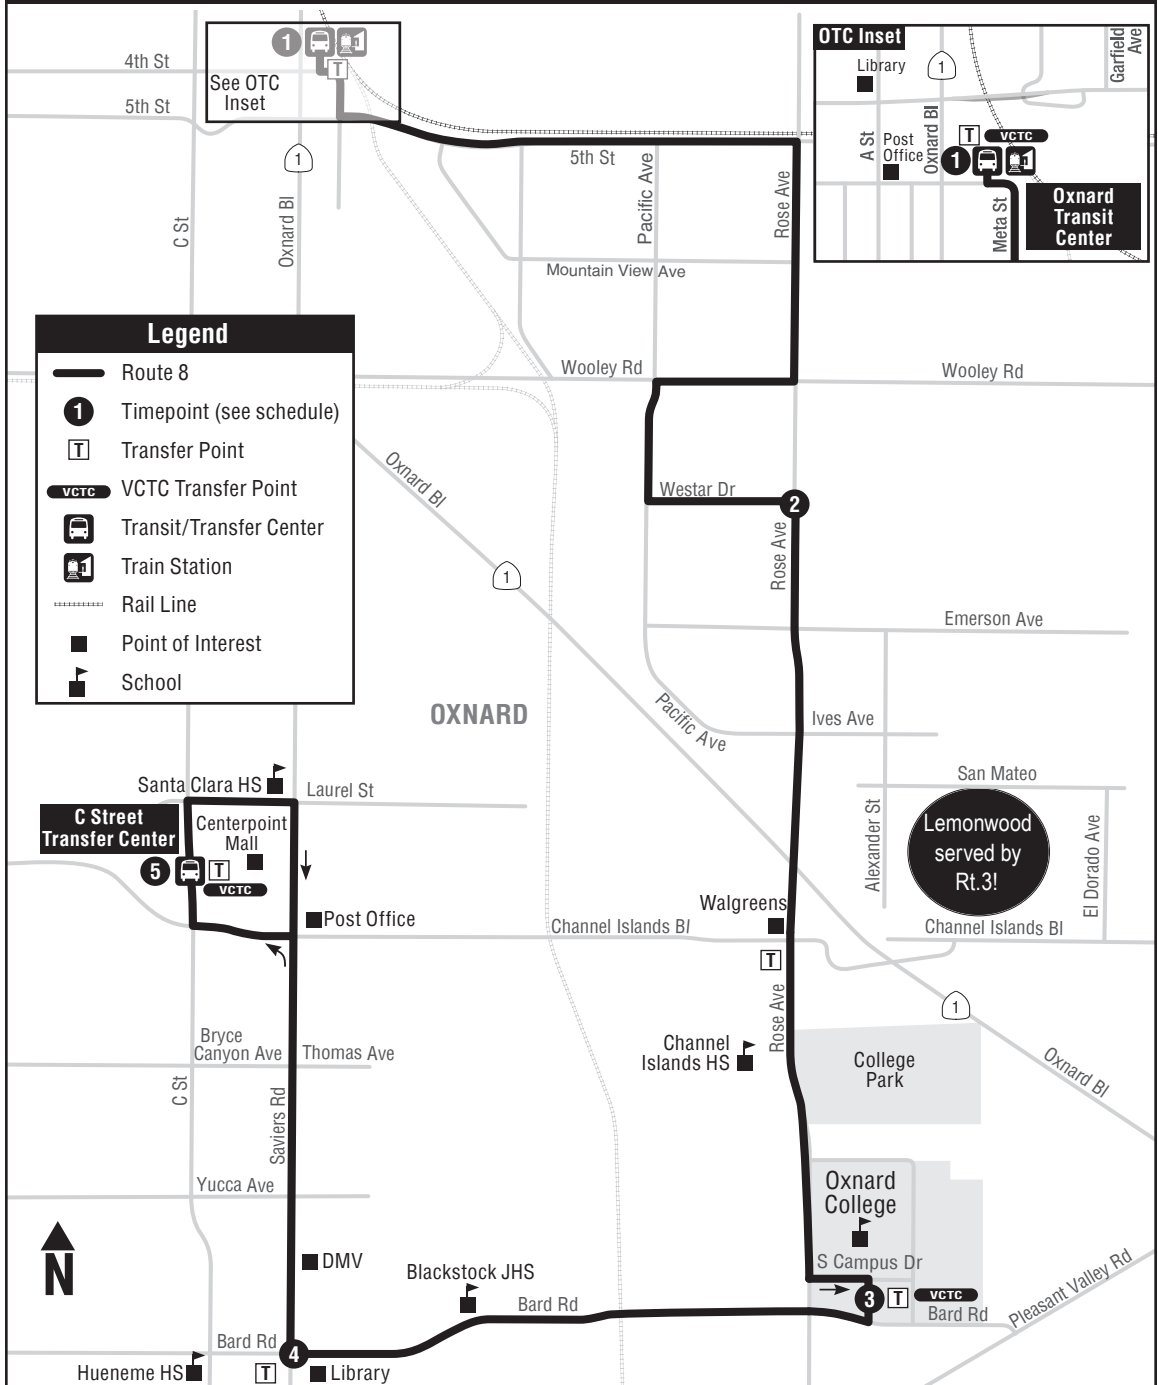

8 OTC - OXNARD COLLEGE - CENTERPOINT MALL

ROUTE 8

8 OTC - OXNARD COLLEGE - CENTERPOINT MALL

MONDAY - FRIDAY
LUNES - VIERNES

OXNARD TRANSIT CENTER 1	WESTAR & ROSE 2	OXNARD COLLEGE LOT A 3	SAVIERS & BARD 4	C STREET TRANSFER CENTER ARRIVE 5	C STREET TRANSFER CENTER DEPART 5	BARD & SAVIERS 4	OXNARD COLLEGE LOT B 3	WESTAR & ROSE 2	OXNARD TRANSIT CENTER 1	INTERLINKED ROUTE/ RUTA INTERLINEADA
SOUTHBOUND TO C STREET TRANSFER CENTER					NORTHBOUND TO OXNARD TRANSIT CENTER					
6:35	6:44	6:50	6:55	7:01	6:35 AM 7:10	6:40 7:16	6:44 7:20	6:50 7:28	7:00 7:38	To Route 2
7:15	7:24	7:30	7:35	7:41	7:55	8:02	8:07	8:15	8:25	To Route 2
8:10	8:19	8:26	8:32	8:39	8:45	8:51	8:56	9:04	9:14	To Route 2
8:55	9:03	9:10	9:15	9:22	9:30	9:36	9:41	9:49	9:59	To Route 2
9:40	9:48	9:55	10:00	10:07	10:15	10:21	10:26	10:34	10:44	To Route 2
10:25	10:34	10:41	10:46	10:53	11:00	11:07	11:12	11:19	11:29	To Route 2
11:15	11:24	11:31	11:36	11:43	11:50	11:57	12:02 PM	12:09	12:19	To Route 2
12:00	12:09	12:16	12:21	12:28	12:35	12:42	12:47	12:54	1:04	To Route 2
12:45	12:54	1:01	1:06	1:13	1:20	1:27	1:32	1:39	1:49	To Route 2
1:30	1:39	1:46	1:51	1:58	2:05	2:12	2:17	2:25	2:36	To Route 2
2:15	2:24	2:31	2:36	2:43	2:50	2:57	3:02	3:10	3:21	To Route 2
3:00	3:12	3:19	3:24	3:31	3:40	3:47	3:52	4:00	4:11	To Route 2
3:50	4:02	4:09	4:14	4:22	4:30	4:37	4:42	4:49	5:00	To Route 2
4:35	4:46	4:53	4:58	5:06	5:15	5:22	5:27	5:34	5:45	To Route 2
5:20	5:31	5:37	5:42	5:50	6:00	6:07	6:12	6:19	6:30	To Route 2
6:10	6:19	6:25	6:30	6:36	6:45	6:51	6:56	7:02	7:12	To Route 2
6:55	7:04	7:10	7:15	7:21	7:30	7:36	7:41	7:47	7:56	----