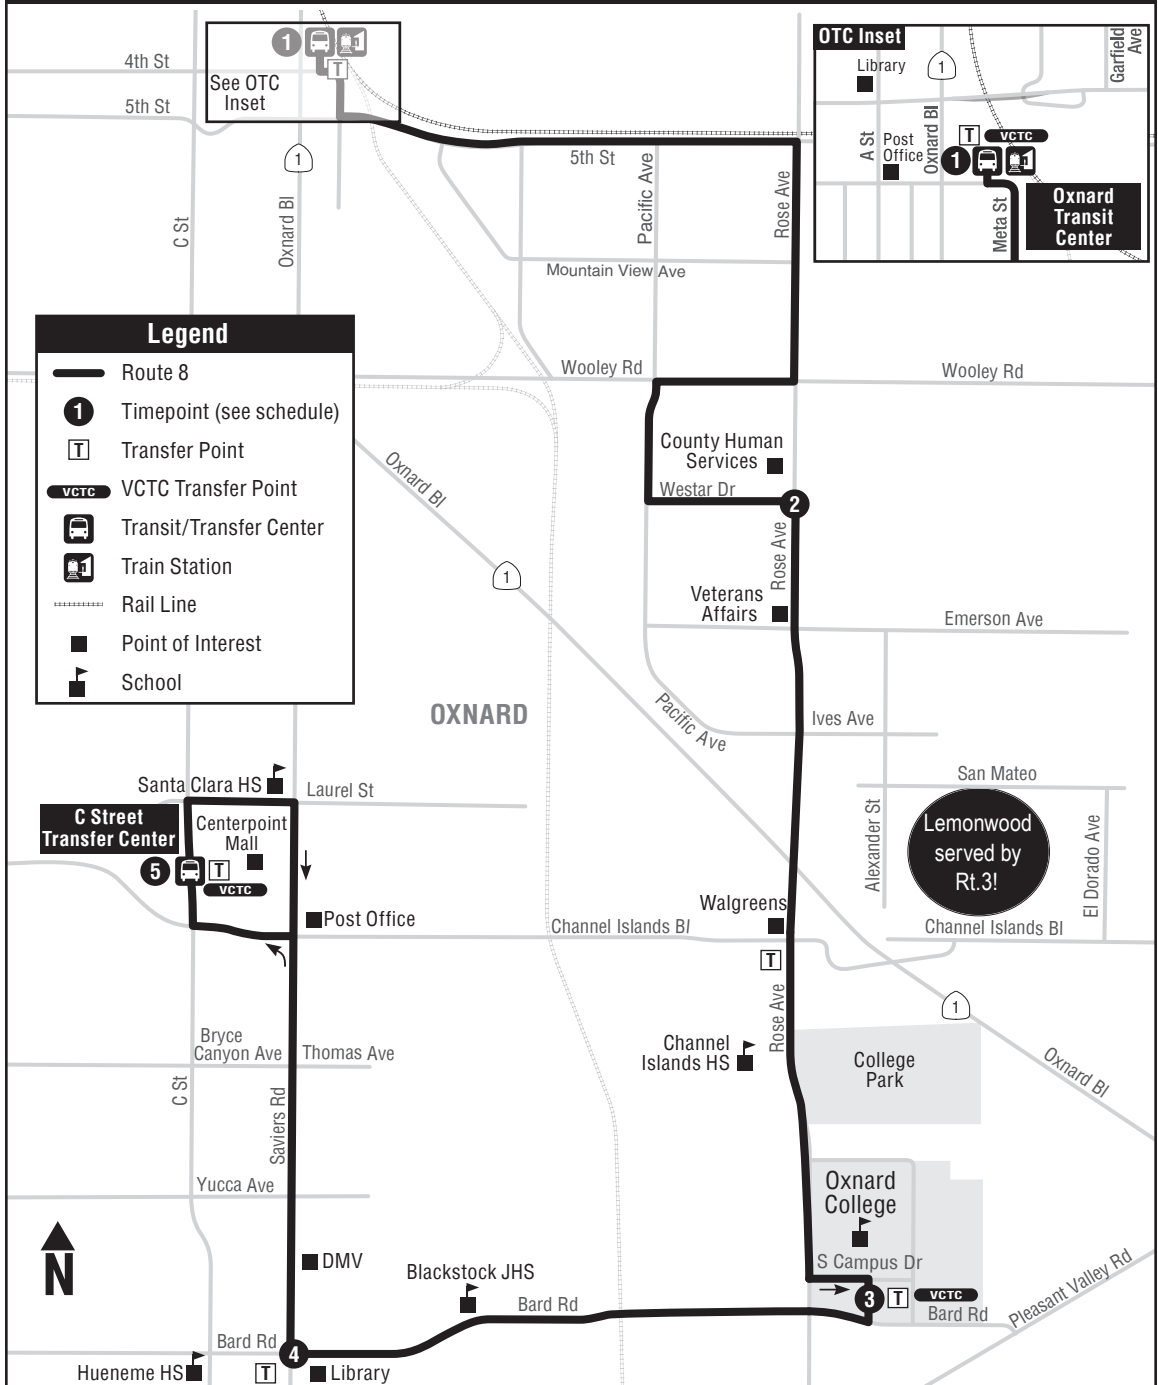

8 OTC - OXNARD COLLEGE - CENTERPOINT MALL

ROUTE 8

8 OTC - OXNARD COLLEGE - CENTERPOINT MALL

DAILY
DIARIO

OXNARD TRANSIT CENTER 1	WESTAR & ROSE 2	OXNARD COLLEGE LOT A 3	SAVIERS & BARD 4	C STREET TRANSFER CENTER ARRIVE 5	C STREET TRANSFER CENTER DEPART 5	BARD & SAVIERS 4	OXNARD COLLEGE LOT B 3	WESTAR & ROSE 2	OXNARD TRANSIT CENTER 1	INTERLINED ROUTE/ RUTA INTERLINEADA
SOUTHBOUND TO C STREET TRANSFER CENTER					NORTHBOUND TO OXNARD TRANSIT CENTER					
---	---	---	---	---	6:35 AM	6:40	6:44	6:50	7:00	To Route 2
6:35	6:44	6:50	6:55	7:02	7:10	7:16	7:20	7:28	7:38	To Route 2
7:20	7:29	7:36	7:41	7:48	7:55	8:02	8:07	8:15	8:25	To Route 2
8:10	8:19	8:26	8:32	8:39	8:45	8:51	8:56	9:04	9:14	To Route 2
8:55	9:03	9:10	9:15	9:22	9:30	9:36	9:41	9:49	9:59	To Route 2
9:40	9:48	9:55	10:00	10:07	10:15	10:21	10:26	10:34	10:44	To Route 2
10:25	10:34	10:41	10:46	10:53	11:00	11:07	11:12	11:19	11:29	To Route 2
11:15	11:24	11:31	11:36	11:43	11:50	11:57	12:02 PM	12:09	12:19	To Route 2
12:00	12:09	12:16	12:21	12:28	12:35	12:42	12:47	12:54	1:04	To Route 2
12:45	12:54	1:01	1:06	1:13	1:20	1:27	1:32	1:39	1:49	To Route 2
1:30	1:44	1:51	1:56	2:03	2:05	2:12	2:17	2:25	2:36	To Route 2
2:15	2:24	2:31	2:36	2:43	2:50	2:57	3:02	3:10	3:21	To Route 2
3:00	3:12	3:19	3:24	3:31	3:40	3:47	3:52	4:00	4:11	To Route 2
3:50	4:02	4:09	4:14	4:22	4:30	4:37	4:42	4:49	5:00	To Route 2
4:35	4:46	4:53	4:58	5:06	5:15	5:22	5:27	5:34	5:45	To Route 2
5:20	5:31	5:37	5:42	5:50	6:00	6:07	6:12	6:19	6:30	To Route 2
6:10	6:19	6:25	6:30	6:36	6:45	6:51	6:56	7:02	7:12	To Route 2
6:55	7:04	7:10	7:15	7:21	7:30	7:36	7:41	7:47	7:56	---

Saviers..... Yucca
 Saviers..... Bryce Canyon Ave
 Channel Islands Blvd..... C St

5 C Street Transfer Center

8 NORTHBOUND STOPS - PARADAS HACIA EL NORTE

5 C Street Transfer Center

Saviers Laurel
 Saviers Channel Islands Blvd
 Saviers Bryce Canyon
 Saviers Yucca