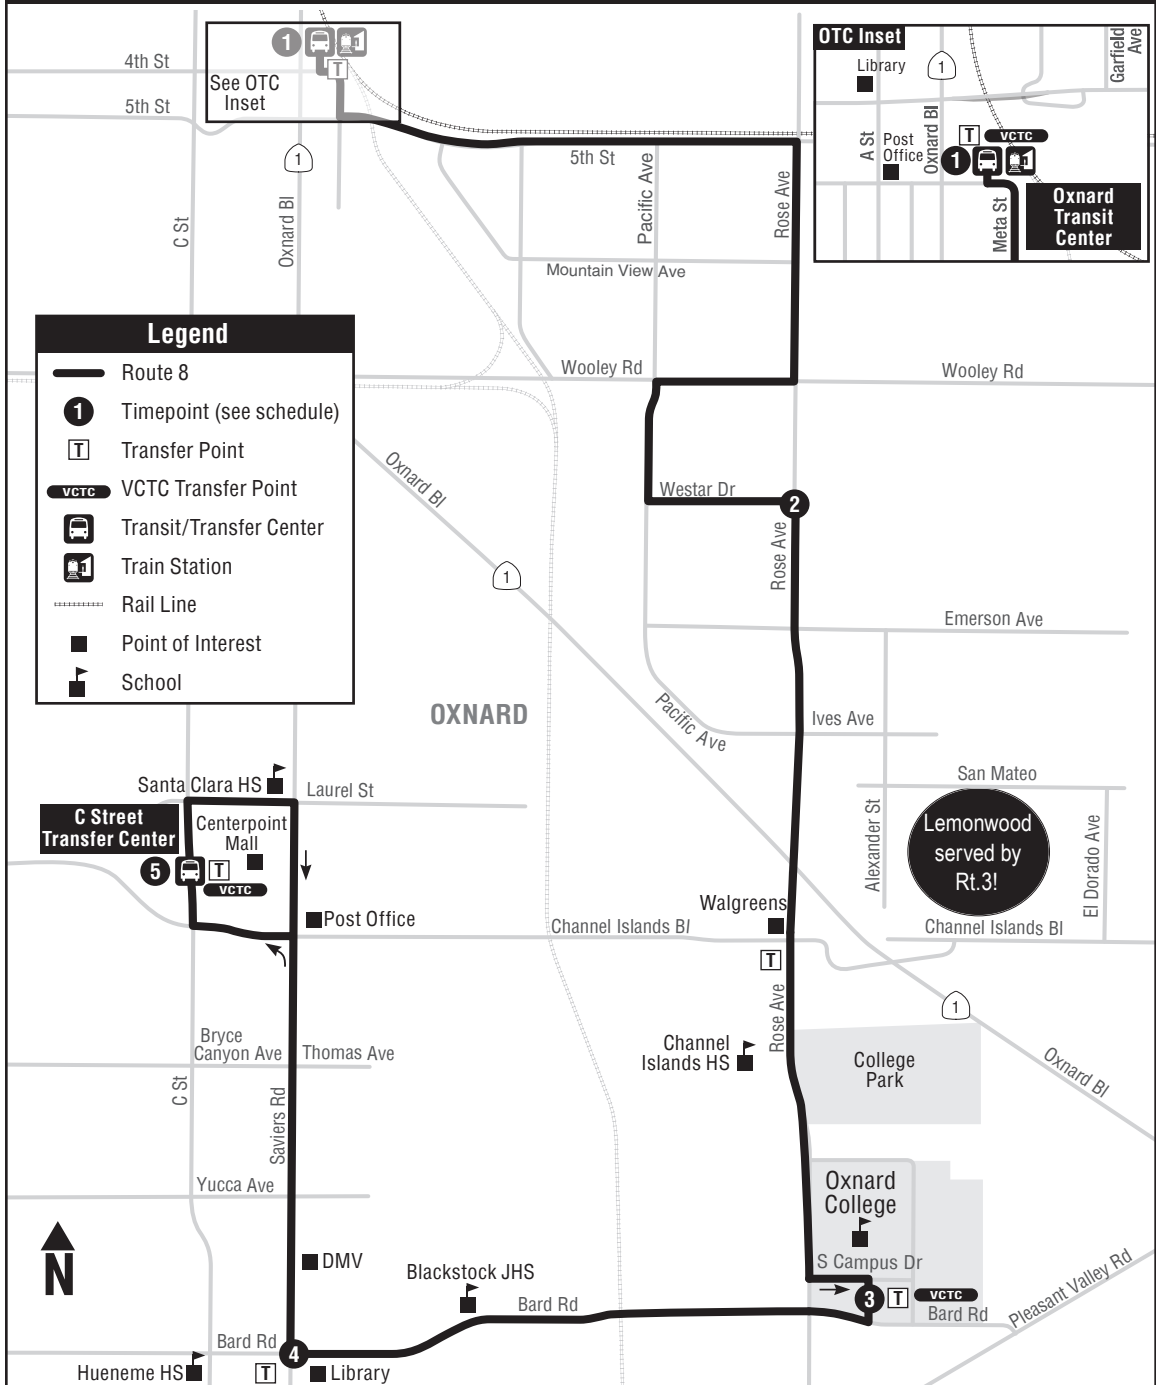

8 OTC - OXNARD COLLEGE - CENTERPOINT MALL

ROUTE 8

8 OTC - OXNARD COLLEGE - CENTERPOINT MALL

DAILY
DIARIO

OXNARD TRANSIT CENTER 1	WESTAR & ROSE 2	OXNARD COLLEGE LOT A 3	SAVIERS & BARD 4	C STREET TRANSFER CENTER ARRIVE 5	C STREET TRANSFER CENTER DEPART 5	BARD & SAVIERS 4	OXNARD COLLEGE LOT B 3	WESTAR & ROSE 2	OXNARD TRANSIT CENTER 1	INTERLINED ROUTE/ RUTA INTERLINEADA
SOUTHBOUND TO C STREET TRANSFER CENTER					NORTHBOUND TO OXNARD TRANSIT CENTER					
6:35	6:44	6:50	6:55	7:01	6:35 AM	6:40	6:44	6:50	7:00	To Route 2
7:20	7:29	7:35	7:40	7:46	7:10	7:16	7:20	7:28	7:38	To Route 2
8:10	8:19	8:26	8:32	8:39	7:55	8:02	8:07	8:15	8:25	To Route 2
8:55	9:03	9:10	9:15	9:22	8:45	8:51	8:56	9:04	9:14	To Route 2
9:40	9:48	9:55	10:00	10:07	9:30	9:36	9:41	9:49	9:59	To Route 2
10:25	10:34	10:41	10:46	10:53	10:15	10:21	10:26	10:34	10:44	To Route 2
11:15	11:24	11:31	11:36	11:43	11:00	11:07	11:12	11:19	11:29	To Route 2
12:00	12:09	12:16	12:21	12:28	11:50	11:57	12:02 PM	12:09	12:19	To Route 2
12:45	12:54	1:01	1:06	1:13	12:35	12:42	12:47	12:54	1:04	To Route 2
1:30	1:39	1:46	1:51	1:58	1:20	1:27	1:32	1:39	1:49	To Route 2
2:15	2:24	2:31	2:36	2:43	2:05	2:12	2:17	2:25	2:36	To Route 2
3:00	3:12	3:19	3:24	3:31	2:50	2:57	3:02	3:10	3:21	To Route 2
3:50	4:02	4:09	4:14	4:22	3:40	3:47	3:52	4:00	4:11	To Route 2
4:35	4:46	4:53	4:58	5:06	4:30	4:37	4:42	4:49	5:00	To Route 2
5:20	5:31	5:37	5:42	5:50	5:15	5:22	5:27	5:34	5:45	To Route 2
6:10	6:19	6:25	6:30	6:36	6:00	6:07	6:12	6:19	6:30	To Route 2
6:55	7:04	7:10	7:15	7:21	6:45	6:51	6:56	7:02	7:12	To Route 2
					7:30	7:36	7:41	7:47	7:56	----

GET BEHIND THE WHEEL OF A GREAT CAREER.

\$2,000 Signing Bonus!

Drive with us.

GCTD.ORG/CAREERS

ROUTE 8

8 SOUTHBOUND STOPS - PARADAS HACIA EL SUR

1 Oxnard Transit Center (OTC)

5th St..... Mountain View
 Wooley..... Telstar
 Pacific..... Titan Place
 Westar..... Pacific Ave