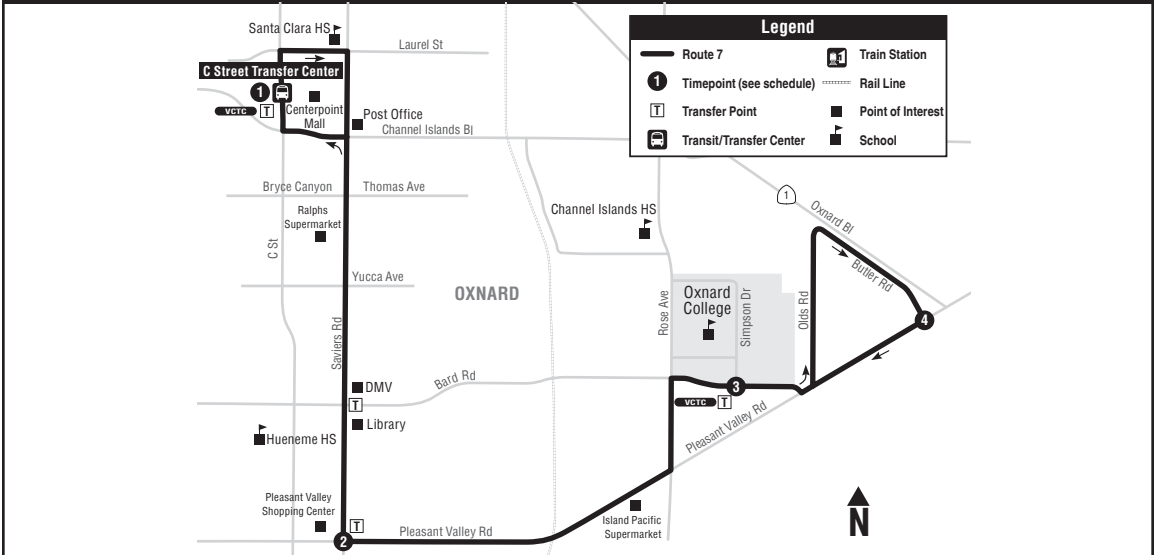

7 OXNARD COLLEGE - CENTERPOINT MALL

7 OXNARD COLLEGE - CENTERPOINT MALL

DAILY
DIARIO

| C STREET TRANSFER CENTER | PLEASANT VALLEY & SAVIERS | OXNARD COLLEGE | BUTLER & PLEASANT VALLEY | OXNARD COLLEGE | SAVIERS & PLEASANT VALLEY | C STREET TRANSFER CENTER |
|--------------------------|---------------------------|----------------|--------------------------|----------------|---------------------------|--------------------------|
| 1 | 2 | 3 | 4 | 3 | 2 | 1 |
| 6:50 AM | 6:57 | 7:02 | 7:07 | 7:10 | 7:16 | 7:23 |
| 7:30 | 7:38 | 7:43 | 7:48 | 7:51 | 7:57 | 8:04 |
| 8:15 | 8:23 | 8:29 | 8:34 | 8:37 | 8:43 | 8:52 |
| 9:00 | 9:08 | 9:14 | 9:19 | 9:22 | 9:28 | 9:37 |
| 9:45 | 9:53 | 9:59 | 10:04 | 10:07 | 10:13 | 10:22 |
| 10:35 | 10:43 | 10:49 | 10:54 | 10:57 | 11:03 | 11:12 |
| 11:20 | 11:30 | 11:36 | 11:41 | 11:44 | 11:50 | 11:59 |
| 12:10 PM | 12:20 | 12:26 | 12:31 | 12:34 | 12:40 | 12:49 |
| 12:55 | 1:05 | 1:11 | 1:16 | 1:19 | 1:25 | 1:34 |
| 1:45 | 1:56 | 2:02 | 2:07 | 2:10 | 2:16 | 2:25 |
| 2:35 | 2:46 | 2:52 | 2:57 | 3:00 | 3:06 | 3:15 |
| 3:25 | 3:35 | 3:41 | 3:46 | 3:49 | 3:55 | 4:04 |
| 4:10 | 4:20 | 4:26 | 4:31 | 4:34 | 4:40 | 4:49 |
| 5:00 | 5:10 | 5:16 | 5:21 | 5:24 | 5:30 | 5:39 |
| 5:45 | 5:53 | 5:58 | 6:03 | 6:06 | 6:12 | 6:21 |
| 6:30 | 6:38 | 6:43 | 6:48 | 6:51 | 6:57 | 7:04 |
| 7:10 | 7:17 | 7:22 | 7:25 | 7:28 | 7:34 | 7:41 |

ROUTE 7

7 BUS STOPS - PARADAS

1 C Street Transfer Center

Saviors Laurel
 Saviers Channel Islands
 Saviers Bryce Canyon
 Saviers Yucca
 Saviers Bard

2 Pleasant Valley Saviers

Pleasant Valley Cloyne
 Pleasant Valley Squires
 Pleasant Valley Terrace
 Pleasant Valley Rose
 Rose Billings

1 C Street Transfer Center

BOLD INDICATES TIMEPOINT

LETRAS MARCADAS INDICAN PUNTOS CLAVES

Linking South and North Oxnard! Provides fast, direct service along Ventura Road.

¡Vinculando el sur y el norte de Oxnard! Brinda un servicio rápido y directo a lo largo de Ventura Road.

ROUTE 7