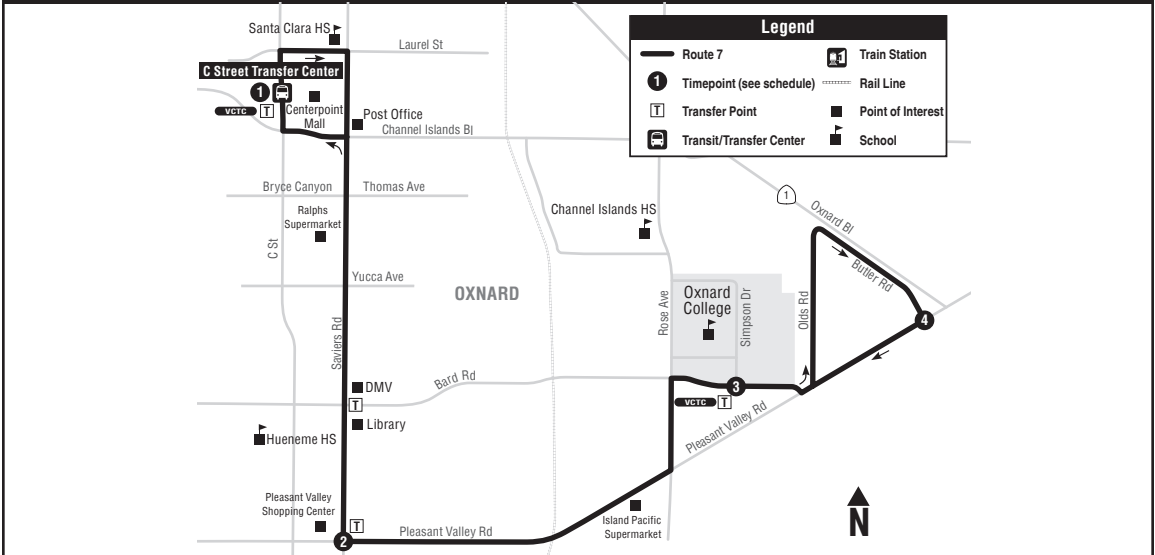

# 7 OXNARD COLLEGE - CENTERPOINT MALL

DAILY  
DIARIO

C STREET TRANSFER CENTER	PLEASANT VALLEY & SAVIERS	OXNARD COLLEGE	BUTLER & PLEASANT VALLEY	OXNARD COLLEGE	SAVIERS & PLEASANT VALLEY	C STREET TRANSFER CENTER
1	2	3	4	3	2	1
6:55 AM	7:02	7:07	7:12	7:15	7:21	7:28
7:35	7:44	7:49	7:54	7:57	8:03	8:12
8:25	8:34	8:40	8:45	8:48	8:54	9:03
9:10	9:18	9:24	9:29	9:32	9:38	9:47
10:00	10:08	10:14	10:19	10:22	10:28	10:37
10:45	10:53	10:59	11:04	11:07	11:13	11:22
11:35	11:45	11:51	11:56	11:59	12:05 PM	12:14
12:25	12:35	12:41	12:46	12:49	12:55	1:04
1:15	1:25	1:31	1:36	1:39	1:45	1:54
2:05	2:15	2:21	2:26	2:29	2:35	2:44
2:55	3:05	3:11	3:16	3:19	3:25	3:34
3:45	3:55	4:01	4:06	4:09	4:15	4:24
4:35	4:45	4:51	4:56	4:59	5:05	5:14
5:25	5:35	5:41	5:46	5:49	5:55	6:04
6:20	6:28	6:33	6:38	6:41	6:47	6:56

### 1 C Street Transfer Center

Saviors ..... Laurel  
 Saviers ..... Channel Islands  
 Saviers ..... Bryce Canyon  
 Saviers ..... Yucca  
 Saviers ..... Bard

### 1 C Street Transfer Center

BOLD INDICATES TIMEPOINT

LETRAS MARCADAS INDICAN PUNTOS CLAVES

Linking South and North Oxnard! Provides fast, direct service along Ventura Road.

*¡Vinculando el sur y el norte de Oxnard! Brinda un servicio rápido y directo a lo largo de Ventura Road.*

ROUTE 7