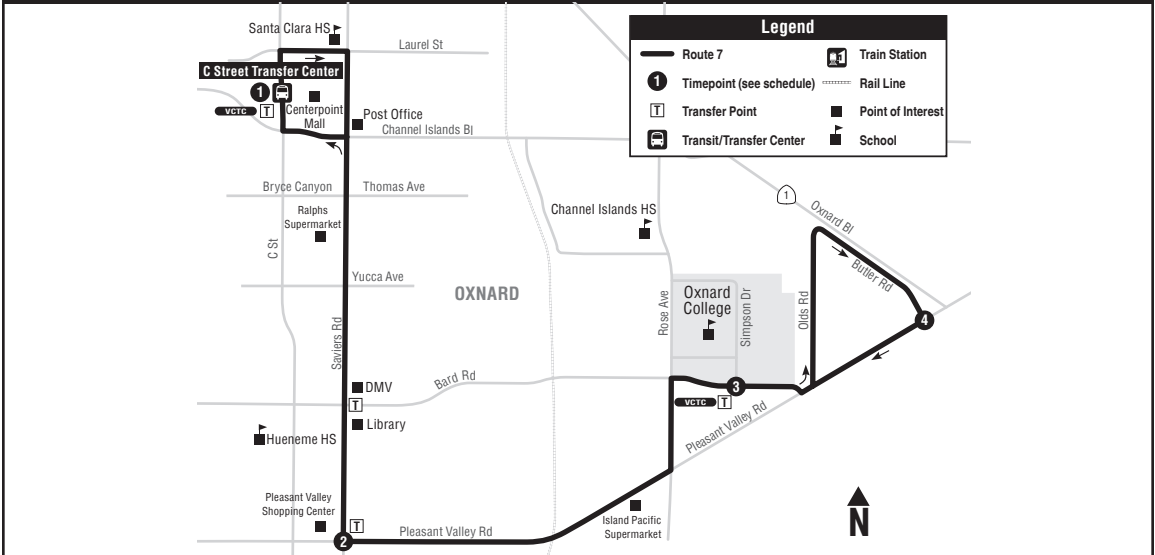

7 OXNARD COLLEGE - CENTERPOINT MALL

Legend

- Route 7
- 1 Timepoint (see schedule)
- T Transfer Point
- Transit/Transfer Center
- Train Station
- Rail Line
- Point of Interest
- School

7 OXNARD COLLEGE - CENTERPOINT MALL

DAILY DIARIO

C STREET TRANSFER CENTER	PLEASANT VALLET & SAVIERS	OXNARD COLLEGE	BUTLER & PLEASANT VALLET	OXNARD COLLEGE	SAVIERS & PLEASANT VALLEY	C STREET TRANSFER CENTER
1	2	3	4	3	2	1
6:50 AM	6:57	7:02	7:07	7:10	7:16	7:23
7:30	7:38	7:43	7:48	7:51	7:57	8:04
8:15	8:23	8:29	8:34	8:37	8:43	8:52
9:00	9:08	9:14	9:19	9:22	9:28	9:37
9:45	9:53	9:59	10:04	10:07	10:13	10:22
10:35	10:43	10:49	10:54	10:57	11:03	11:12
11:20	11:30	11:36	11:41	11:44	11:50	11:59
12:10 PM	12:20	12:26	12:31	12:34	12:40	12:49
12:55	1:05	1:11	1:16	1:19	1:25	1:34
1:45	1:56	2:02	2:07	2:10	2:16	2:25
2:35	2:46	2:52	2:57	3:00	3:06	3:15
3:25	3:35	3:41	3:46	3:49	3:55	4:04
4:10	4:20	4:26	4:31	4:34	4:40	4:49
5:00	5:10	5:16	5:21	5:24	5:30	5:39
5:45	5:53	5:58	6:03	6:06	6:12	6:21
6:30	6:38	6:43	6:48	6:51	6:57	7:04
7:10	7:17	7:22	7:25	7:28	7:34	7:41

ROUTE 7

7 BUS STOPS - PARADAS

1 C Street Transfer Center

Saviors Laurel
 Saviers Channel Islands
 Saviers Bryce Canyon
 Saviers Yucca
 Saviers Bard

2 Pleasant Valley Saviers

Pleasant Valley Cloyne
 Pleasant Valley Squires
 Pleasant Valley Terrace
 Pleasant Valley Rose
 Rose Billings

1 C Street Transfer Center

BOLD INDICATES TIMEPOINT

LETRAS MARCADAS INDICAN PUNTOS CLAVES

Linking South and North Oxnard! Provides fast, direct service along Ventura Road.

¡Vinculando el sur y el norte de Oxnard! Brinda un servicio rápido y directo a lo largo de Ventura Road.