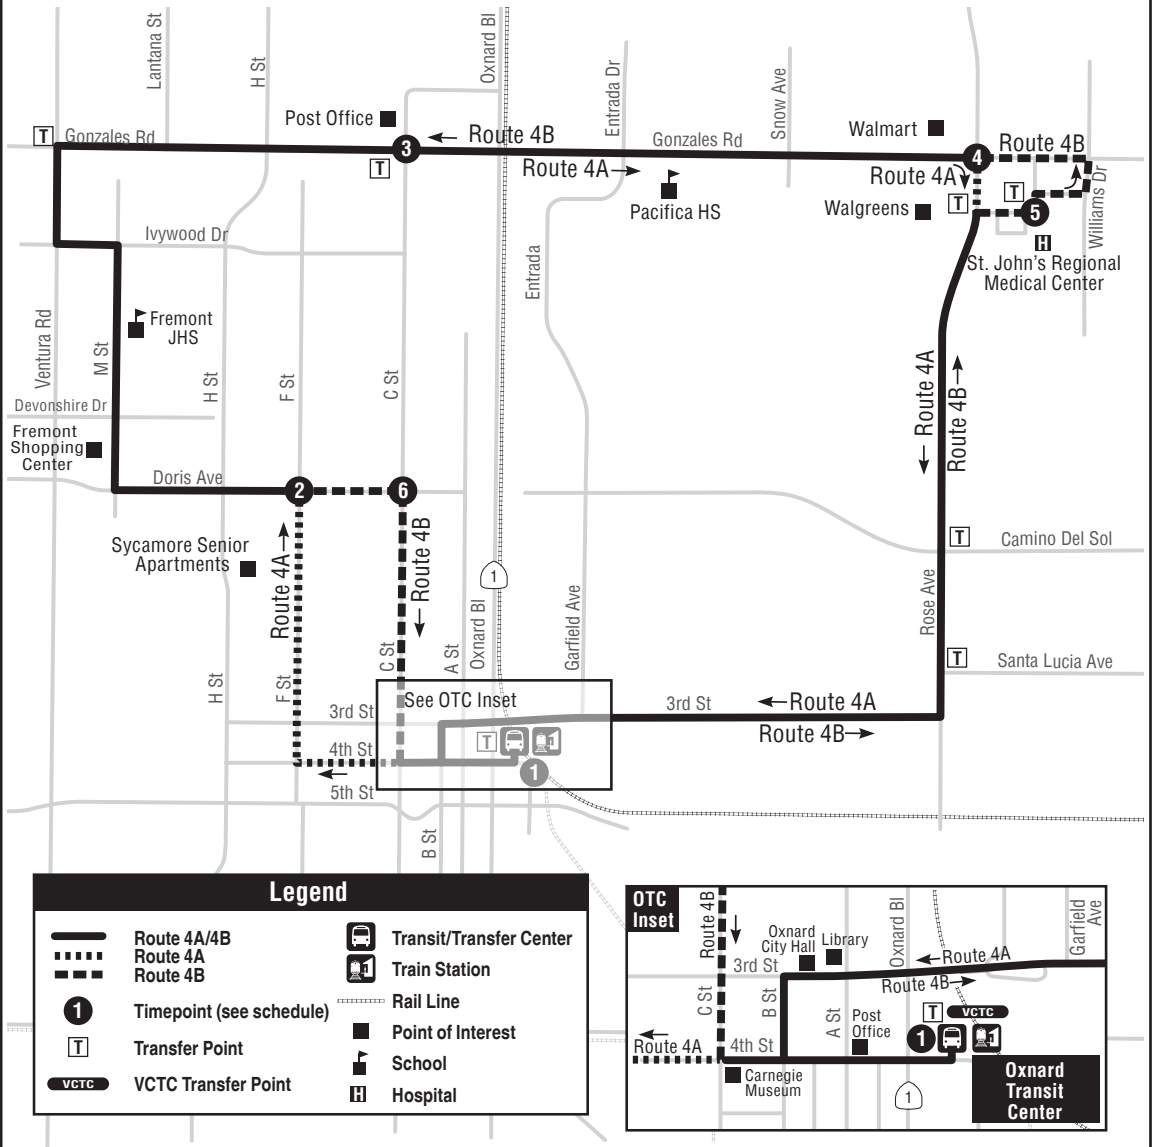

4 NORTH OXNARD

Legend

- | | | | |
|--|--------------------------|--|-------------------------|
| | Route 4A/4B | | Transit/Transfer Center |
| | Route 4A | | Train Station |
| | Route 4B | | Rail Line |
| | Timepoint (see schedule) | | Point of Interest |
| | Transfer Point | | School |
| | VCTC Transfer Point | | Hospital |

ROUTE 4

4A GONZALES RD - NORTH OXNARD

MONDAY-FRIDAY
LUNES-VIERNES

4A serves North Oxnard via Ventura Rd / 4A hacia North Oxnard a través de Ventura Rd

OXNARD TRANSIT CENTER 1	DORIS & F ST 2	GONZALES & C ST 3	ROSE & GONZALES 4	OXNARD TRANSIT CENTER 1
----	----	----	6:05 AM	6:15
6:15	6:22	6:31	6:37	6:48
6:55	7:05	7:16	7:24	7:35
7:40	7:52	8:03	8:11	8:22
8:30	8:39	8:50	8:56	9:07
9:15	9:24	9:33	9:39	9:50
10:00	10:09	10:18	10:24	10:35
10:45	10:54	11:03	11:10	11:21
11:30	11:39	11:48	11:55	12:07 PM
12:15	12:24	12:33	12:40	12:52
1:00	1:09	1:18	1:25	1:37
1:45	1:54	2:04	2:11	2:23
2:35	2:44	2:54	3:01	3:13
3:20	3:29	3:39	3:48	4:00
4:10	4:19	4:29	4:35	4:46
4:55	5:04	5:13	5:19	5:30
5:40	5:49	5:58	6:04	6:15
6:25	6:33	6:42	6:48	6:59
7:05	7:13	7:22	7:28	7:39
7:45	7:53	8:02	8:08	8:17

4A GONZALES RD - NORTH OXNARD

SATURDAY-SUNDAY
SÁBADO-DOMINGO

4A serves North Oxnard via Ventura Rd / 4A hacia North Oxnard a través de Ventura Rd

OXNARD TRANSIT CENTER 1	DORIS & F ST 2	GONZALES & C ST 3	ROSE & GONZALES 4	OXNARD TRANSIT CENTER 1
----	----	----	6:10 AM	6:20
6:20	6:28	6:36	6:41	6:51
7:00	7:08	7:16	7:21	7:33
7:45	7:53	8:02	8:07	8:19
8:30	8:38	8:47	8:52	9:04
9:15	9:24	9:33	9:39	9:51
10:00	10:09	10:18	10:24	10:36
10:45	10:54	11:03	11:10	11:22
11:30	11:39	11:49	11:56	12:09 PM
12:15	12:24	12:34	12:41	12:54
1:05	1:14	1:24	1:31	1:44
1:50	1:59	2:09	2:16	2:29
2:40	2:49	2:58	3:05	3:17
3:25	3:34	3:43	3:49	4:01
4:10	4:19	4:28	4:39	4:50
4:55	5:04	5:13	5:19	5:30
5:40	5:49	5:58	6:03	6:13
6:20	6:29	6:38	6:43	6:53
7:00	7:08	7:17	7:22	7:32
7:40	7:48	7:57	8:02	8:12