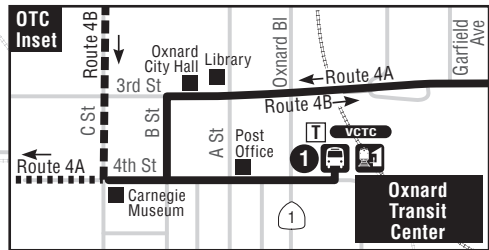

4 NORTH OXNARD

Legend

- | | | | |
|--|--------------------------|--|-------------------------|
| | Route 4A/4B | | Transit/Transfer Center |
| | Route 4A | | Train Station |
| | Route 4B | | Rail Line |
| | Timepoint (see schedule) | | Point of Interest |
| | Transfer Point | | School |
| | VCTC Transfer Point | | Hospital |

ROUTE 4

4A GONZALES RD - NORTH OXNARD

MONDAY-FRIDAY
LUNES-VIERNES

4A serves North Oxnard via Ventura Rd / 4A hacia North Oxnard a través de Ventura Rd

OXNARD TRANSIT CENTER 1	DORIS & F ST 2	GONZALES & C ST 3	ROSE & GONZALES 4	OXNARD TRANSIT CENTER 1
----	----	----	6:05 AM	6:15
6:15	6:22	6:31	6:37	6:48
6:55	7:05	7:16	7:24	7:35
7:40	7:52	8:03	8:11	8:22
8:30	8:39	8:50	8:56	9:07
9:15	9:24	9:33	9:39	9:50
10:00	10:09	10:18	10:24	10:35
10:45	10:54	11:03	11:10	11:21
11:30	11:39	11:48	11:55	12:07 PM
12:15	12:24	12:33	12:40	12:52
1:00	1:09	1:18	1:25	1:37
1:45	1:54	2:04	2:11	2:23
2:35	2:44	2:54	3:01	3:13
3:20	3:29	3:39	3:48	4:00
4:10	4:19	4:29	4:35	4:46
4:55	5:04	5:13	5:19	5:30
5:40	5:49	5:58	6:04	6:15
6:25	6:33	6:42	6:48	6:59
7:05	7:13	7:22	7:28	7:39
7:45	7:53	8:02	8:08	8:17

4A GONZALES RD - NORTH OXNARD

SATURDAY-SUNDAY
SÁBADO-DOMINGO

4A serves North Oxnard via Ventura Rd / 4A hacia North Oxnard a través de Ventura Rd

OXNARD TRANSIT CENTER 1	DORIS & F ST 2	GONZALES & C ST 3	ROSE & GONZALES 4	OXNARD TRANSIT CENTER 1
----	----	----	6:10 AM	6:20
6:20	6:28	6:36	6:41	6:51
7:00	7:08	7:16	7:21	7:33
7:45	7:53	8:02	8:07	8:19
8:30	8:38	8:47	8:52	9:04
9:15	9:24	9:33	9:39	9:51
10:00	10:09	10:18	10:24	10:36
10:45	10:54	11:03	11:10	11:22
11:30	11:39	11:49	11:56	12:09 PM
12:15	12:24	12:34	12:41	12:54
1:05	1:14	1:24	1:31	1:44
1:50	1:59	2:09	2:16	2:29
2:40	2:49	2:58	3:05	3:17
3:25	3:34	3:43	3:49	4:01
4:10	4:19	4:28	4:39	4:50
4:55	5:04	5:13	5:19	5:30
5:40	5:49	5:58	6:03	6:13
6:20	6:29	6:38	6:43	6:53
7:00	7:08	7:17	7:22	7:32
7:40	7:48	7:57	8:02	8:12

6 Doris..... C St

C St Palm
 C St 1st St
 C St 3rd St
 4th St..... B St

1 Oxnard Transit Center (OTC)