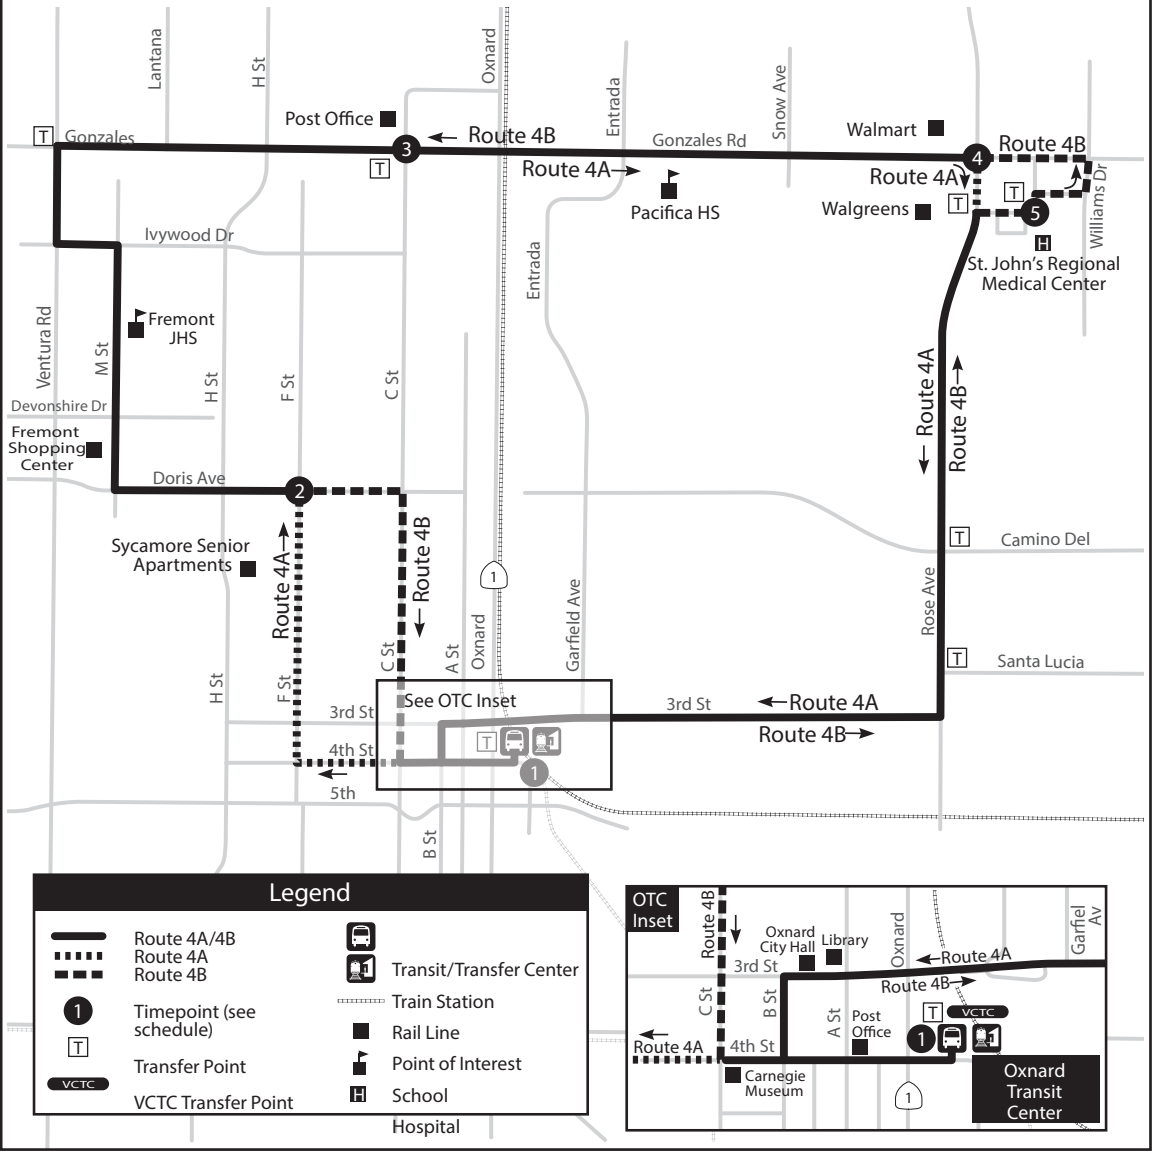

4 NORTH OXNARD

Legend

- Route 4A/4B
- Route 4A
- Route 4B
- Timepoint (see schedule)
- Transfer Point
- VCTC Transfer Point
- Transit/Transfer Center
- Train Station
- Train Station
- Rail Line
- Point of Interest
- School
- Hospital

ROUTE 4

4A GONZALES RD - NORTH OXNARD

MONDAY-FRIDAY
LUNES-VIERNES

4A serves North Oxnard via Ventura Rd / 4A hacia North Oxnard a través de Ventura Rd

OXNARD TRANSIT CENTER 1	DORIS & F ST 2	GONZALES & C ST 3	ROSE & GONZALES 4	OXNARD TRANSIT CENTER 1
----	----	----	6:05 AM	6:15
6:15	6:22	6:30	6:35	6:46
6:55	7:04	7:14	7:21	7:32
7:40	7:51	8:05	8:15	8:26
8:30	8:39	8:49	9:00	9:11
9:15	9:24	9:33	9:39	9:50
10:00	10:09	10:18	10:24	10:35
10:45	10:54	11:04	11:11	11:22
11:30	11:39	11:49	11:56	12:08 PM
12:15	12:24	12:34	12:41	12:53
1:00	1:09	1:19	1:26	1:38
1:45	1:54	2:04	2:11	2:23
2:35	2:44	2:54	3:01	3:13
3:20	3:29	3:39	3:48	4:00
4:10	4:19	4:29	4:36	4:47
4:55	5:04	5:14	5:21	5:32
5:40	5:49	5:59	6:05	6:16
6:25	6:34	6:43	6:49	7:00
7:05	7:13	7:22	7:28	7:39
7:45	7:53	8:02	8:08	8:18

5 St. John's Hospital..... Main Entrance

Gonzales..... Rose (before)
 Gonzales..... Rose (after)
 Gonzales..... Snow
 Gonzales..... Entrada

3 Gonzales..... C St

Gonzales..... H St
 Gonzales..... Lantana
 Ventura Rd..... Gonzales
 Ivywood..... Ventura Rd
 M St..... Devonshire
 M St..... Doris
 Doris..... H St