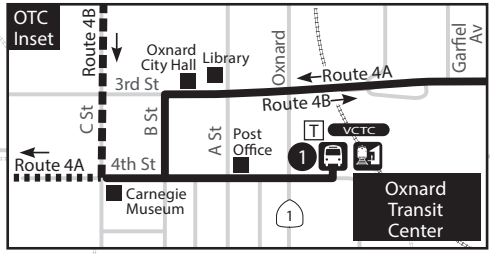

4 NORTH OXNARD

Legend

- Route 4A/4B
- Route 4A
- Route 4B
- Timepoint (see schedule)
- Transfer Point
- VCTC Transfer Point
- Transit/Transfer Center
- Train Station
- Train Station
- Rail Line
- Point of Interest
- School
- Hospital

ROUTE 4

4A GONZALES RD - NORTH OXNARD

MONDAY-FRIDAY
LUNES-VIERNES

4A serves North Oxnard via Ventura Rd / 4A hacia North Oxnard a través de Ventura Rd

OXNARD TRANSIT CENTER 1	DORIS & F ST 2	GONZALES & C ST 3	ROSE & GONZALES 4	OXNARD TRANSIT CENTER 1
----	----	----	6:05 AM	6:15
6:15	6:22	6:30	6:35	6:46
6:55	7:04	7:14	7:21	7:32
7:40	7:51	8:05	8:15	8:26
8:30	8:39	8:49	9:00	9:11
9:15	9:24	9:33	9:39	9:50
10:00	10:09	10:18	10:24	10:35
10:45	10:54	11:04	11:11	11:22
11:30	11:39	11:49	11:56	12:08 PM
12:15	12:24	12:34	12:41	12:53
1:00	1:09	1:19	1:26	1:38
1:45	1:54	2:04	2:11	2:23
2:35	2:44	2:54	3:01	3:13
3:20	3:29	3:39	3:48	4:00
4:10	4:19	4:29	4:36	4:47
4:55	5:04	5:14	5:21	5:32
5:40	5:49	5:59	6:05	6:16
6:25	6:34	6:43	6:49	7:00
7:05	7:13	7:22	7:28	7:39
7:45	7:53	8:02	8:08	8:18

4A GONZALES RD - NORTH OXNARD

SATURDAY-SUNDAY
SÁBADO-DOMINGO

4A serves North Oxnard via Ventura Rd / 4A hacia North Oxnard a través de Ventura Rd

OXNARD TRANSIT CENTER 1	DORIS & F ST 2	GONZALES & C ST 3	ROSE & GONZALES 4	OXNARD TRANSIT CENTER 1
----	----	----	6:10 AM	6:20
6:20	6:28	6:36	6:41	6:51
7:00	7:08	7:16	7:21	7:33
7:45	7:53	8:02	8:07	8:19
8:30	8:38	8:47	8:52	9:04
9:15	9:24	9:33	9:39	9:51
10:00	10:09	10:18	10:24	10:36
10:45	10:54	11:03	11:10	11:22
11:30	11:39	11:49	11:56	12:09 PM
12:15	12:24	12:34	12:41	12:54
1:05	1:14	1:24	1:31	1:44
1:50	1:59	2:09	2:16	2:29
2:40	2:49	2:58	3:05	3:17
3:25	3:34	3:43	3:49	4:01
4:10	4:19	4:28	4:34	4:45
4:55	5:04	5:13	5:19	5:30
5:40	5:49	5:58	6:03	6:13
6:20	6:29	6:38	6:43	6:53
7:00	7:08	7:17	7:22	7:32
7:40	7:48	7:57	8:02	8:12