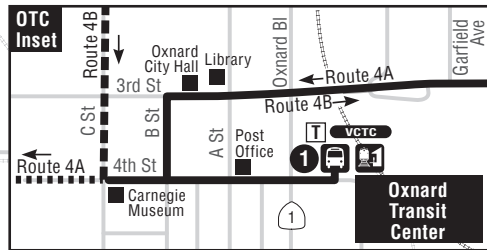

4 NORTH OXNARD

Legend

- | | | | |
|--|--------------------------|--|-------------------------|
| | Route 4A/4B | | Transit/Transfer Center |
| | Route 4A | | Train Station |
| | Route 4B | | Rail Line |
| | Timepoint (see schedule) | | Point of Interest |
| | Transfer Point | | School |
| | VCTC Transfer Point | | Hospital |

ROUTE 4

4A GONZALES RD - NORTH OXNARD

MONDAY-FRIDAY
LUNES-VIERNES

4A serves North Oxnard via Ventura Rd / 4A hacia North Oxnard a través de Ventura Rd

OXNARD TRANSIT CENTER 1	DORIS & F ST 2	GONZALES & C ST 3	ROSE & GONZALES 4	OXNARD TRANSIT CENTER 1
----	----	----	6:10 AM	6:20
6:20	6:27	6:36	6:42	6:52
7:00	7:10	7:19	7:25	7:37
7:45	7:55	8:05	8:13	8:25
8:30	8:38	8:47	8:53	9:05
9:15	9:23	9:32	9:38	9:50
10:00	10:09	10:18	10:24	10:36
10:45	10:54	11:03	11:10	11:22
11:30	11:39	11:48	11:55	12:08 PM
12:15	12:24	12:33	12:40	12:53
1:00	1:09	1:18	1:30	1:43
1:45	1:54	2:04	2:11	2:24
2:35	2:44	2:54	3:01	3:14
3:20	3:29	3:39	3:48	4:01
4:10	4:19	4:29	4:35	4:46
4:55	5:04	5:13	5:19	5:30
5:40	5:49	5:58	6:04	6:14
6:25	6:33	6:42	6:48	6:58
7:05	7:13	7:22	7:28	7:38
7:45	7:53	8:02	8:08	8:18

4A GONZALES RD - NORTH OXNARD

SATURDAY-SUNDAY
SÁBADO-DOMINGO

4A serves North Oxnard via Ventura Rd / 4A hacia North Oxnard a través de Ventura Rd

OXNARD TRANSIT CENTER 1	DORIS & F ST 2	GONZALES & C ST 3	ROSE & GONZALES 4	OXNARD TRANSIT CENTER 1
----	----	----	6:10 AM	6:20
6:20	6:28	6:36	6:41	6:51
7:00	7:08	7:16	7:21	7:33
7:45	7:53	8:02	8:07	8:19
8:30	8:38	8:47	8:52	9:04
9:15	9:24	9:33	9:39	9:51
10:00	10:09	10:18	10:29	10:41
10:45	10:54	11:03	11:10	11:22
11:30	11:39	11:49	11:56	12:09 PM
12:15	12:24	12:34	12:41	12:54
1:05	1:14	1:24	1:31	1:44
1:50	1:59	2:09	2:16	2:29
2:40	2:49	2:58	3:05	3:17
3:25	3:34	3:43	3:49	4:01
4:10	4:19	4:28	4:34	4:45
4:55	5:04	5:13	5:19	5:30
5:40	5:49	5:58	6:03	6:13
6:20	6:29	6:38	6:43	6:53
7:00	7:08	7:17	7:22	7:32
7:40	7:48	7:57	8:02	8:12

6 Doris..... C St

C St Palm
 C St 1st St
 C St 3rd St
 4th St..... B St

1 Oxnard Transit Center (OTC)