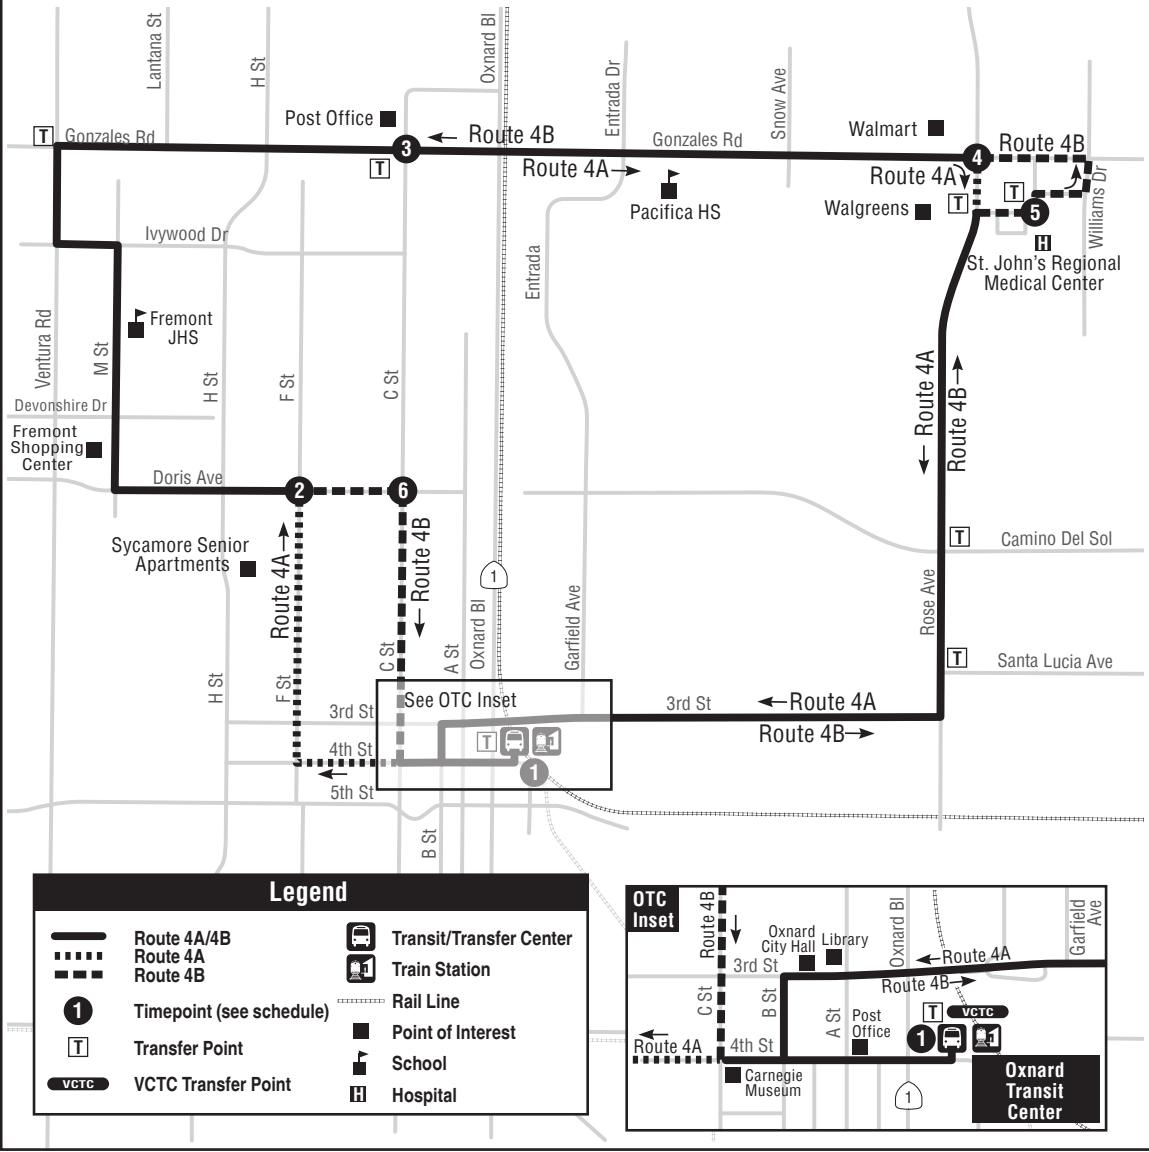

4 NORTH OXNARD

Legend

- | | | | |
|--|--------------------------|--|-------------------------|
| | Route 4A/4B | | Transit/Transfer Center |
| | Route 4A | | Train Station |
| | Route 4B | | Rail Line |
| | Timepoint (see schedule) | | Point of Interest |
| | Transfer Point | | School |
| | VCTC Transfer Point | | Hospital |

ROUTE 4

4A GONZALES RD - NORTH OXNARD

MONDAY-FRIDAY
LUNES-VIERNES

4A serves North Oxnard via Ventura Rd / 4A hacia North Oxnard a través de Ventura Rd

OXNARD TRANSIT CENTER 1	DORIS & F ST 2	GONZALES & C ST 3	ROSE & GONZALES 4	OXNARD TRANSIT CENTER 1
----	----	----	6:10 AM	6:20
6:20	6:27	6:36	6:42	6:52
7:00	7:10	7:19	7:25	7:37
7:45	7:55	8:05	8:13	8:25
8:30	8:38	8:47	8:53	9:05
9:15	9:23	9:32	9:38	9:50
10:00	10:09	10:18	10:24	10:36
10:45	10:54	11:03	11:10	11:22
11:30	11:39	11:48	11:55	12:08 PM
12:15	12:24	12:33	12:40	12:53
1:00	1:09	1:18	1:30	1:43
1:45	1:54	2:04	2:11	2:24
2:35	2:44	2:54	3:01	3:14
3:20	3:29	3:39	3:48	4:01
4:10	4:19	4:29	4:35	4:46
4:55	5:04	5:13	5:19	5:30
5:40	5:49	5:58	6:04	6:14
6:25	6:33	6:42	6:48	6:58
7:05	7:13	7:22	7:28	7:38
7:45	7:53	8:02	8:08	8:18

4A GONZALES RD - NORTH OXNARD

SATURDAY-SUNDAY
SÁBADO-DOMINGO

4A serves North Oxnard via Ventura Rd / 4A hacia North Oxnard a través de Ventura Rd

OXNARD TRANSIT CENTER 1	DORIS & F ST 2	GONZALES & C ST 3	ROSE & GONZALES 4	OXNARD TRANSIT CENTER 1
----	----	----	6:10 AM	6:20
6:20	6:28	6:36	6:41	6:51
7:00	7:08	7:16	7:21	7:33
7:45	7:53	8:02	8:07	8:19
8:30	8:38	8:47	8:52	9:04
9:15	9:24	9:33	9:39	9:51
10:00	10:09	10:18	10:29	10:41
10:45	10:54	11:03	11:10	11:22
11:30	11:39	11:49	11:56	12:09 PM
12:15	12:24	12:34	12:41	12:54
1:05	1:14	1:24	1:31	1:44
1:50	1:59	2:09	2:16	2:29
2:40	2:49	2:58	3:05	3:17
3:25	3:34	3:43	3:49	4:01
4:10	4:19	4:28	4:34	4:45
4:55	5:04	5:13	5:19	5:30
5:40	5:49	5:58	6:03	6:13
6:20	6:29	6:38	6:43	6:53
7:00	7:08	7:17	7:22	7:32
7:40	7:48	7:57	8:02	8:12