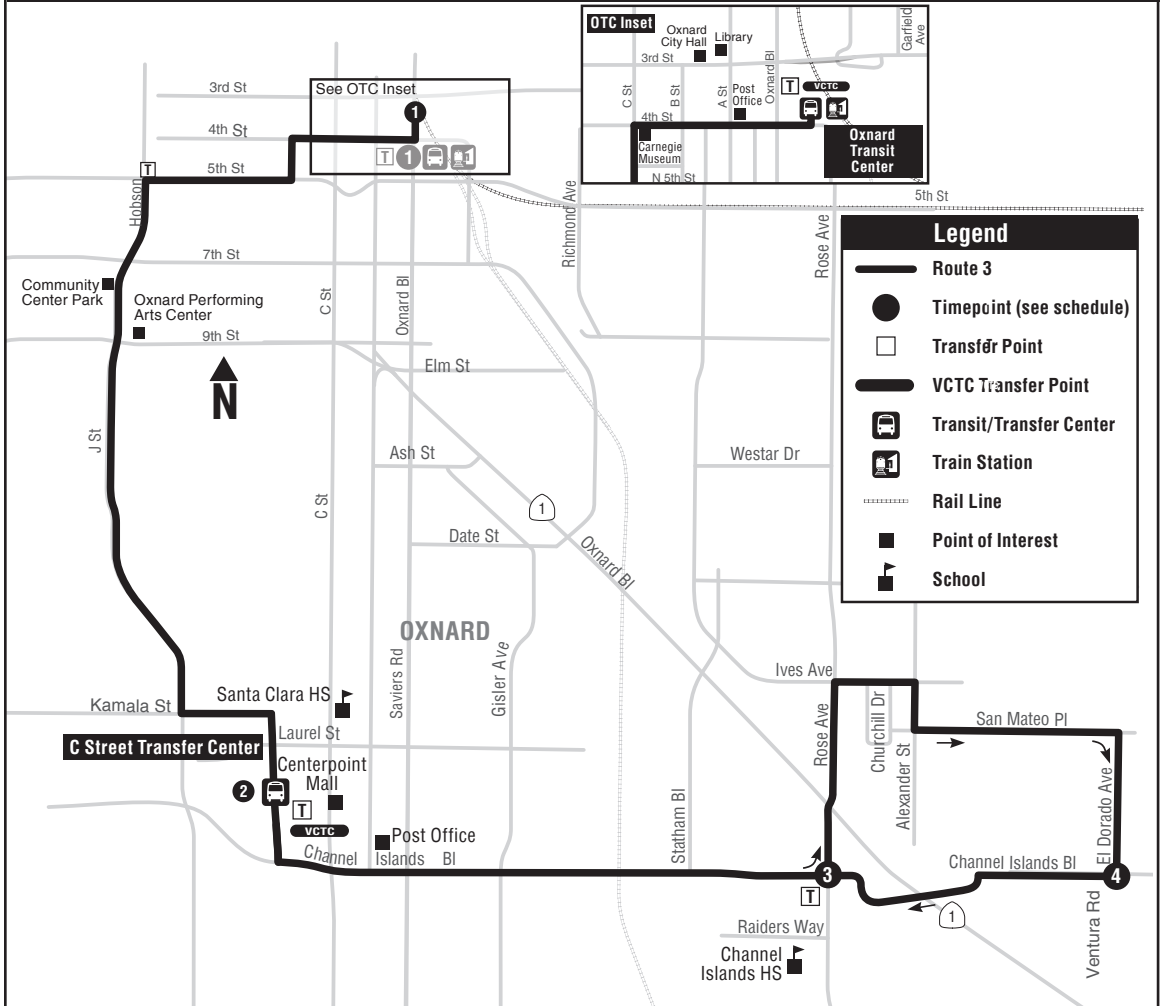

3 J ST - CENTERPOINT MALL - LEMONWOOD

ROUTE 3

3 J ST - CENTERPOINT MALL - LEMONWOOD

DAILY
DIARIO

OXNARD TRANSIT CENTER 1	C STREET TRANSFER CENTER 2	ROSE & CHANNEL ISLANDS 3	EL DORADO & CHANNEL ISLANDS 4	CHANNEL ISLANDS & ROSE 3	C STREET TRANSFER CENTER 2	OXNARD TRANSIT CENTER 1	INTERLINED ROUTE/ RUTA INTERLINEADA
5:35 AM	5:47	5:53	5:59	6:03	6:09	6:23	To Route 8
6:20	6:32	6:38	6:44	6:48	6:54	7:08	To Route 8
7:05	7:21	7:28	7:35	7:40	7:48	8:05	To Route 8
7:50	8:06	8:13	8:20	8:25	8:33	8:47	To Route 8
8:35	8:51	8:58	9:05	9:10	9:18	9:32	To Route 8
9:20	9:36	9:43	9:50	9:55	10:02	10:16	To Route 8
10:10	10:27	10:34	10:41	10:46	10:53	11:07	To Route 8
10:55	11:12	11:19	11:26	11:31	11:38	11:52	To Route 8
11:40	11:57	12:04 PM	12:11	12:16	12:23	12:38	To Route 8
12:25	12:42	12:50	12:57	1:02	1:09	1:24	To Route 8
1:10	1:27	1:35	1:42	1:47	1:54	2:09	To Route 8
1:55	2:12	2:20	2:27	2:32	2:39	2:55	To Route 8
2:40	2:57	3:06	3:13	3:18	3:26	3:42	To Route 8
3:25	3:42	3:50	3:57	4:02	4:10	4:26	To Route 8
4:10	4:27	4:35	4:42	4:47	4:55	5:11	To Route 8
5:00	5:17	5:25	5:32	5:37	5:45	6:01	To Route 8
5:50	6:07	6:15	6:22	6:26	6:34	6:49	To Route 8
6:35	6:50	6:57	7:03	7:07	7:14	7:29	----
7:20	7:35	7:42	7:48	7:52	7:59	8:14	----