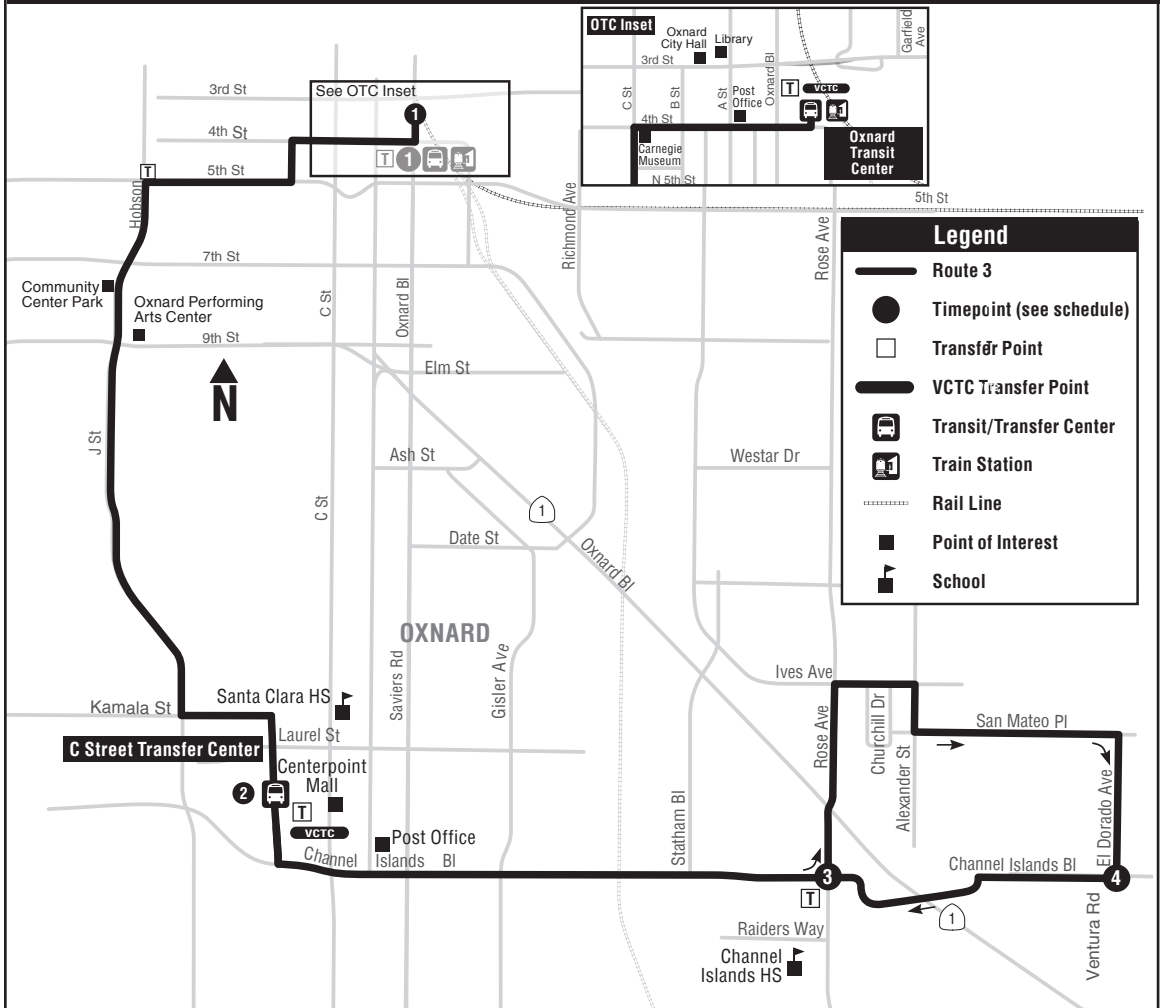

3 J ST - CENTERPOINT MALL - LEMONWOOD

ROUTE 3

3 J ST - CENTERPOINT MALL - LEMONWOOD

DAILY
DIARIO

OXNARD TRANSIT CENTER 1	C STREET TRANSFER CENTER 2	ROSE & CHANNEL ISLANDS 3	EL DORADO & CHANNEL ISLANDS 4	CHANNEL ISLANDS & ROSE 3	C STREET TRANSFER CENTER 2	OXNARD TRANSIT CENTER 1	INTERLINED ROUTE/ RUTA INTERLINEADA
5:35 AM	5:47	5:53	5:59	6:03	6:09	6:23	To Route 8
6:20	6:32	6:38	6:44	6:48	6:54	7:08	To Route 8
7:05	7:21	7:28	7:35	7:40	7:48	8:05	To Route 8
7:50	8:06	8:13	8:20	8:25	8:33	8:47	To Route 8
8:35	8:51	8:58	9:05	9:10	9:18	9:32	To Route 8
9:20	9:36	9:43	9:50	9:55	10:02	10:16	To Route 8
10:10	10:27	10:34	10:41	10:46	10:53	11:07	To Route 8
10:55	11:12	11:19	11:26	11:31	11:38	11:52	To Route 8
11:40	11:57	12:04 PM	12:11	12:16	12:23	12:38	To Route 8
12:25	12:42	12:50	12:57	1:02	1:09	1:24	To Route 8
1:10	1:27	1:35	1:42	1:47	1:54	2:09	To Route 8
1:55	2:12	2:20	2:27	2:32	2:39	2:55	To Route 8
2:40	2:57	3:06	3:13	3:18	3:26	3:42	To Route 8
3:25	3:42	3:50	3:57	4:02	4:10	4:26	To Route 8
4:10	4:27	4:35	4:42	4:47	4:55	5:11	To Route 8
5:00	5:17	5:25	5:32	5:37	5:45	6:01	To Route 8
5:50	6:07	6:15	6:22	6:26	6:34	6:49	To Route 8
6:35	6:50	6:57	7:03	7:07	7:14	7:29	----
7:20	7:35	7:42	7:48	7:52	7:59	8:14	----