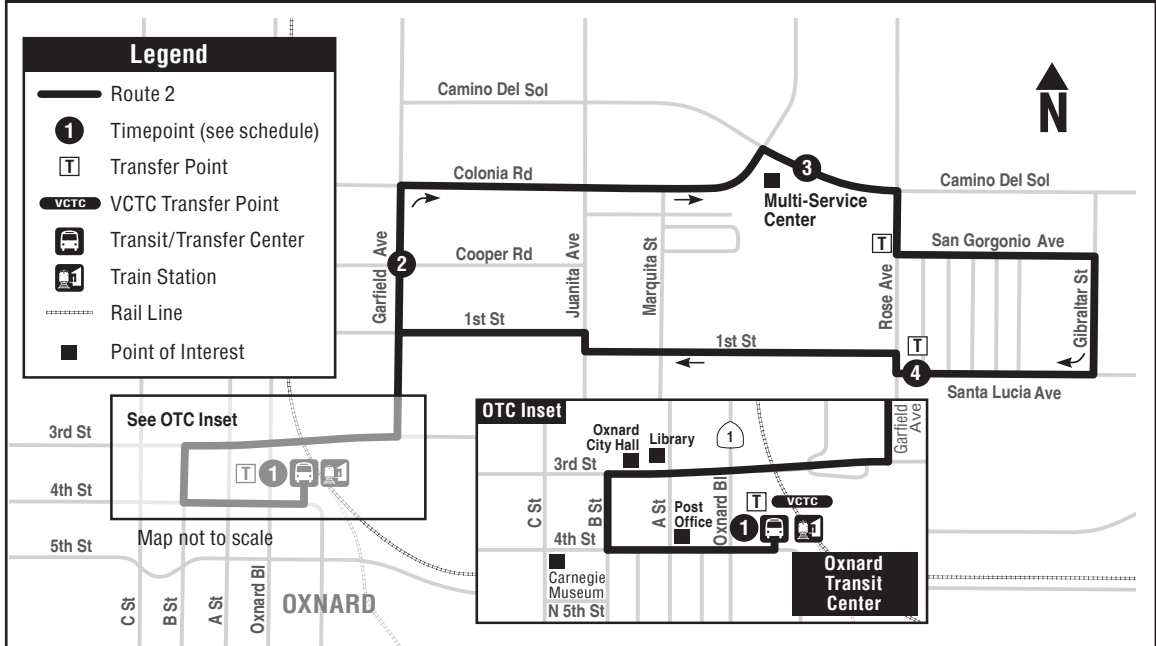

2 COLONIA - DOWNTOWN OXNARD