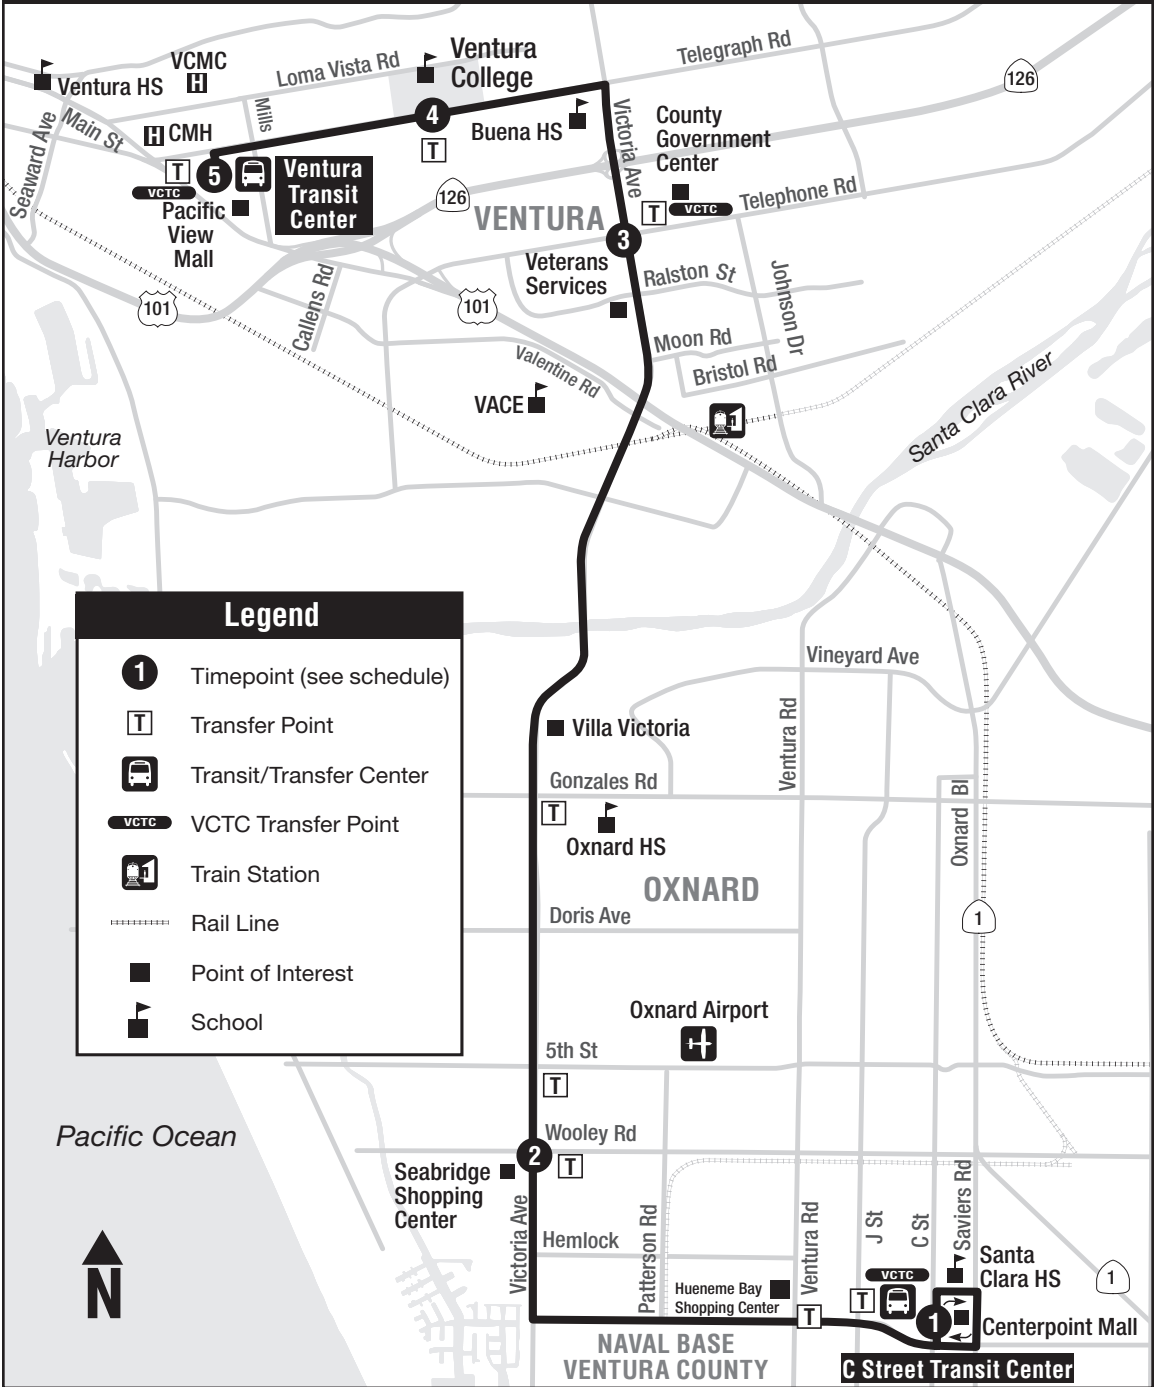

21 PACIFIC VIEW MALL - VICTORIA - C ST TRANSFER CTR

ROUTE 21