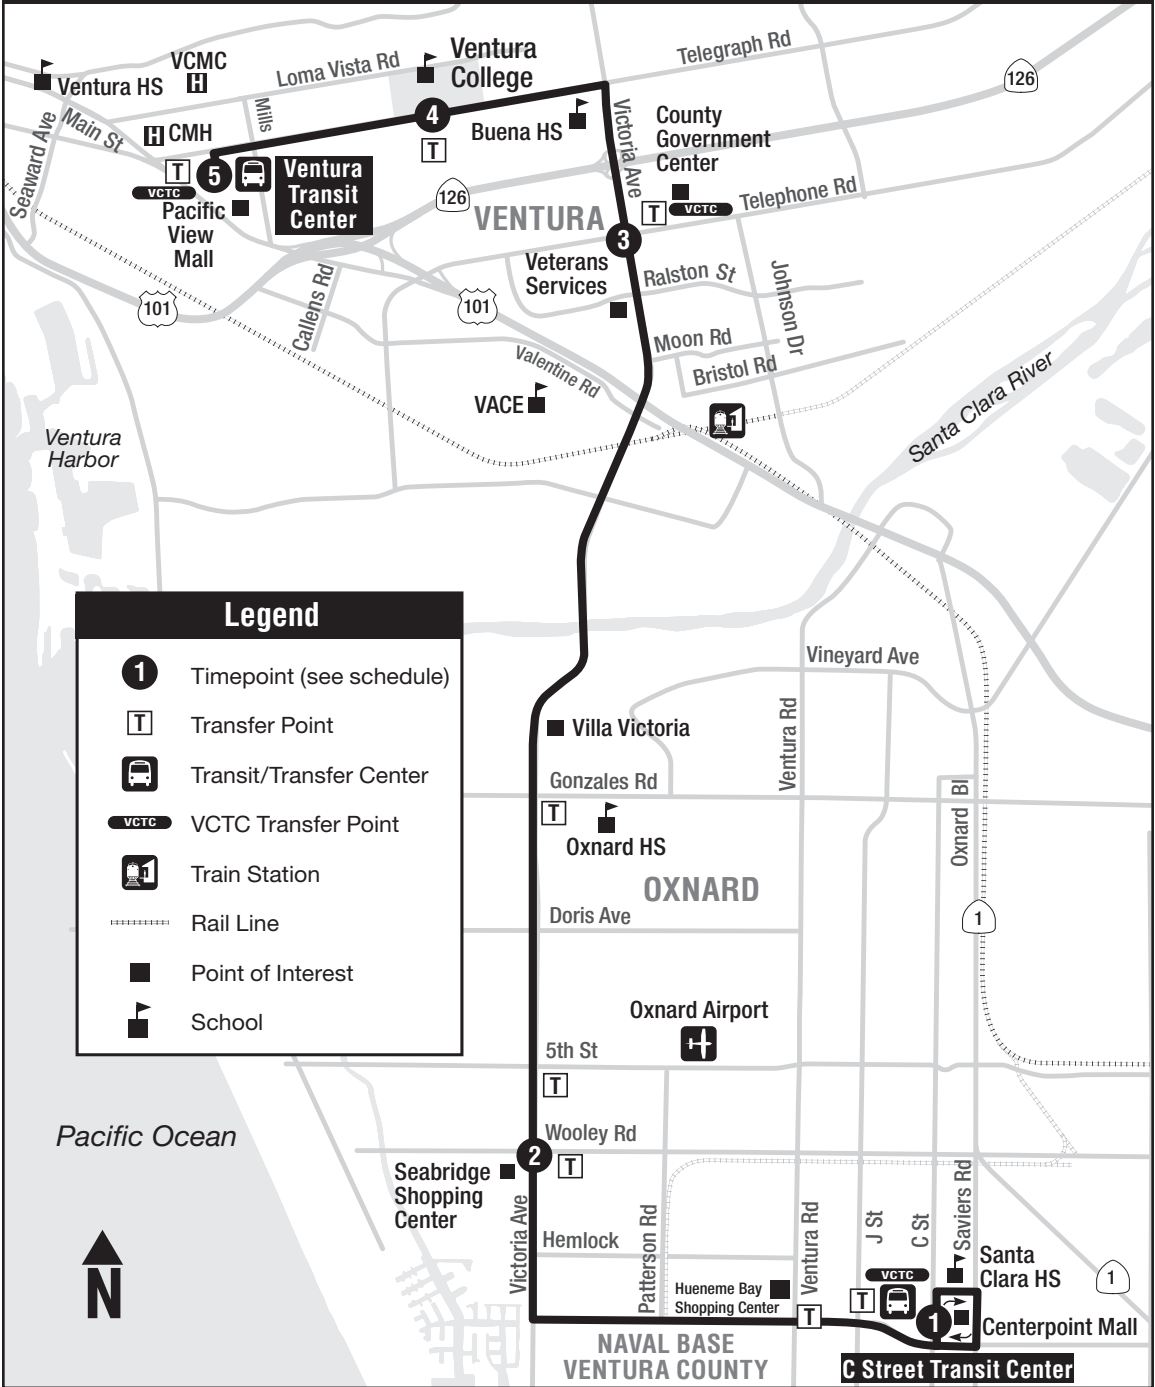

21 PACIFIC VIEW MALL - VICTORIA - C ST TRANSFER CTR

Legend

- 1** Timepoint (see schedule)
- T** Transfer Point
- Transit/Transfer Center
- VCTC** VCTC Transfer Point
- Train Station
- Rail Line
- Point of Interest
- School

21 PACIFIC VIEW MALL - VICTORIA - C ST TRANSFER CTR

SATURDAY-SUNDAY
SÁBADO-DOMINGO

C STREET TRANSFER CENTER 1	VICTORIA & WOOLEY 2	VENTURA GOV'T CENTER 3	VENTURA COLLEGE 4	VENTURA TRANSIT CENTER ARRIVE DEPART 5	VENTURA COLLEGE 4	VENTURA GOV'T CENTER 3	VICTORIA & WOOLEY 2	C STREET TRANSFER CENTER 1	
NORTHBOUND TO VENTURA					SOUTHBOUND TO C STREET TRANSFER CENTER				
----	----	----	----	----	7:05 AM	7:10	7:16	7:30	7:44
7:10	7:25	7:39	7:46	7:53	8:00	8:05	8:11	8:25	8:39
8:00	8:19	8:33	8:39	8:46	8:55	9:00	9:06	9:20	9:34
8:50	9:09	9:23	9:29	9:36	9:50	9:55	10:01	10:16	10:30
9:45	10:06	10:21	10:27	10:34	10:45	10:50	10:56	11:11	11:25
10:40	11:01	11:16	11:22	11:29	11:40	11:45	11:51	12:11 PM	12:26
11:35	11:57	12:12	12:18	12:25	12:35	12:40	12:46	1:01	1:16
12:30	12:52	1:07	1:13	1:20	1:30	1:35	1:41	1:56	2:11
1:25	1:47	2:07	2:13	2:20	2:25	2:30	2:36	2:51	3:06
2:25	2:47	3:02	3:08	3:15	3:20	3:25	3:31	3:46	4:01
3:20	3:42	3:57	4:03	4:10	4:15	4:20	4:26	4:46	5:01
4:15	4:37	4:51	4:57	5:04	5:10	5:15	5:21	5:35	5:50
5:10	5:32	5:46	5:52	5:59	6:05	6:10	6:16	6:30	6:44
6:05	6:23	6:37	6:43	6:50	7:00	7:05	7:11	7:25	7:39
7:00	7:15	7:29	7:35	7:42	7:50	7:55	8:01	8:15	8:29