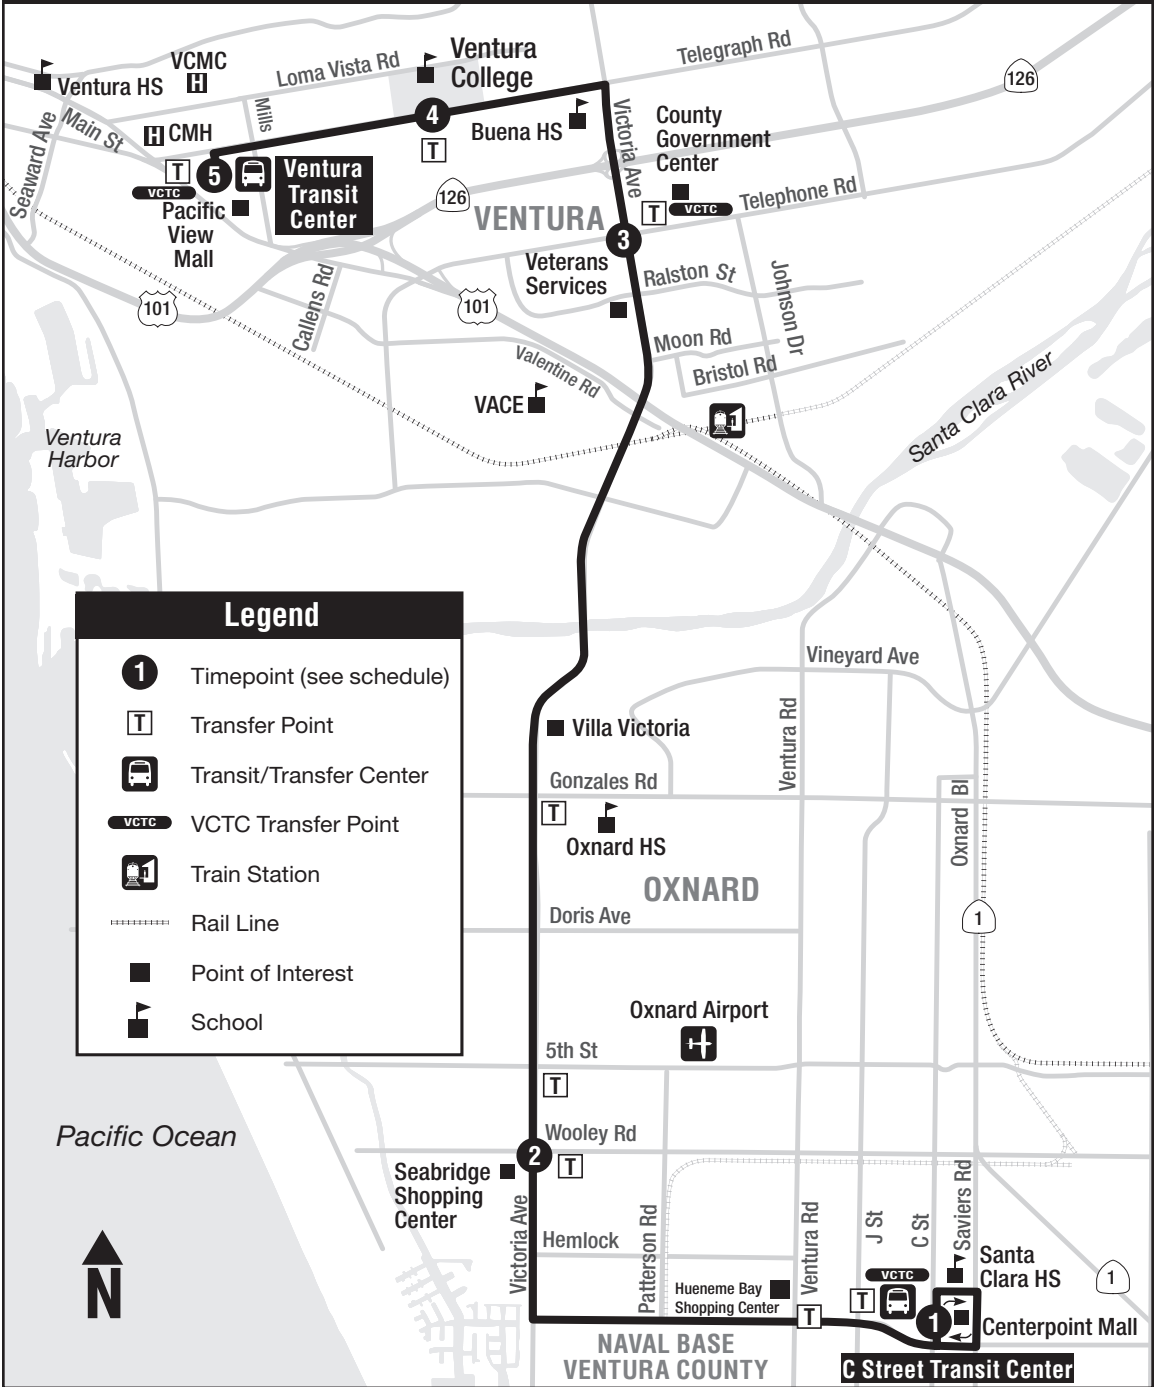

### Legend

- 1** Timepoint (see schedule)
- T** Transfer Point
- Transit/Transfer Center
- VCTC** VCTC Transfer Point
- Train Station
- Rail Line
- Point of Interest
- School

**ROUTE 21**

# 21 PACIFIC VIEW MALL - VICTORIA - C ST TRANSFER CTR

SATURDAY-SUNDAY  
SÁBADO-DOMINGO

C STREET TRANSFER CENTER 1	VICTORIA & WOOLEY 2	VENTURA GOV'T CENTER 3	VENTURA COLLEGE 4	VENTURA TRANSIT CENTER ARRIVE DEPART 5 5	VENTURA COLLEGE 4	VENTURA GOV'T CENTER 3	VICTORIA & WOOLEY 2	C STREET TRANSFER CENTER 1	
NORTHBOUND TO VENTURA					SOUTHBOUND TO C STREET TRANSFER CENTER				
6:15 AM	6:29	6:43	6:49	6:57	7:05	7:12	7:18	7:34	7:48
7:10	7:25	7:39	7:45	7:53	8:00	8:05	8:11	8:27	8:41
8:00	8:16	8:30	8:36	8:44	8:55	9:00	9:07	9:23	9:37
8:55	9:12	9:26	9:32	9:40	9:50	9:55	10:02	10:18	10:32
9:50	10:08	10:24	10:30	10:38	10:45	10:51	10:58	11:14	11:28
10:45	11:04	11:20	11:26	11:34	11:40	11:45	11:52	12:13 PM	12:28
11:40	12:00	12:16	12:22	12:30	12:35	12:40	12:47	1:08	1:23
12:35	12:56	1:12	1:18	1:26	1:30	1:35	1:42	1:58	2:13
1:30	1:50	2:05	2:11	2:19	2:25	2:30	2:37	2:53	3:08
2:25	2:43	2:58	3:04	3:12	3:20	3:25	3:32	3:48	4:03
3:20	3:37	3:52	3:58	4:06	4:15	4:20	4:27	4:43	4:58
4:15	4:32	4:47	4:53	5:01	5:10	5:15	5:21	5:37	5:52
5:10	5:27	5:42	5:48	5:56	6:05	6:10	6:16	6:30	6:45
6:05	6:22	6:37	6:43	6:51	7:00	7:05	7:11	7:25	7:39
7:00	7:17	7:32	7:38	7:46	7:50	7:55	8:01	8:15	8:28

### 1 C Street Transfer Center

Saviors..... Laurel  
 Channel Islands..... C St  
 Channel Islands..... J St  
 Channel Islands..... Manzanita  
 Channel Islands..... Ventura Rd  
 Channel Islands..... Ukiah  
 Channel Islands..... Patterson  
 Channel Islands..... Wheelhouse  
 Channel Islands..... Victoria  
 Victoria..... Hemlock  
 Victoria..... Leeward

### 3 Ventura Government Center

Victoria..... Ralston  
 Victoria..... Avocet

Victoria..... Moon

Victoria..... Valentine

Victoria..... Gum Tree (Villa Victoria)

Victoria..... Gonzales

Victoria..... 5th St