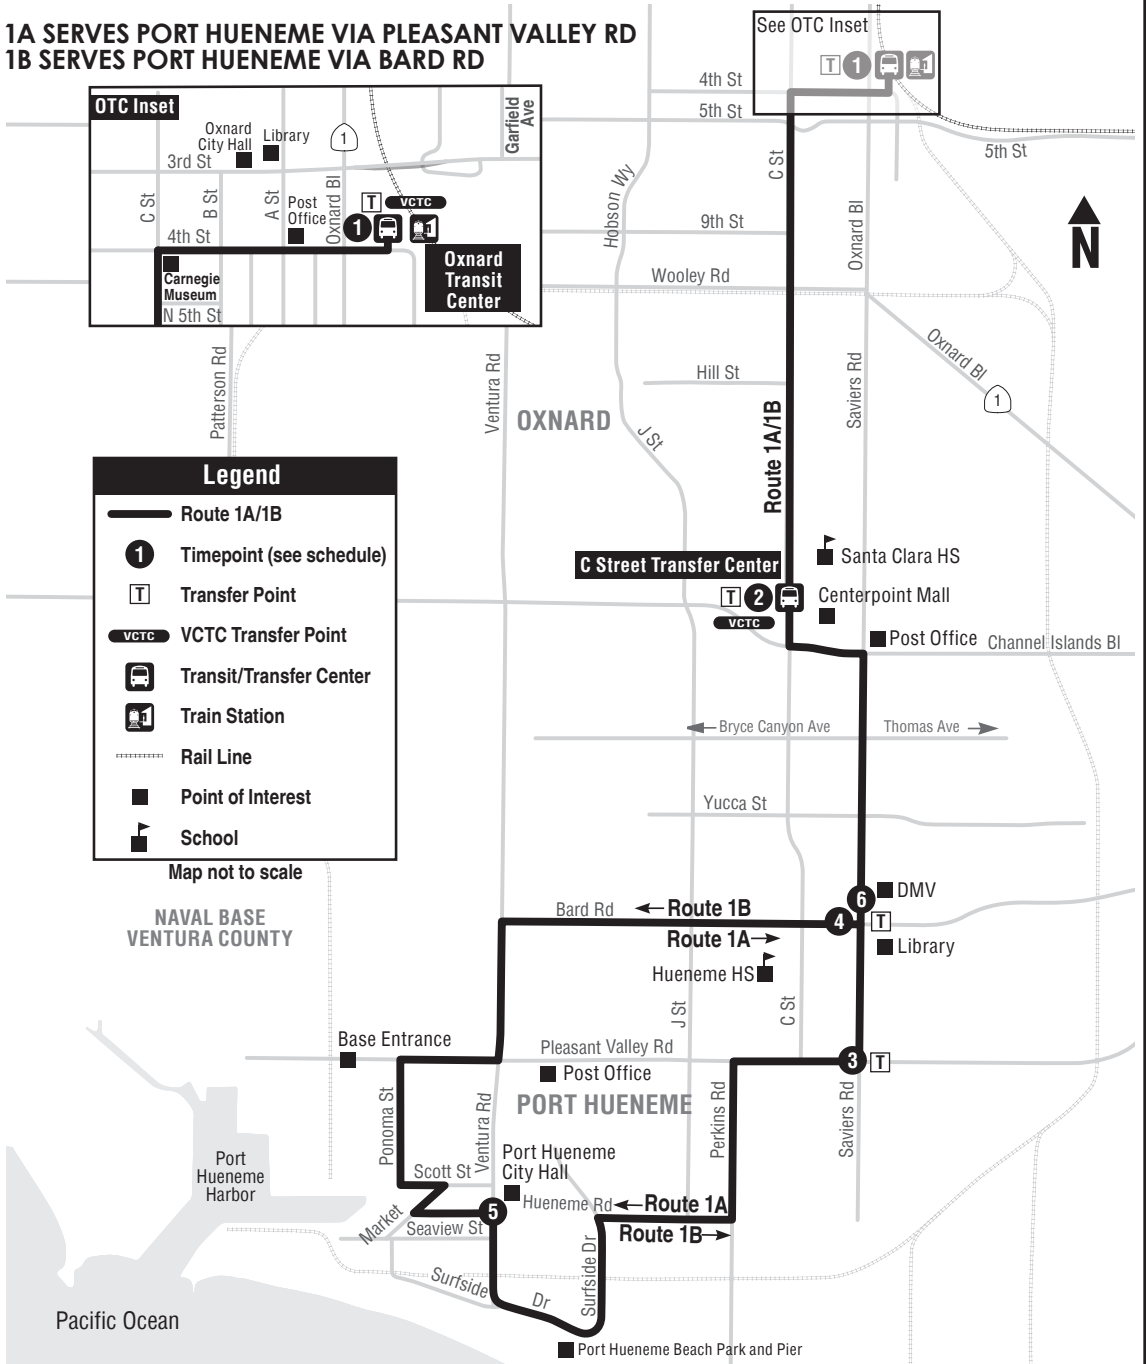

Legend

- Route 1A/1B
- Timepoint (see schedule)
- Transfer Point
- VCTC Transfer Point
- Transit/Transfer Center
- Train Station
- Rail Line
- Point of Interest
- School

Map not to scale

NAVAL BASE
VENTURA COUNTY