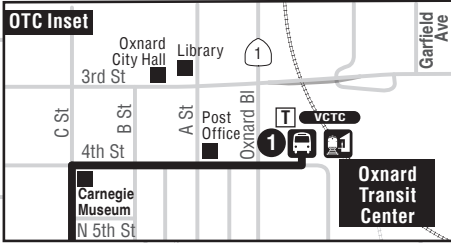

1 PORT HUENEME - OXNARD TRANSIT CENTER

1A SERVES PORT HUENEME VIA PLEASANT VALLEY RD
 1B SERVES PORT HUENEME VIA BARD RD

Legend

- Route 1A/1B
- Timepoint (see schedule)
- Transfer Point
- VCTC Transfer Point
- Transit/Transfer Center
- Train Station
- Rail Line
- Point of Interest
- School

Saviers..... Channel Islands Blvd
 Saviers..... Bryce Canyon
 Saviers..... Yucca
 Saviers..... Bard

3 Saviers..... Pleasant Valley

Pleasant Valley..... C St
 Perkins..... Pleasant Valley
 Perkins..... Clara
 Perkins..... Hueneme
 Hueneme..... J St
 Surfside..... Hueneme
 Surfside..... Oceanview
 Ventura Rd..... Shoreview

- Hueneme Rd..... Surfside
 Hueneme..... J St
 Perkins..... Hueneme
 Perkins..... Clara
 Perkins..... Pleasant Valley
 Pleasant Valley..... C St
 Saviers..... Pleasant Valley
- 6 **Saviers Bard**
 Saviers..... Yucca
 Saviers..... Bryce Canyon
 Channel Islands..... C St
- 2 **C Street Transfer Center**
 C St..... Hemlock
 C St..... Elm
 C St..... Hill
 C St..... 9th St
 C St..... 7th St
 C St..... 5th St
 4th St..... B St
- 1 **Oxnard Transit Center (OTC)**