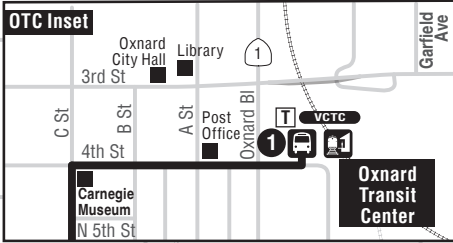

1 PORT HUENEME - OXNARD TRANSIT CENTER

1A SERVES PORT HUENEME VIA PLEASANT VALLEY RD
 1B SERVES PORT HUENEME VIA BARD RD

Legend

- Route 1A/1B
- Timepoint (see schedule)
- Transfer Point
- VCTC Transfer Point
- Transit/Transfer Center
- Train Station
- Rail Line
- Point of Interest
- School

- Hueneme Rd..... Surfside
- Hueneme J St
- Perkins..... Hueneme
- Perkins..... Clara
- Perkins..... Pleasant Valley
- Pleasant Valley C St
- Saviers..... Pleasant Valley
- 6 Saviers Bard**
 - Saviers..... Yucca
 - Saviers..... Bryce Canyon
 - Channel Islands..... C St
- 2 C Street Transfer Center**
 - C St..... Hemlock
 - C St..... Elm
 - C St..... Hill
 - C St..... 9th St
 - C St..... 7th St
 - C St..... 5th St
 - 4th St..... B St
- 1 Oxnard Transit Center (OTC)**