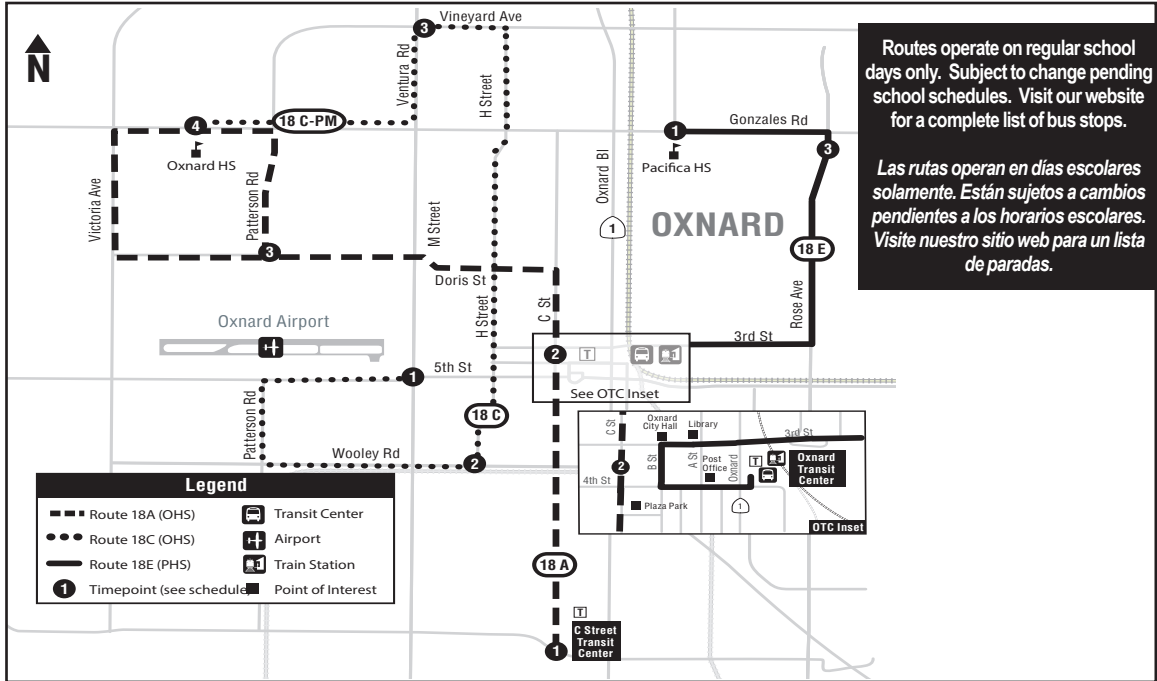

18A, 18C, 18E, 18F, 18G TRIPPERS

SCHEDULES SUBJECT TO CHANGE.
LOS HORARIOS ESTÁN SUJETOS A CAMBIOS

HIGH SCHOOL TRIPPERS

SCHOOL DAYS ONLY
DÍAS ESCOLARES

C STREET TRANSFER CENTER ①	C STREET AT 3RD ②	DORIS AT M ST ③	OXNARD HIGH SCHOOL ④	18A OXNARD HIGH Mon - Fri Alt. Weds - A.M*	OXNARD HIGH SCHOOL ④	DORIS AT M ST ③	C STREET AT 4TH ②	C STREET TRANSFER CENTER ①
7:40 AM	7:48 AM	7:55 AM	8:05 AM		3:45 PM	3:53 PM	4:00 PM	4:12 PM
8:50 AM	8:58 AM	9:05 AM	9:15 AM					

18C (P.M. Only) OXNARD HIGH Mon - Fri	OXNARD HIGH SCHOOL ④	VINEYARD AT VENTURA RD ③	1ST AT WOOLEY ②	5TH ST AT VENTURA RD ①
	3:45 PM	3:52 PM	4:10 PM	4:20 PM

18E (P.M. Only) PACIFICA HIGH Mon - Fri Alt. Thurs*	PACIFICA HIGH SCHOOL ①	ROSE AT GONZALES ③	OXNARD TRANSIT CENTER ②
	3:45 PM	3:49 PM	4:00 PM
	2:35 PM	2:39 PM	2:50 PM

Route 18 provides extra public transportation for passengers between the local community and area high schools. Anyone may ride these buses.

For a complete list of Route 18 bus stops, please visit www.GCTD.org or call 805-487-4222.

Ruta 18 proporciona transporte público adicional para los pasajeros entre la comunidad local y escuelas secundarias del área. Cualquier persona puede abordar esta Ruta.

Para obtener una lista completa de paradas de la Ruta 18, visite nuestra página web www.GCTD.org o llame al 805-487-4222.