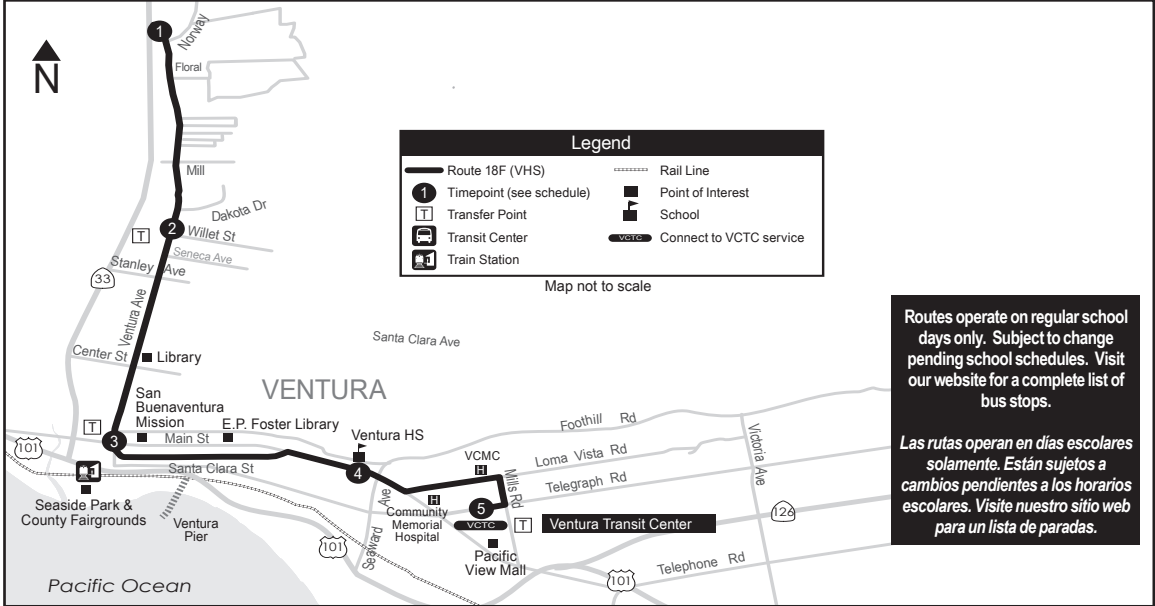

18F TRIPPER VENTURA HS

SCHEDULES SUBJECT TO CHANGE.
LOS HORARIOS ESTÁN SUJETOS A CAMBIOS

Routes operate on regular school days only. Subject to change pending school schedules. Visit our website for a complete list of bus stops.

Las rutas operan en días escolares solamente. Están sujetos a cambios pendientes a los horarios escolares. Visite nuestro sitio web para un lista de paradas.

VENTURA HIGH SCHOOL SCHEDULE (TRIPPER)

18F VENTURA AVE - SANTA CLARA STREET - VENTURA HS					
A.M.	Ventura Ave at Norway	Ventura at Willet	Main at Ventura	Main at Catalina	Ventura Transit Center
Mon - Fri	7:40 A.M.	7:45 A.M.	7:53 A.M.	8:10 A.M.	8:20 A.M.
P.M.	Main at Catalina	Ventura Ave at Main	Ventura Ave at Willet	Ventura Ave at Norway	
Mon, Tues, Thurs, Fri	2:35 P.M. 3:40 P.M.	2:47 P.M. 3:52 P.M.	2:55 P.M. 4:00 P.M.	3:10 P.M. 4:15 P.M.	
Wednesdays	2:50 P.M.	3:02 P.M.	3:10 P.M.	3:25 P.M.	

ROUTE 18