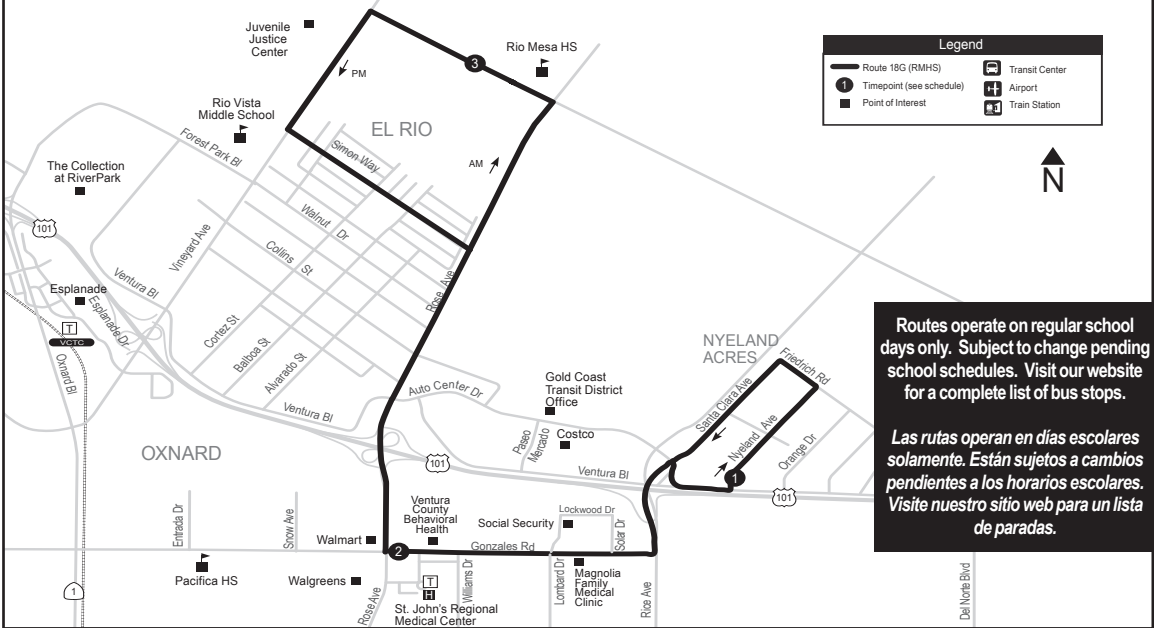

ROUTE 18 - SCHOOL TRIPPER SERVICE

School Tripper buses (Route 18) are added to specific routes during the school year to prevent overcrowding due to an increase in student ridership. Students can use this service in addition to our fixed route bus service to get to their school. School Tripper service is a limited-stop service that is coordinated with the school's morning and afternoon bell schedule, in addition to early dismissal days. This service is open to the public.

ROUTE 18

18F BUS STOPS

SCHEDULES SUBJECT TO CHANGE.
LOS HORARIOS ESTÁN SUJETOS A CAMBIOS

18F (AM/TO VENTURA HS)

- 1 Ventura Ave.....Norway Dr.**
Ventura Ave.....Los Cabos Ln.
Ventura Ave.....McKee St.
Ventura Ave.....Orchard Dr.
Ventura Ave.....Shell Rd.
Ventura Ave.....Dakota Dr.
Ventura Ave.....Willet St.
- 2 Ventura Ave.....Seneca St.**
Ventura Ave.....Barry Dr.
Ventura Ave.....DeAnza Dr.
Ventura Ave.....James Dr.
Ventura Ave.....Pleasant Place
Ventura Ave.....Vince St.
Ventura Ave.....Warner St.
Ventura Ave.....Ramona St.
Ventura Ave.....Center St.
Ventura Ave.....Park Row
Ventura Ave.....Main St.
Santa Clara St.....Figueroa St.
Santa Clara St.....Oak St.
- 3 Santa Clara St.....Fir St.**
Santa Clara St.....Hemlock St.
Main St.....Chrisman Ave
Main St.....Hurst Ave
- 4 Main St.....Catalina St. (VHS)**
Main.....Seaward
Loma Vista.....Main
Loma Vista.....Brent
Loma Vista.....Hillmont
Loma Vista.....Mills
Mills.....Telegraph
- 5 Ventura Transit Center (VTC)**

18G TRIPPER RIO MESA HS

SCHEDULES SUBJECT TO CHANGE.
LOS HORARIOS ESTÁN SUJETOS A CAMBIOS

Legend

- Route 18G (RMHS)
- Timepoint (see schedule)
- Point of Interest
- Transit Center
- Airport
- Train Station