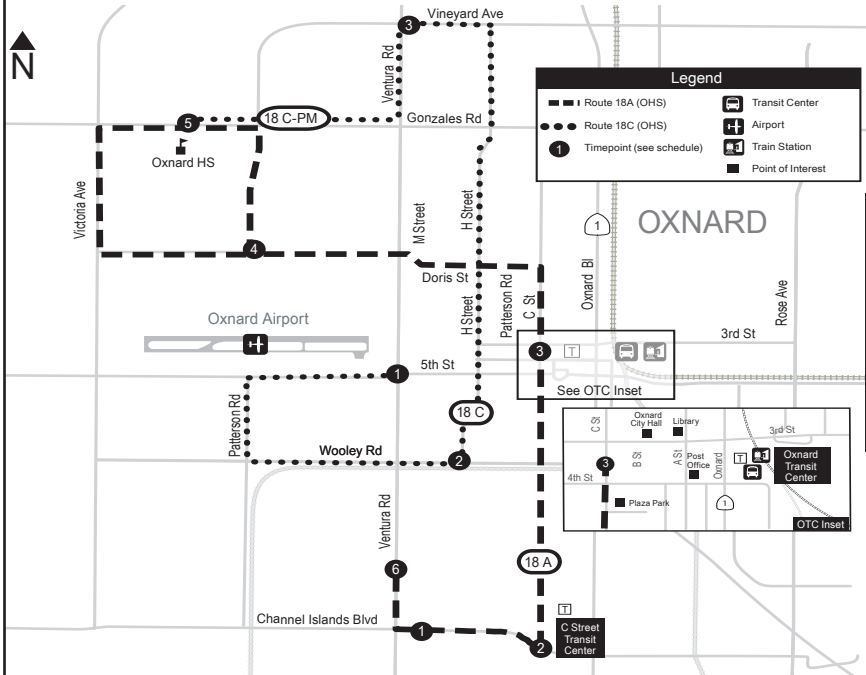

18A, 18C TRIPPERS

OHS

SCHEDULES SUBJECT TO CHANGE.
LOS HORARIOS ESTÁN SUJETOS A CAMBIOS

Routes operate on regular school days only. Subject to change pending school schedules. Visit our website for a complete list of bus stops.

Las rutas operan en días escolares solamente. Están sujetos a cambios pendientes a los horarios escolares. Visite nuestro sitio web para un lista de paradas.

OXNARD HIGH SCHOOL SCHEDULE (TRIPPERS)

18A C STREET - DORIS AVE - OHS					
A.M.	Channel Islands at Ventura	C St. Transfer Center	C Street at 3rd	Doris at M St	Oxnard High School
Mon - Fri	7:46 A.M.	7:50 A.M.	7:58 A.M.	8:05 A.M.	8:15 A.M.
Alternate Weds.	8:46 A.M.	8:50 A.M.	8:58 A.M.	9:05 A.M.	9:15 A.M.
P.M.	Oxnard High School	Doris at M St	C Street at 4th	C St. Transfer Center	Channel Islands at Ventura
Mon - Fri	3:45 P.M.	3:53 P.M.	4:00 P.M.	4:12 P.M.	4:16 P.M.

18C (PM ONLY) OHS - H STREET - NORTH OXNARD				
P.M. Only	Oxnard High School	Vineyard at Ventura Rd	J St at Wooley	5th St at Ventura Rd
Mon - Fri	3:45 P.M.	3:52 P.M.	4:10 P.M.	4:20 P.M.

ROUTE 18